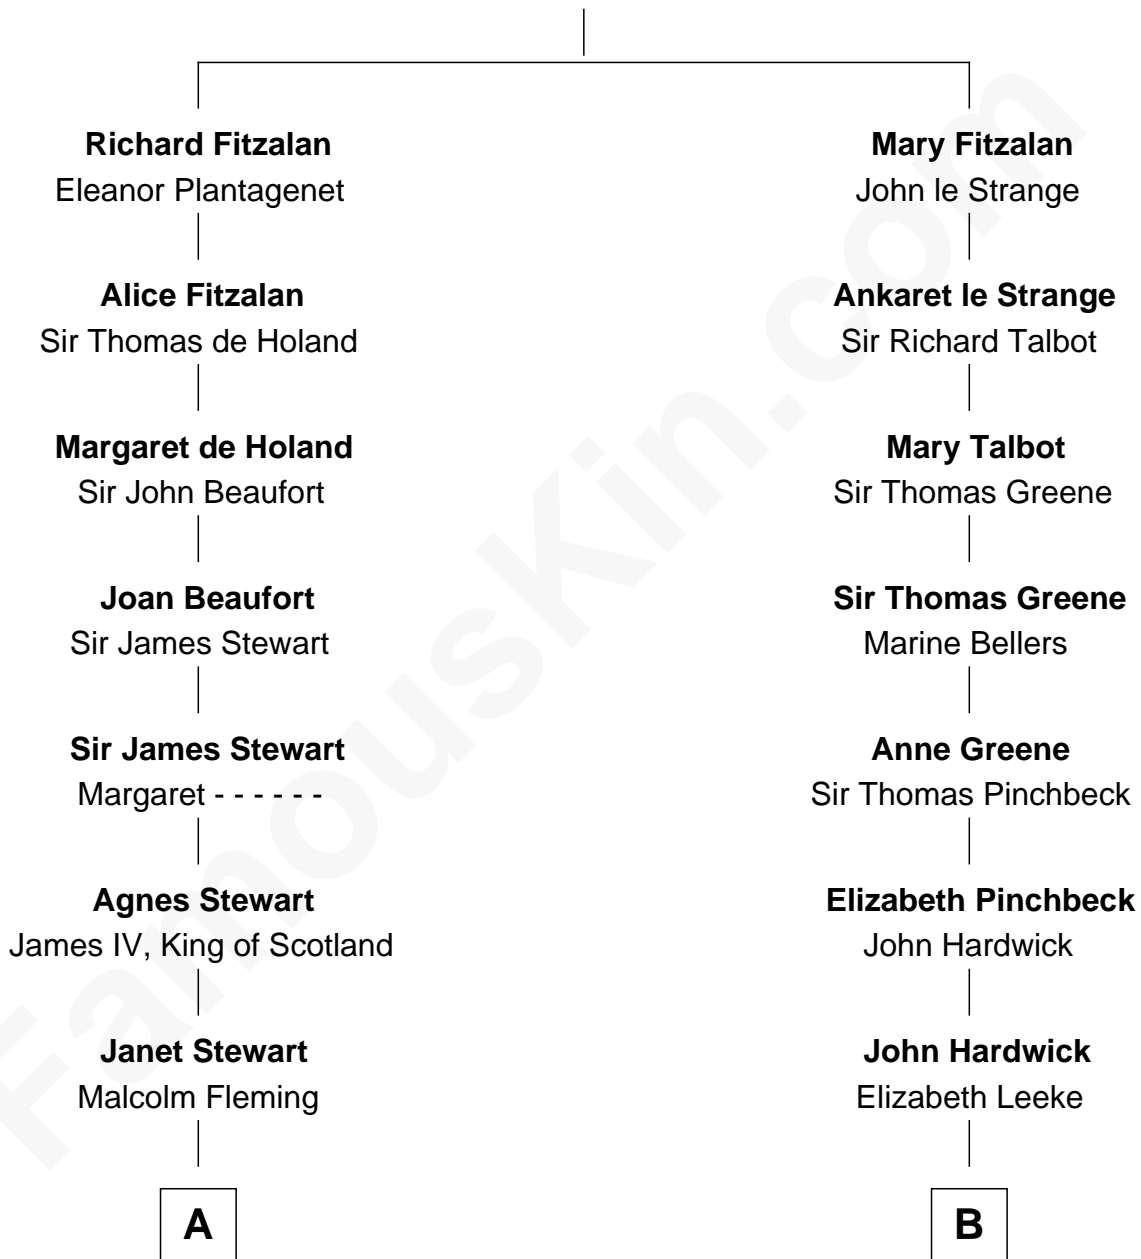

FamousKin.com Relationship Chart of

Guy Ritchie

British Filmmaker

14th cousin 6 times removed of

Charles Carroll

Signer of the Declaration of Independence

Edmund Fitzalan

Alice de Warenne

C

—
Vivian Guy Ouseley McLaughlin

Edith Jane Martineau

—
Doris Margareta McLaughlin

Stuart John Ritchie

—
John Vivian Ritchie

Amber Mary Parkinson

—
Guy Ritchie