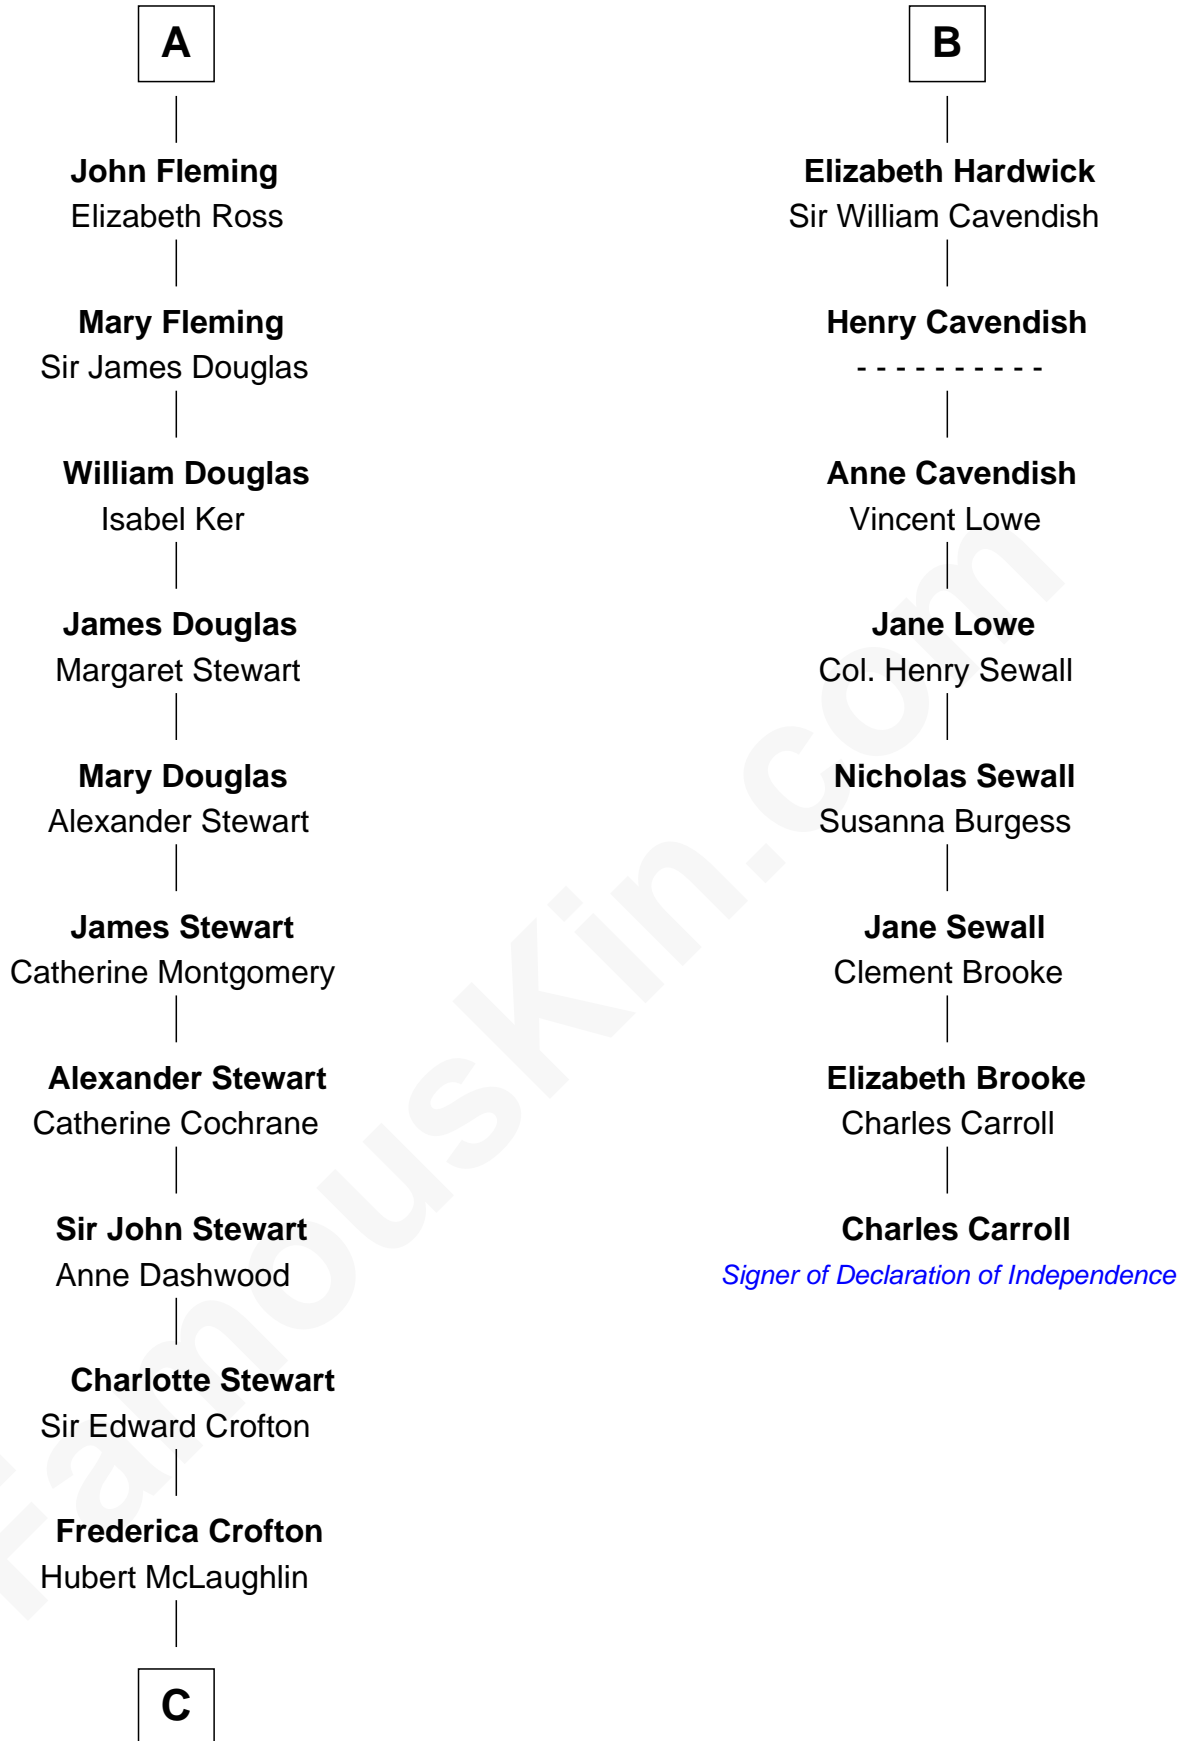

FamousKin.com Relationship Chart of

Guy Ritchie

British Filmmaker

14th cousin 6 times removed of

Charles Carroll

Signer of the Declaration of Independence

Edmund Fitzalan

Alice de Warenne

C

—
Vivian Guy Ouseley McLaughlin

Edith Jane Martineau

—
Doris Margareta McLaughlin

Stuart John Ritchie

—
John Vivian Ritchie

Amber Mary Parkinson

—
Guy Ritchie