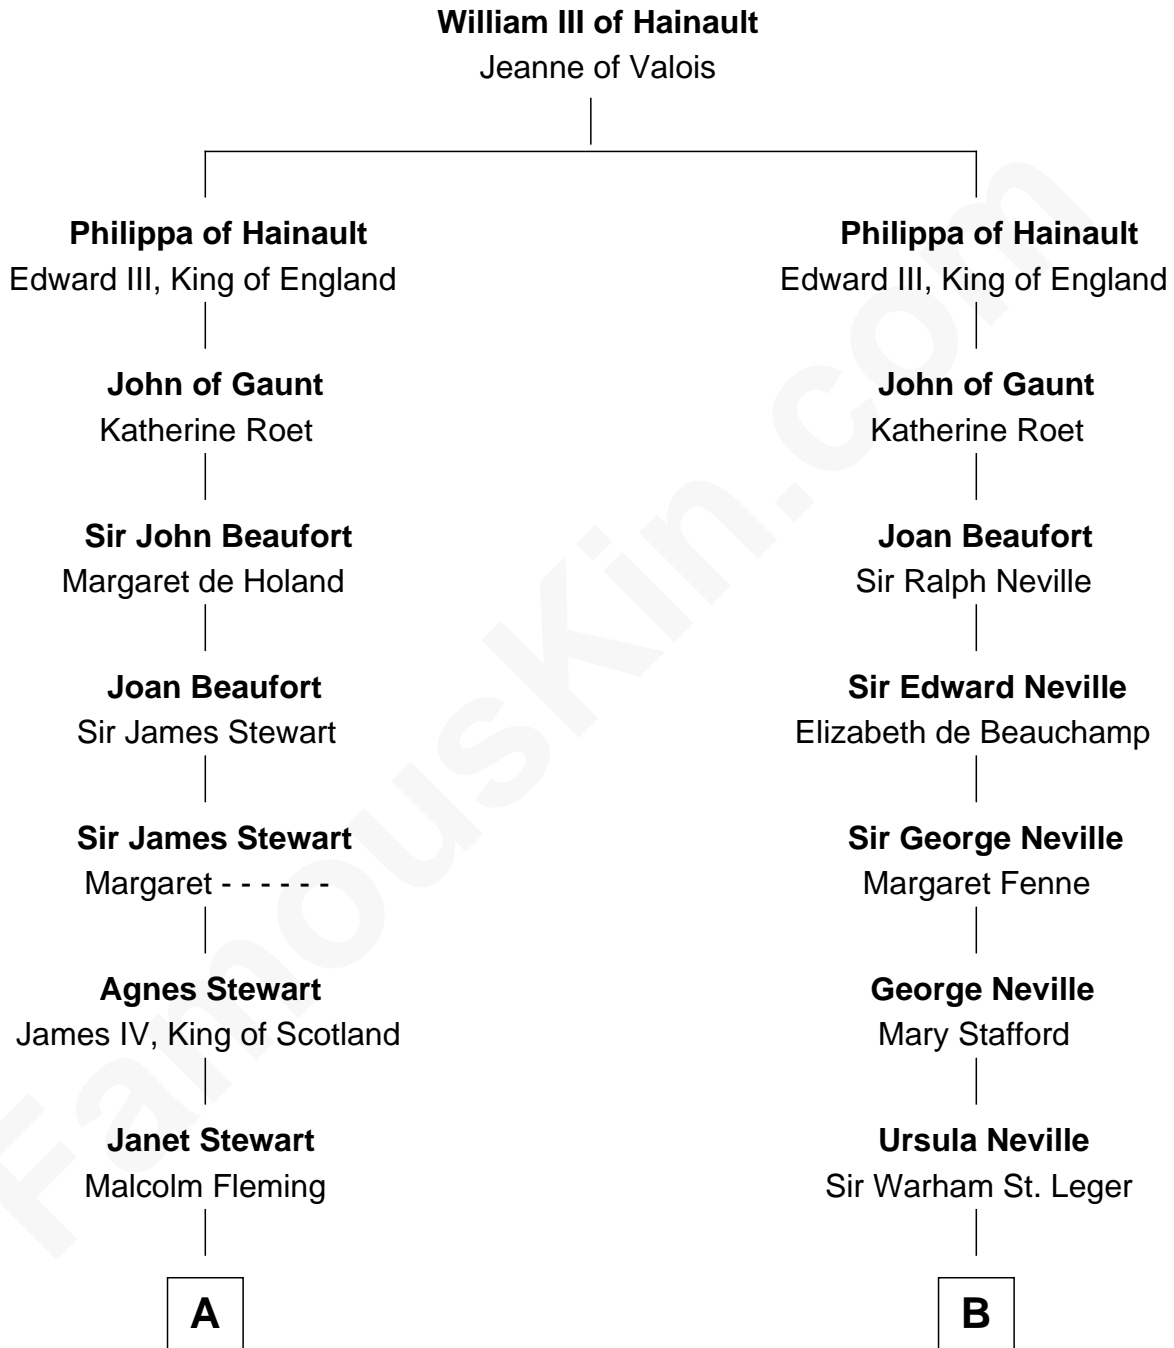

# FamousKin.com Relationship Chart of

**Guy Ritchie**

*British Filmmaker*

13th cousin 7 times removed of

**Daniel Carroll**

*Signer of the U.S. Constitution*

**C**

**Vivian Guy Ouseley McLaughlin**

Edith Jane Martineau

**Doris Margareta McLaughlin**

Stuart John Ritchie

**John Vivian Ritchie**

Amber Mary Parkinson

**Guy Ritchie**

*British Filmmaker*

FamousKin.com