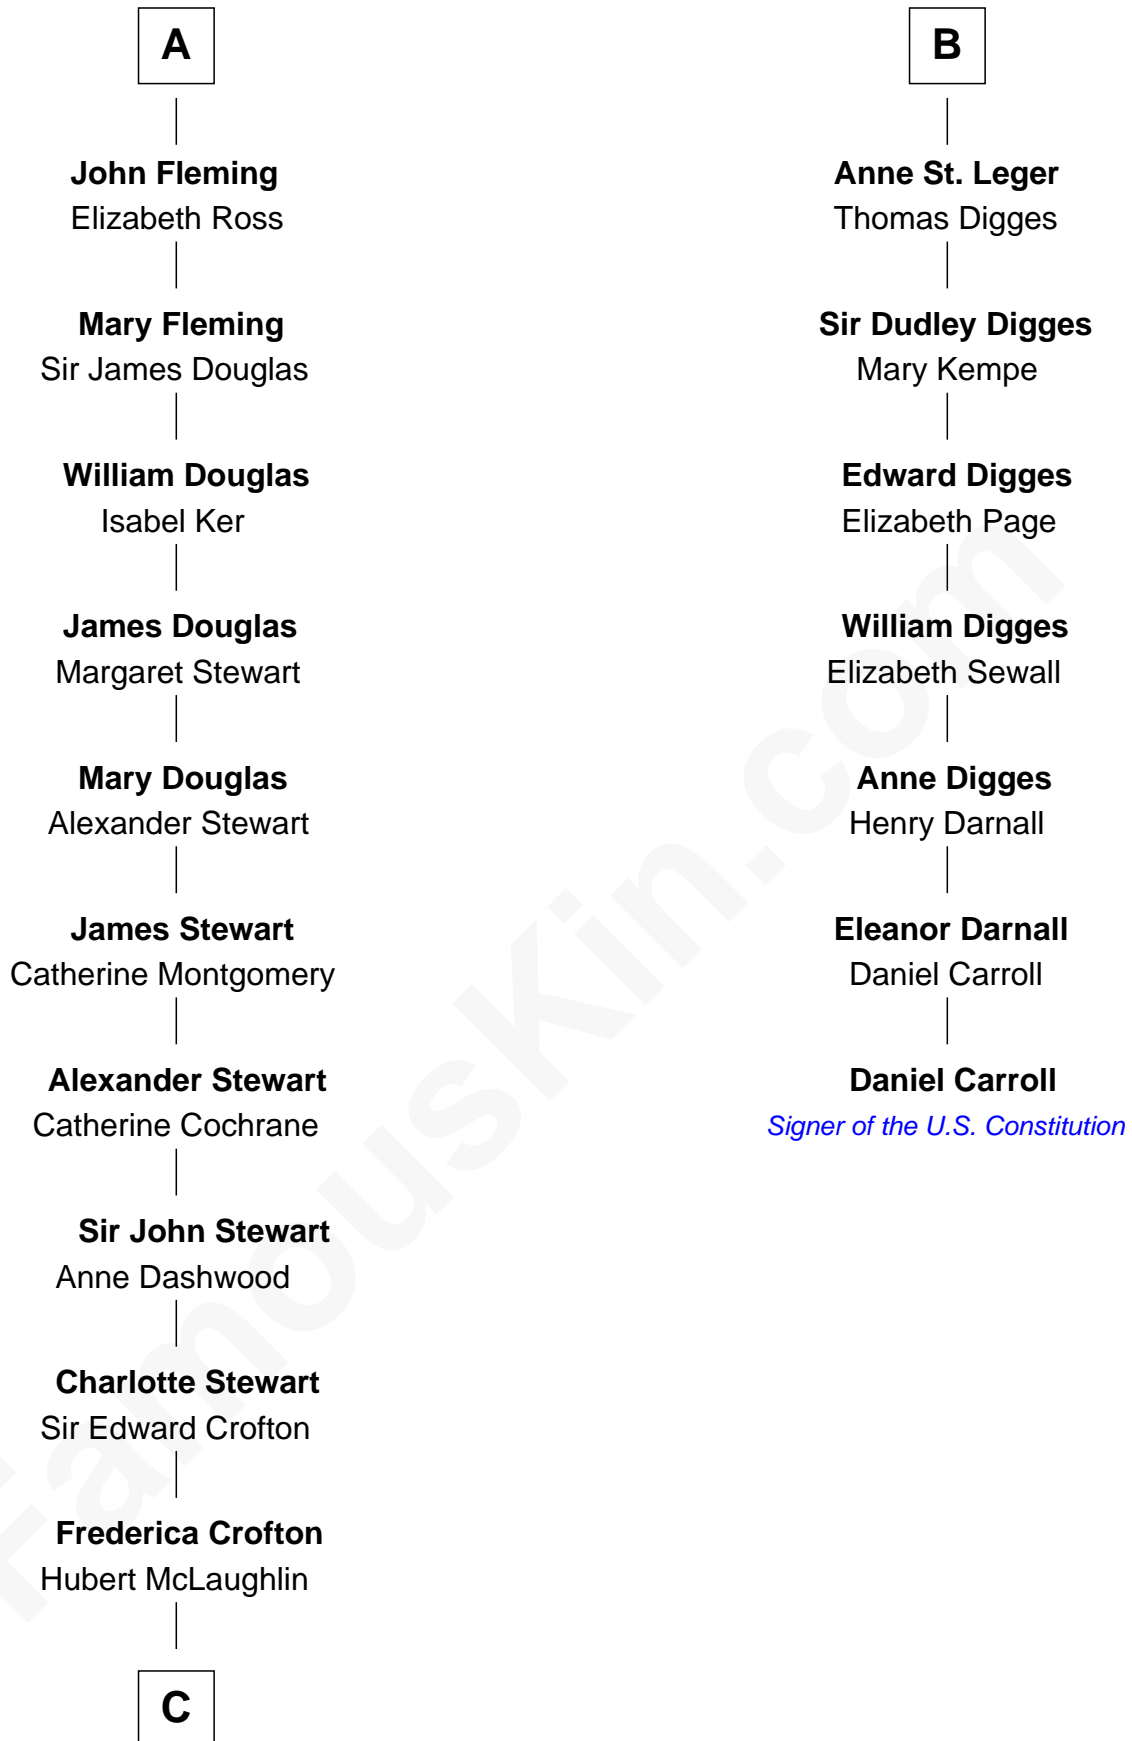

# FamousKin.com Relationship Chart of

**Guy Ritchie**

*British Filmmaker*

13th cousin 7 times removed of

**Daniel Carroll**

*Signer of the U.S. Constitution*

**C**

**Vivian Guy Ouseley McLaughlin**

Edith Jane Martineau

**Doris Margareta McLaughlin**

Stuart John Ritchie

**John Vivian Ritchie**

Amber Mary Parkinson

**Guy Ritchie**

*British Filmmaker*

FamousKin.com