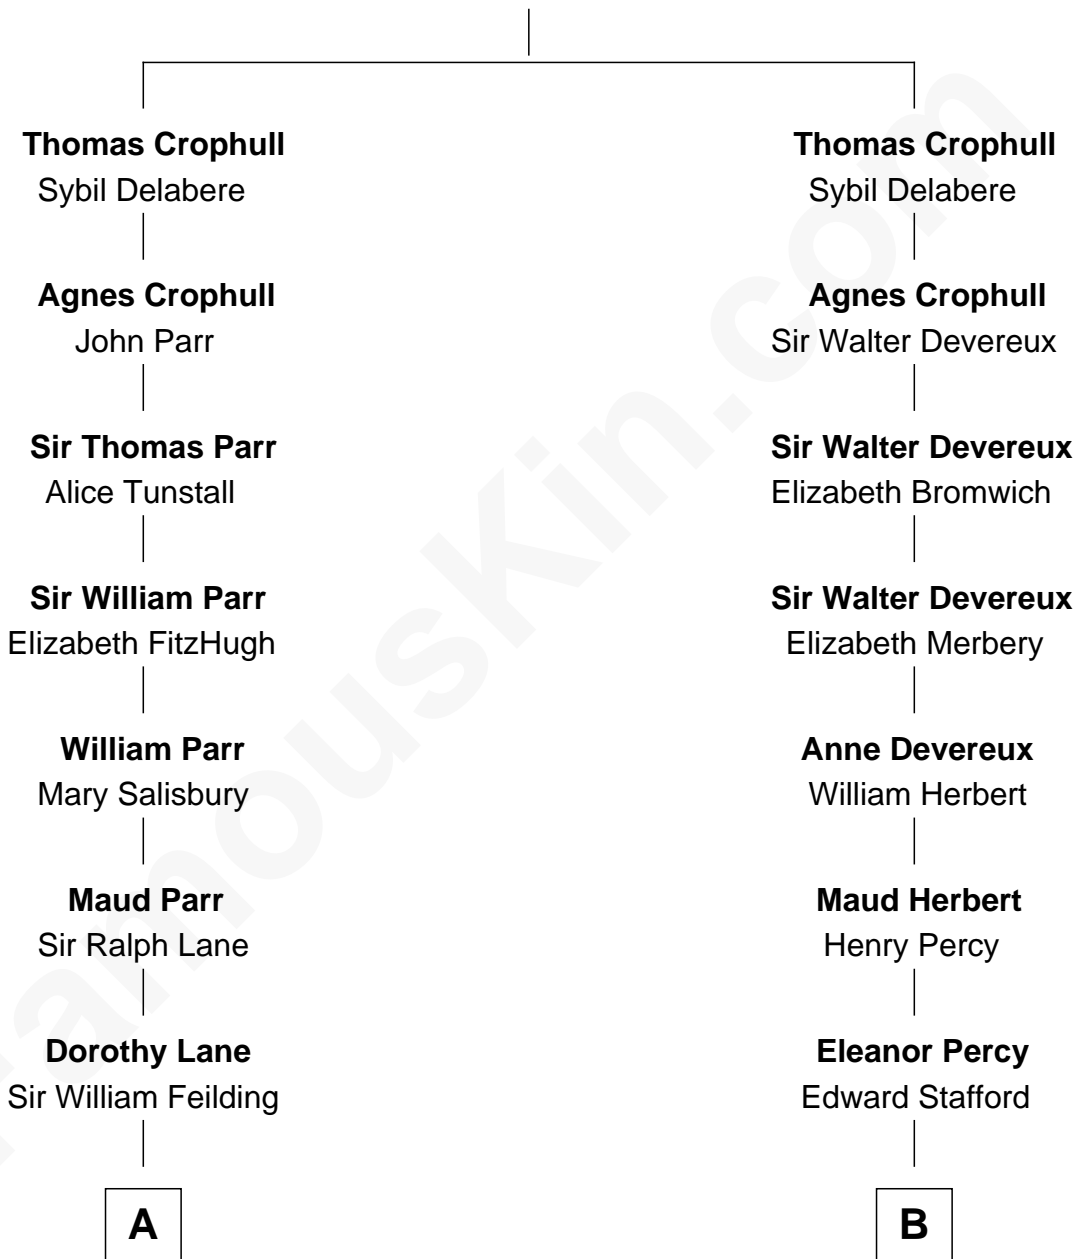

# FamousKin.com Relationship Chart of

**Guy Ritchie**

*British Filmmaker*

15th cousin 5 times removed of

**Daniel Carroll**

*Signer of the U.S. Constitution*

**Sir John Crophull**

Margery de Verdun

**C**

—  
**Vivian Guy Ouseley McLaughlin**

Edith Jane Martineau

—  
**Doris Margaretta McLaughlin**

Stuart John Ritchie

—  
**John Vivian Ritchie**

Amber Mary Parkinson

—  
**Guy Ritchie**