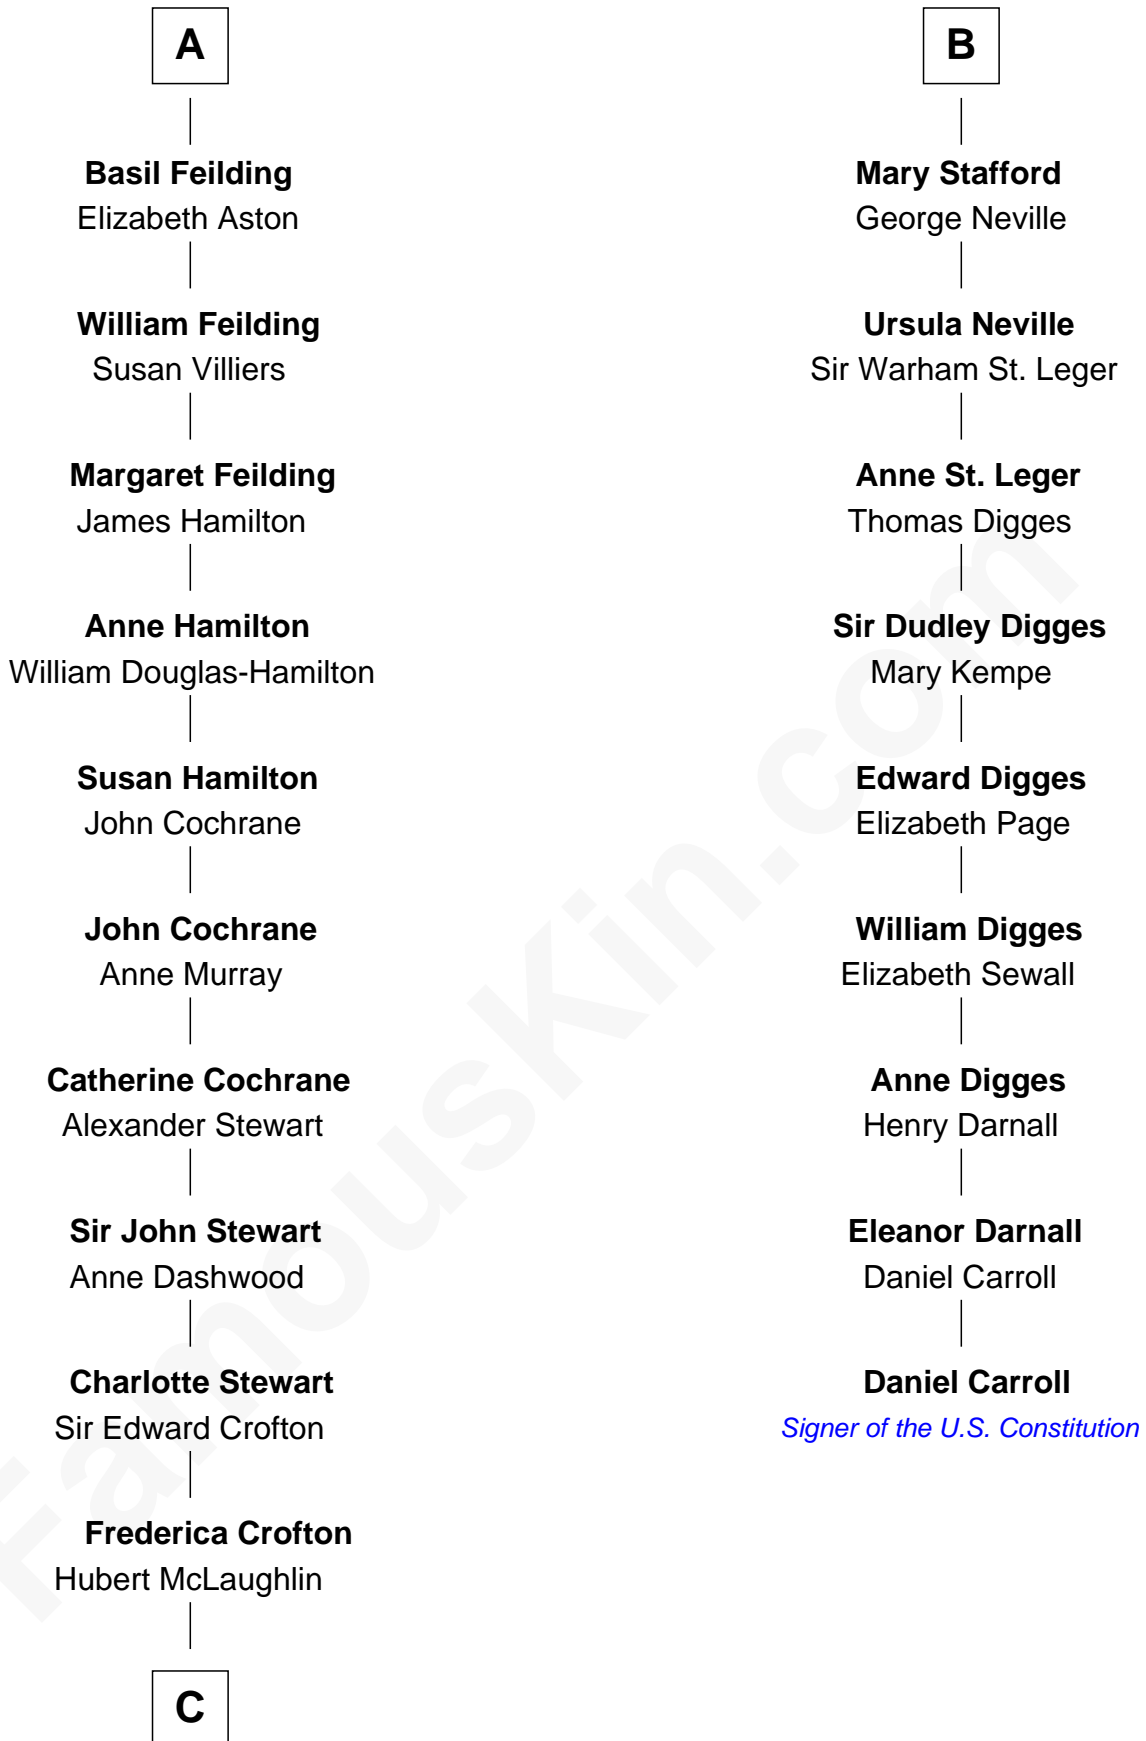

# FamousKin.com Relationship Chart of

**Guy Ritchie**

*British Filmmaker*

15th cousin 5 times removed of

**Daniel Carroll**

*Signer of the U.S. Constitution*

**Sir John Crophull**

Margery de Verdun

**C**

—  
**Vivian Guy Ouseley McLaughlin**

Edith Jane Martineau

—  
**Doris Margaretta McLaughlin**

Stuart John Ritchie

—  
**John Vivian Ritchie**

Amber Mary Parkinson

—  
**Guy Ritchie**