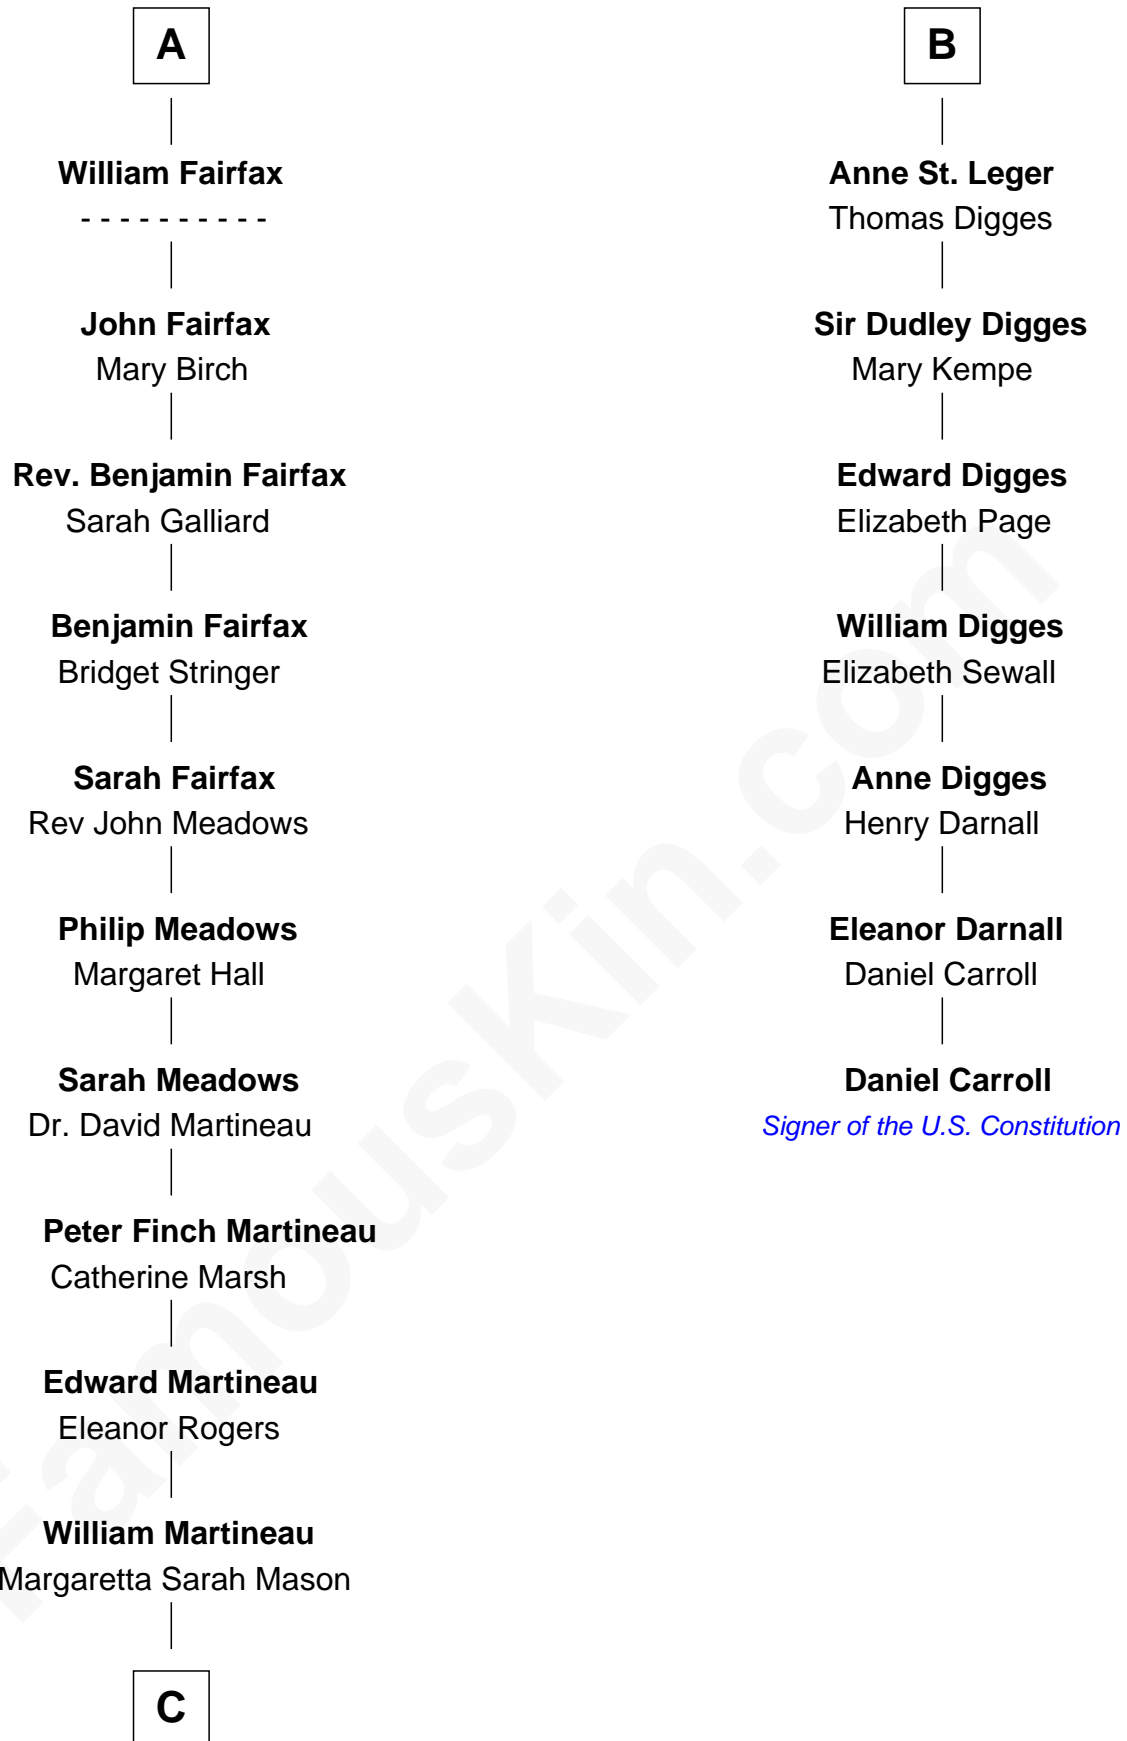

FamousKin.com Relationship Chart of

Guy Ritchie

British Filmmaker

13th cousin 7 times removed of

Daniel Carroll

Signer of the U.S. Constitution

C

—
Edith Jane Martineau
Vivian Guy Ouseley McLaughlin

—
Doris Margaretta McLaughlin
Stuart John Ritchie

—
John Vivian Ritchie
Amber Mary Parkinson

—
Guy Ritchie
British Filmmaker

FamousKin.com