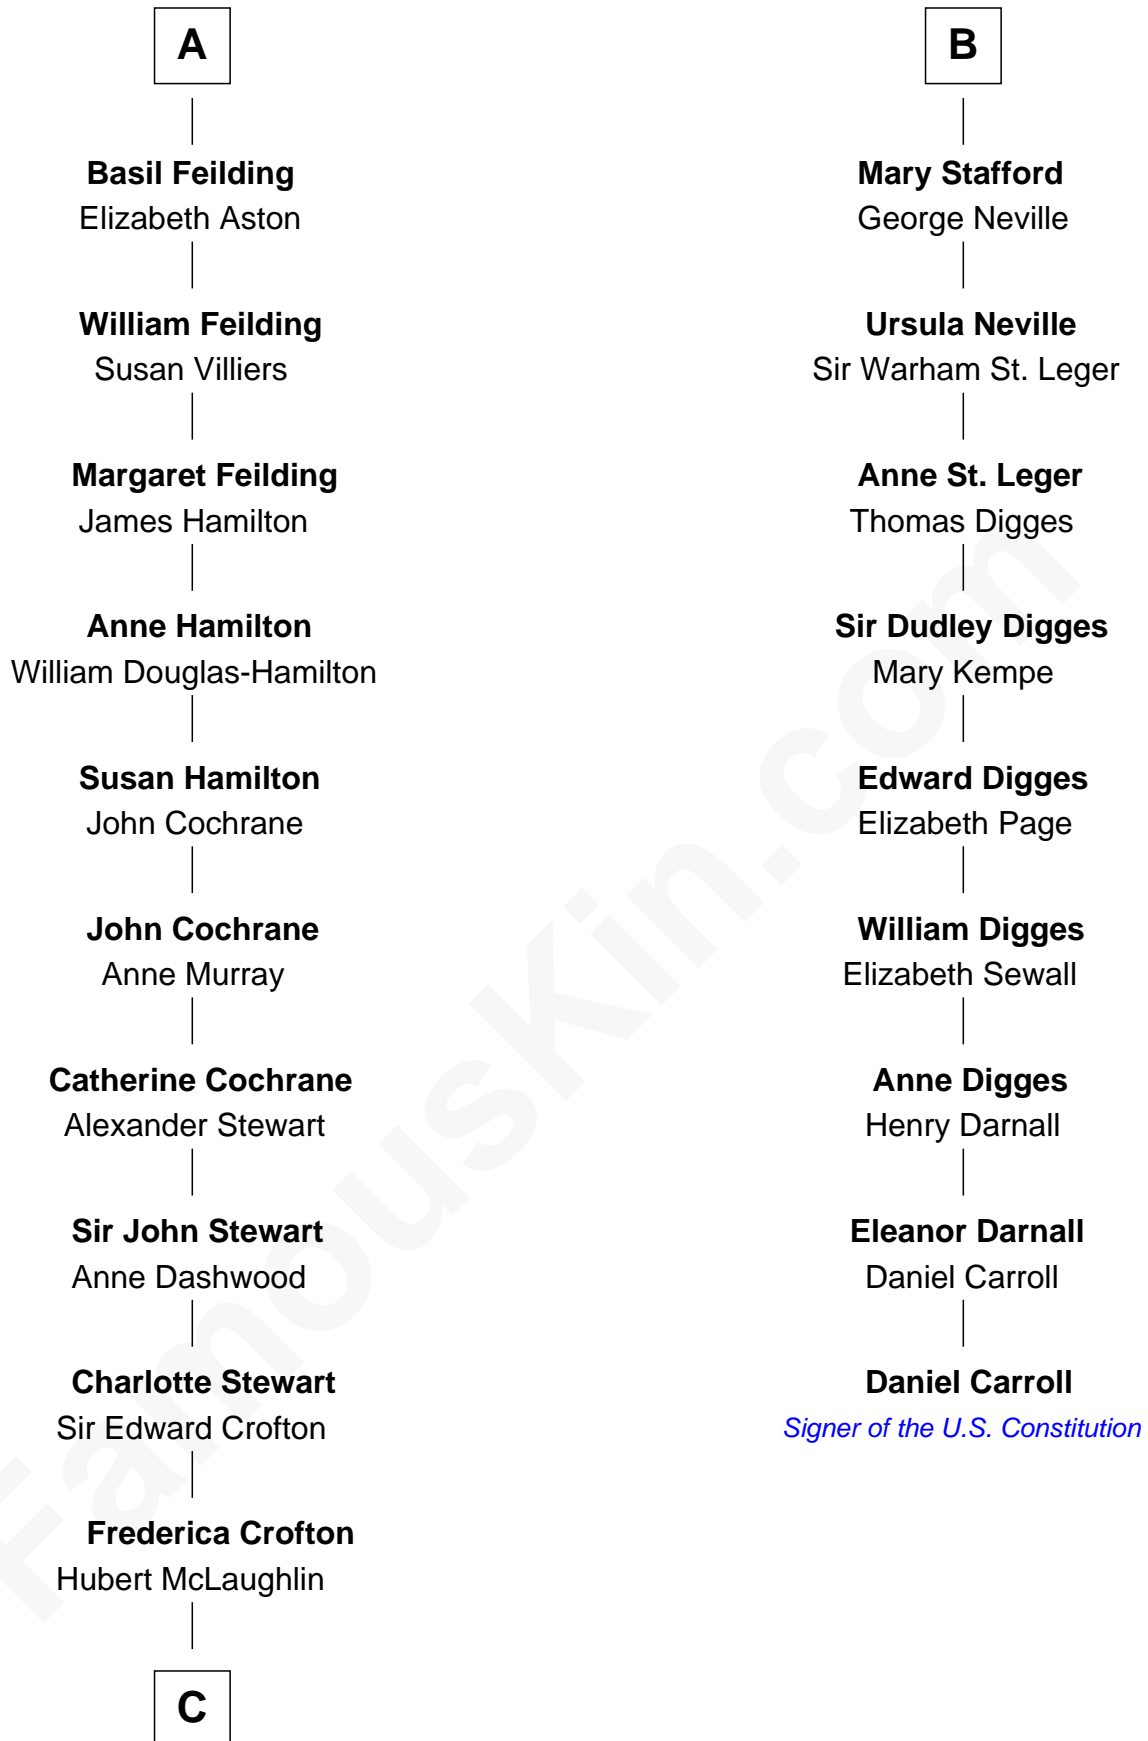

FamousKin.com Relationship Chart of

Guy Ritchie

British Filmmaker

15th cousin 5 times removed of

Daniel Carroll

Signer of the U.S. Constitution

Sir John Delabere

C

—
Vivian Guy Ouseley McLaughlin

Edith Jane Martineau

—
Doris Margareta McLaughlin

Stuart John Ritchie

—
John Vivian Ritchie

Amber Mary Parkinson

—
Guy Ritchie

British Filmmaker