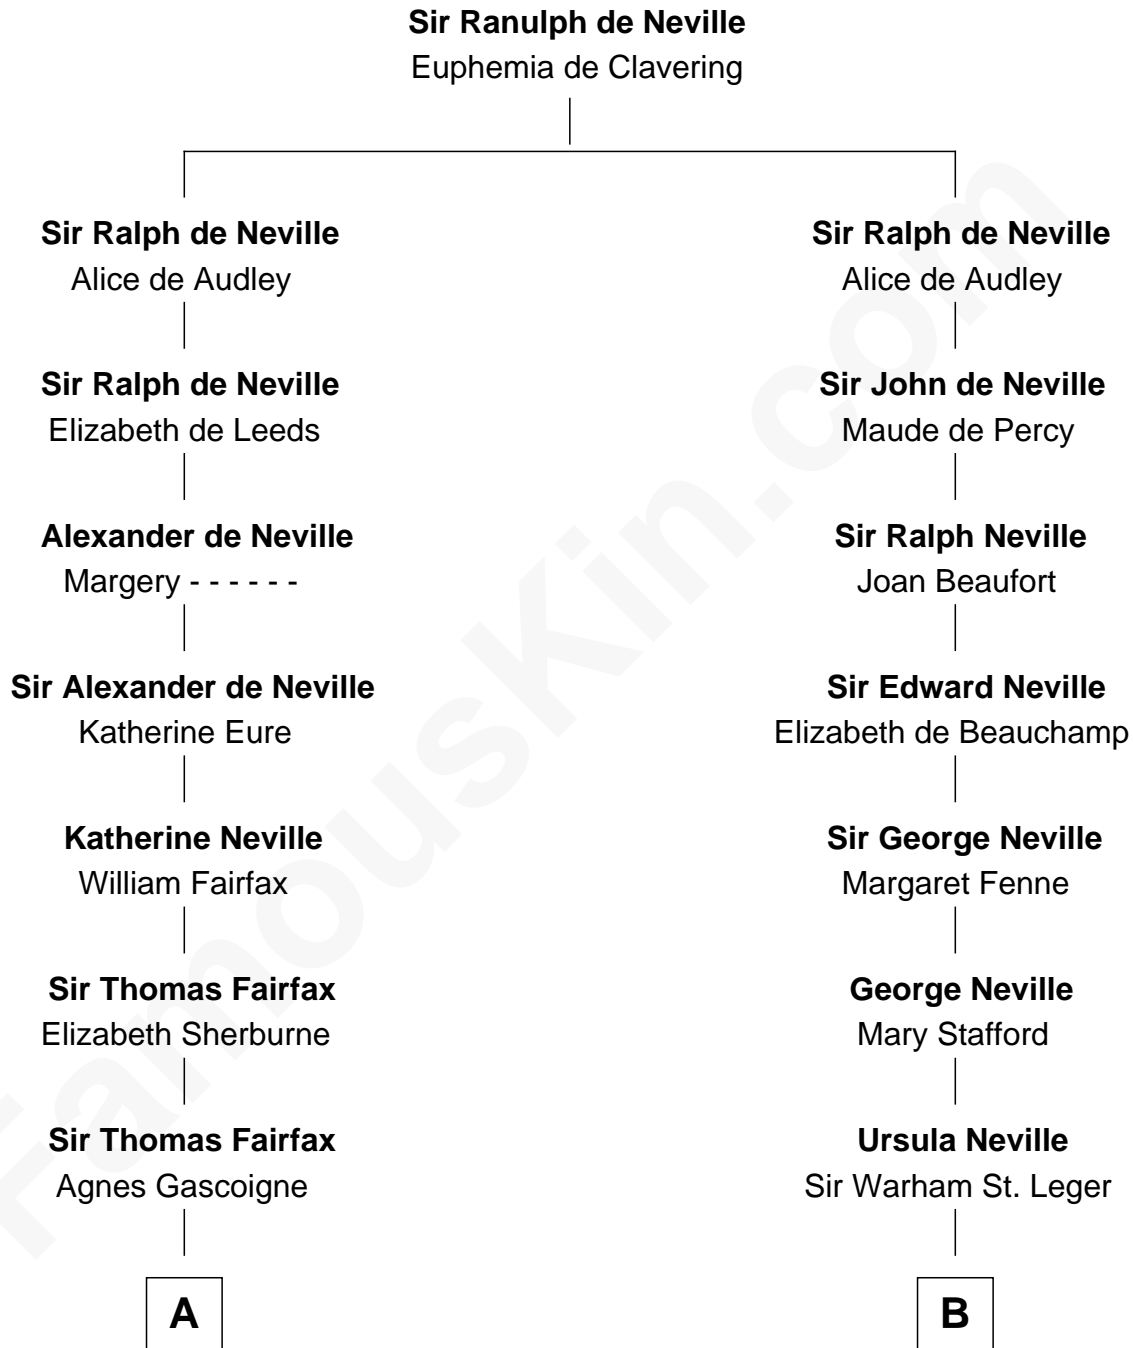

FamousKin.com Relationship Chart of

Guy Ritchie

British Filmmaker

13th cousin 7 times removed of

Daniel Carroll

Signer of the U.S. Constitution

C

—
Edith Jane Martineau
Vivian Guy Ouseley McLaughlin

—
Doris Margaretta McLaughlin
Stuart John Ritchie

—
John Vivian Ritchie
Amber Mary Parkinson

—
Guy Ritchie
British Filmmaker

FamousKin.com