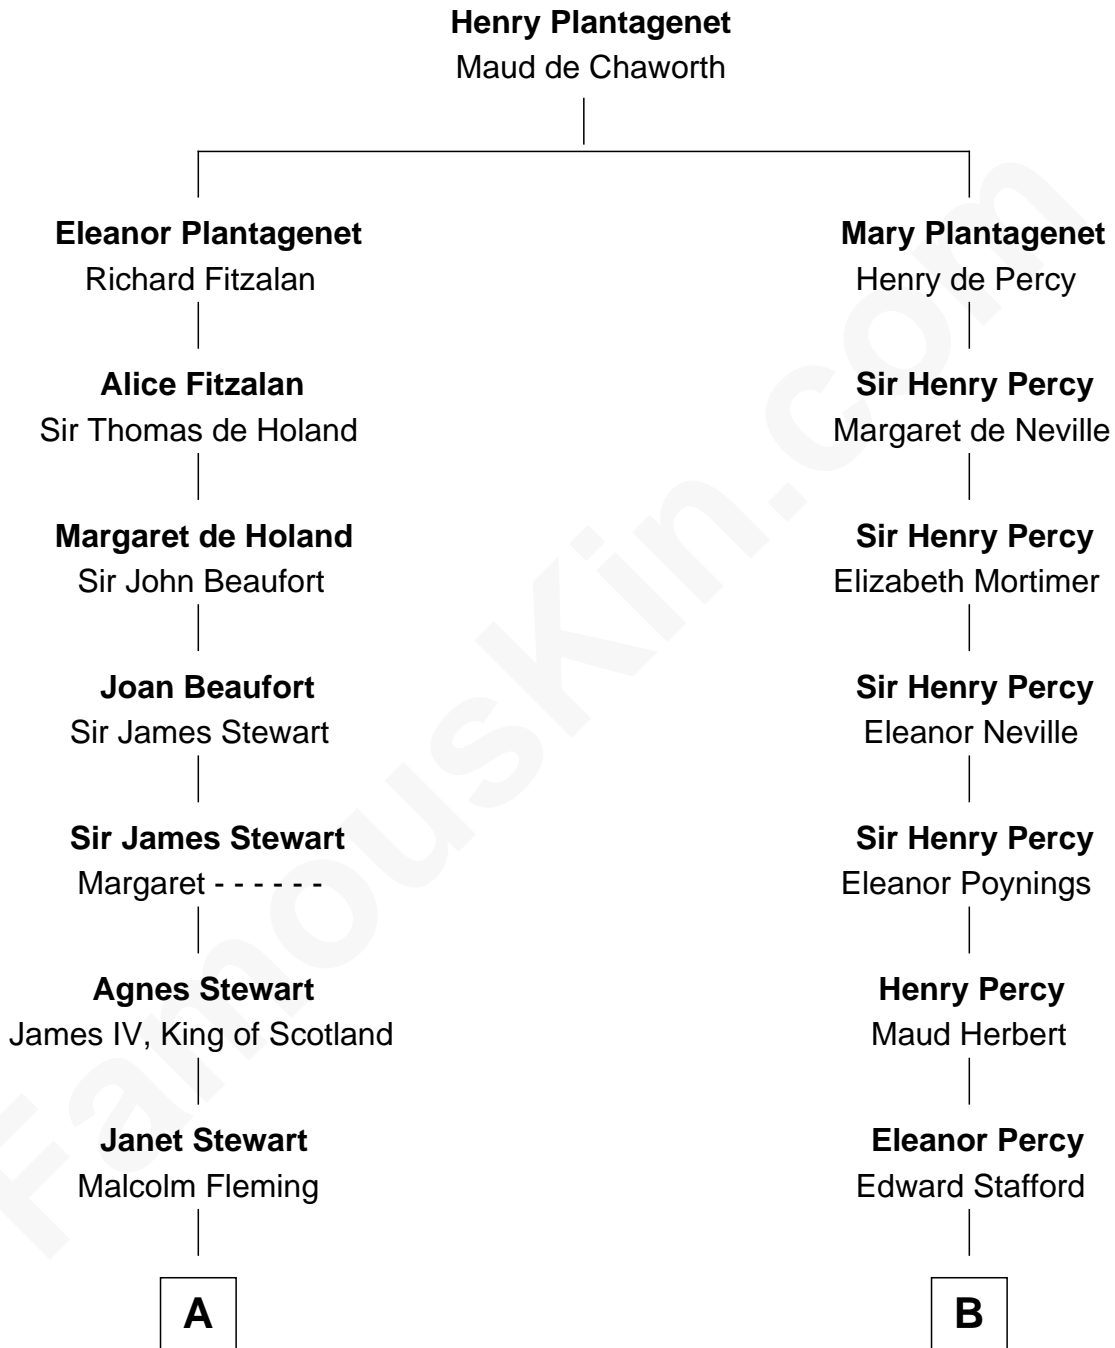

# FamousKin.com Relationship Chart of

**Guy Ritchie**

*British Filmmaker*

15th cousin 5 times removed of

**Daniel Carroll**

*Signer of the U.S. Constitution*

**C**

—  
**Vivian Guy Ouseley McLaughlin**

Edith Jane Martineau

—  
**Doris Margareta McLaughlin**

Stuart John Ritchie

—  
**John Vivian Ritchie**

Amber Mary Parkinson

—  
**Guy Ritchie**

*British Filmmaker*

FamousKin.com