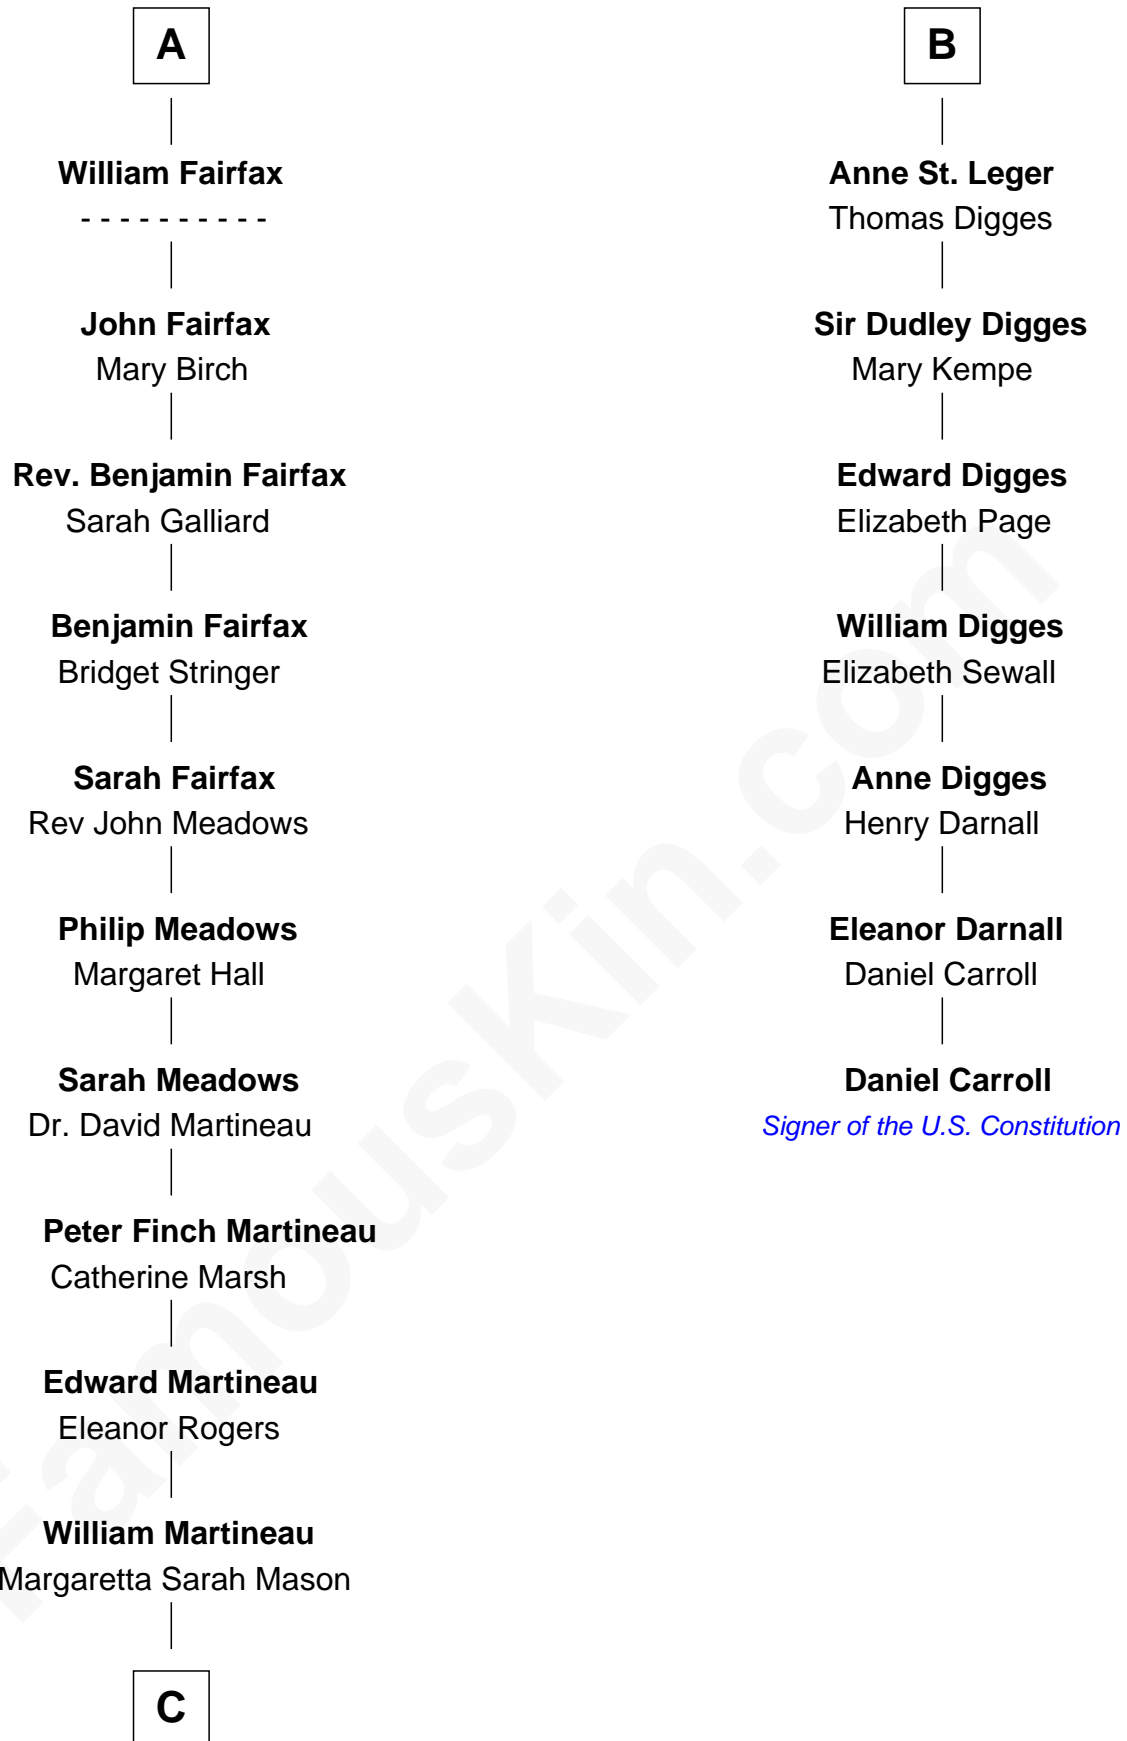

FamousKin.com Relationship Chart of

Guy Ritchie

British Filmmaker

13th cousin 7 times removed of

Daniel Carroll

Signer of the U.S. Constitution

Sir Hugh I de Audley

Iseult de Mortimer

C

—
Edith Jane Martineau
Vivian Guy Ouseley McLaughlin

—
Doris Margaretta McLaughlin
Stuart John Ritchie

—
John Vivian Ritchie
Amber Mary Parkinson

—
Guy Ritchie
British Filmmaker

FamousKin.com