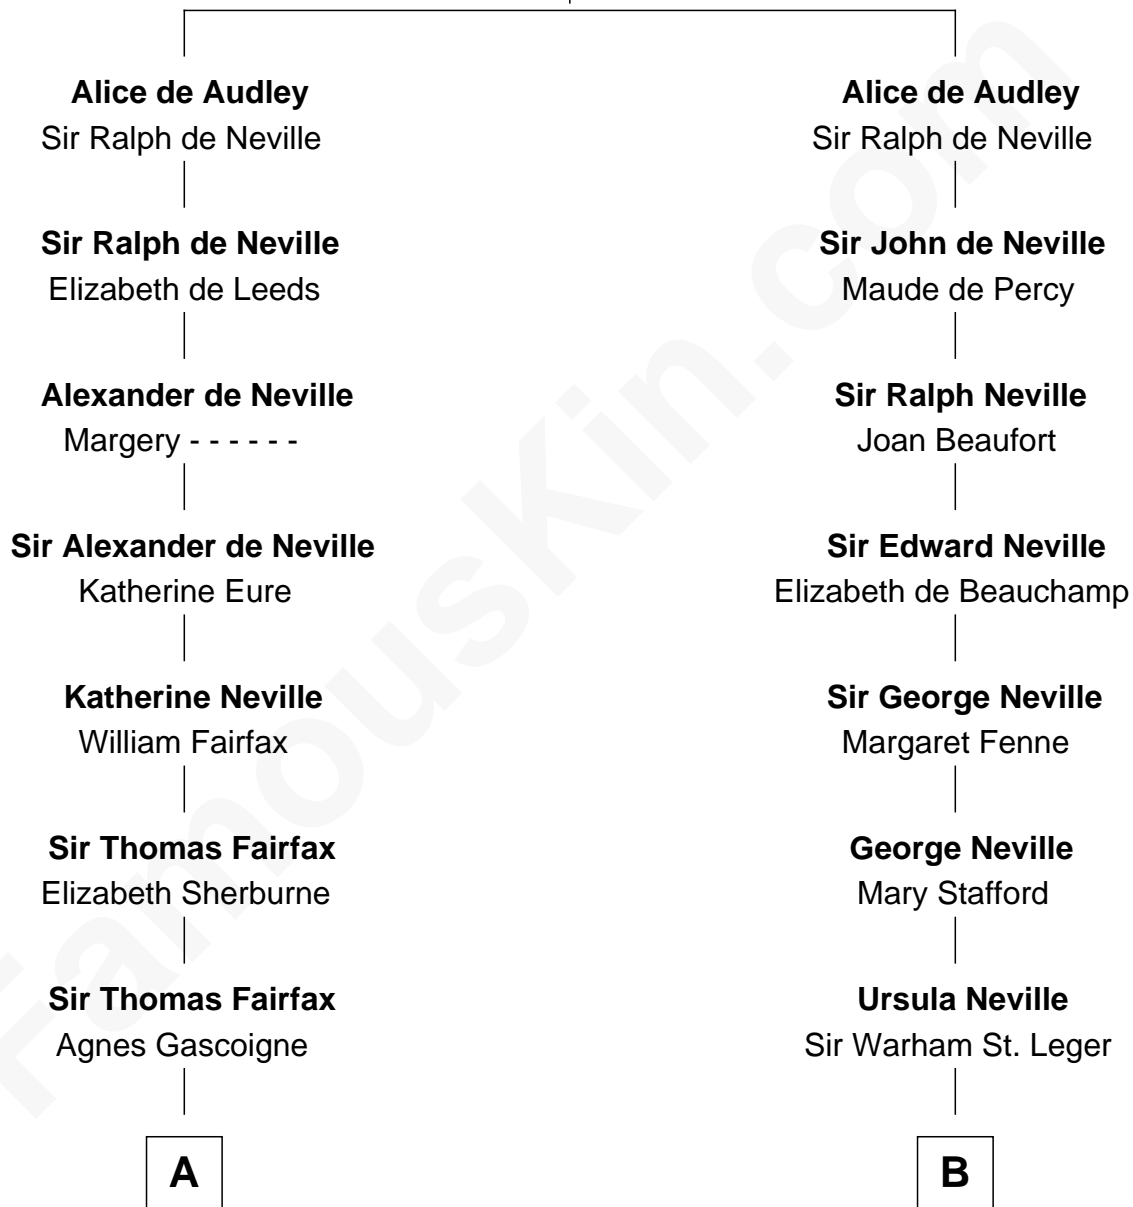

FamousKin.com Relationship Chart of

Guy Ritchie

British Filmmaker

13th cousin 7 times removed of

Daniel Carroll

Signer of the U.S. Constitution

Sir Hugh I de Audley

Iseult de Mortimer

C

—
Edith Jane Martineau
Vivian Guy Ouseley McLaughlin

—
Doris Margaretta McLaughlin
Stuart John Ritchie

—
John Vivian Ritchie
Amber Mary Parkinson

—
Guy Ritchie
British Filmmaker

FamousKin.com