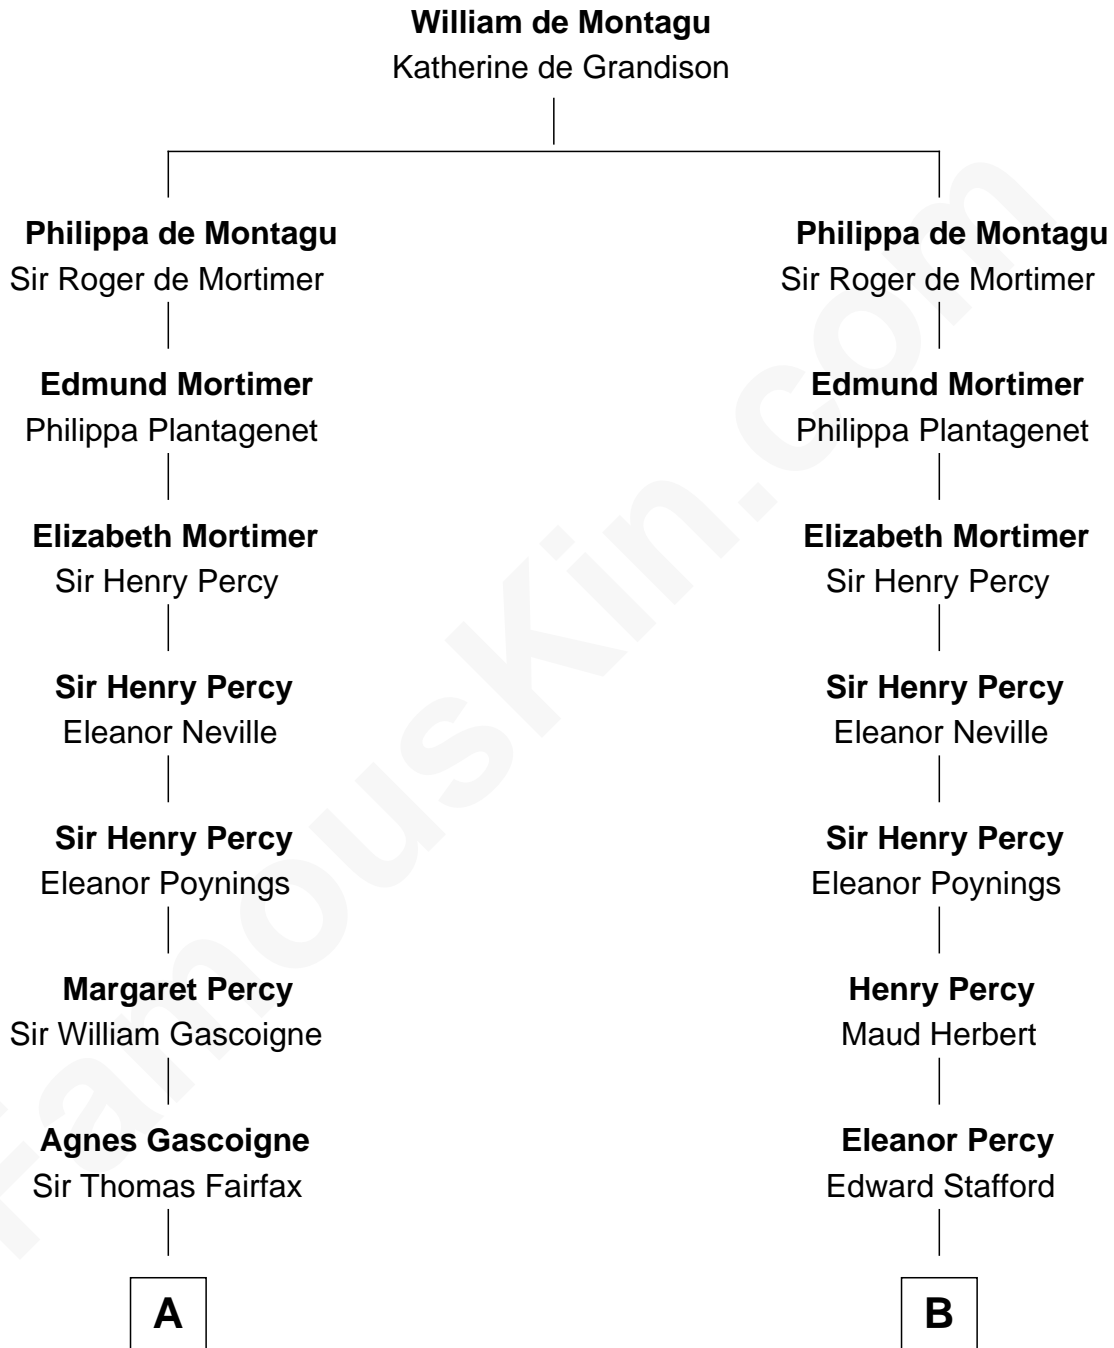

# FamousKin.com Relationship Chart of

**Guy Ritchie**

*British Filmmaker*

15th cousin 5 times removed of

**Daniel Carroll**

*Signer of the U.S. Constitution*

**C**

—  
**Edith Jane Martineau**  
Vivian Guy Ouseley McLaughlin

—  
**Doris Margareta McLaughlin**  
Stuart John Ritchie

—  
**John Vivian Ritchie**  
Amber Mary Parkinson

—  
**Guy Ritchie**  
*British Filmmaker*

FamousKin.com