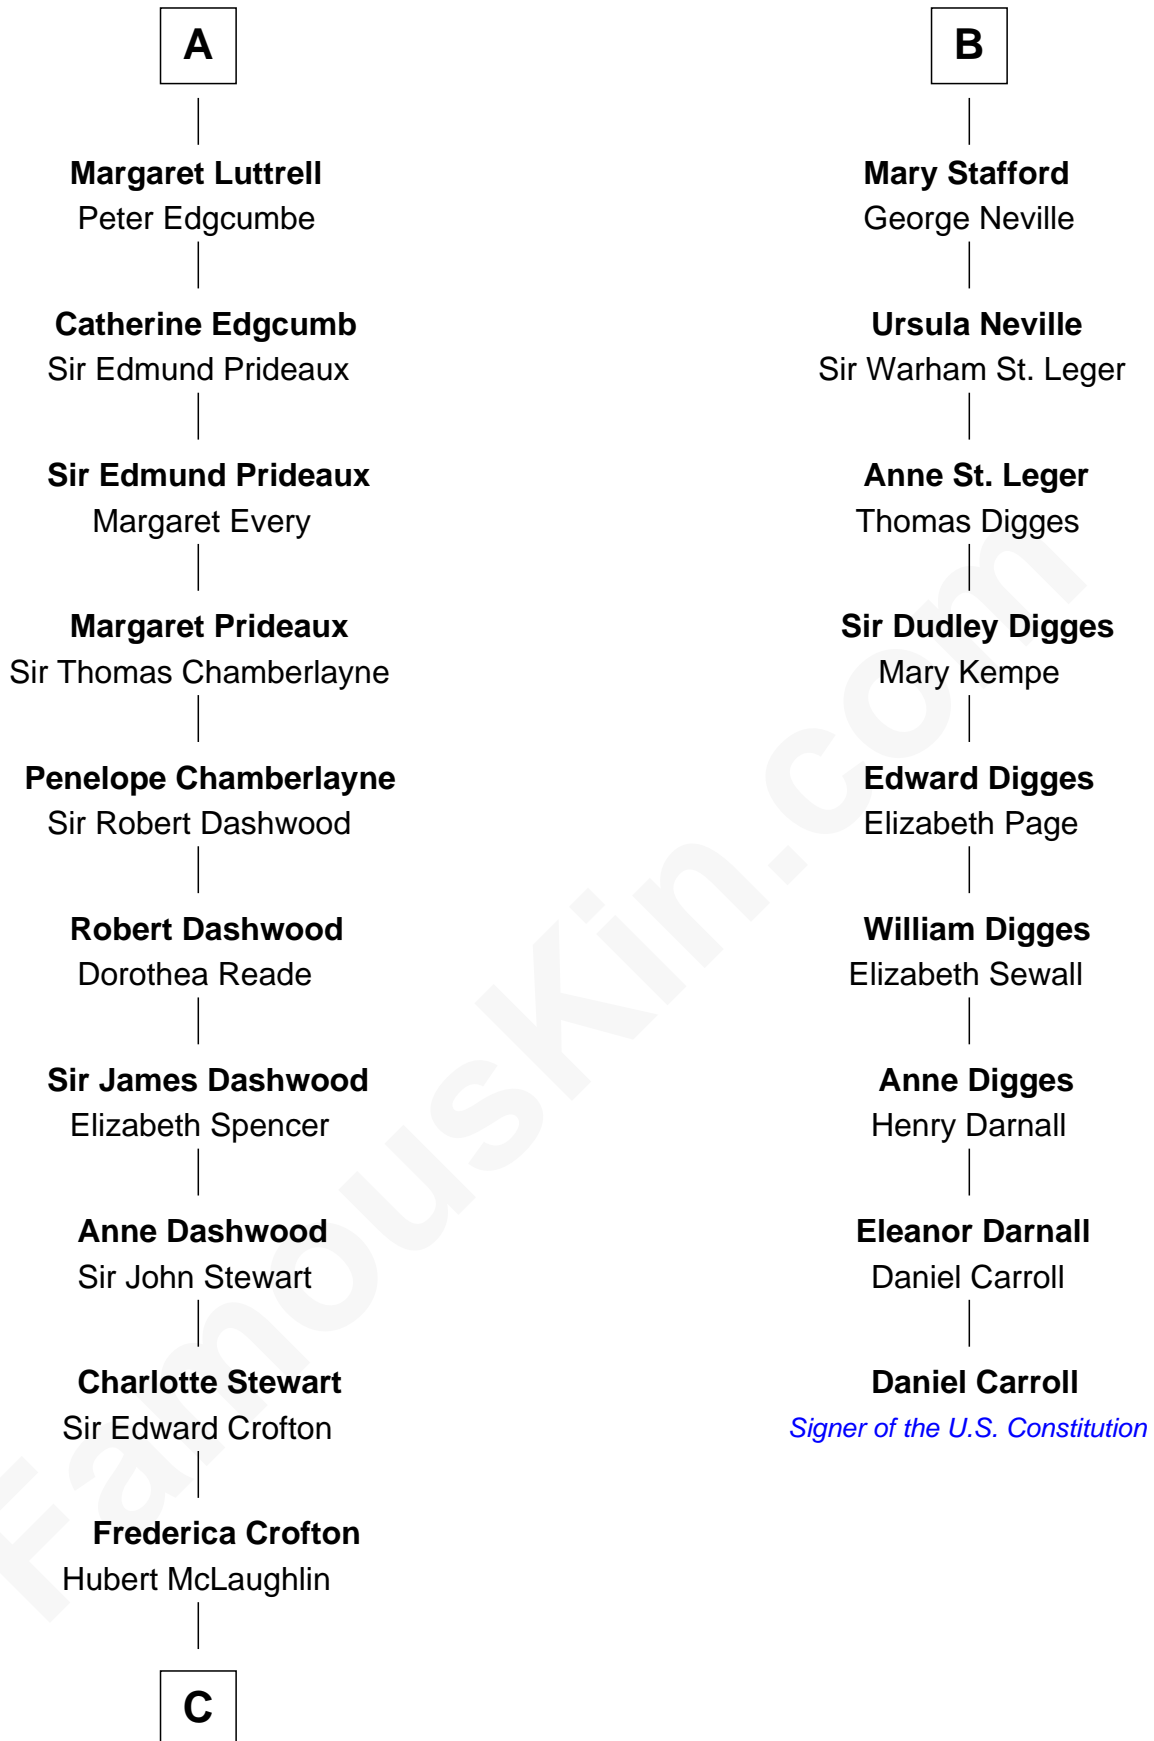

FamousKin.com Relationship Chart of

Guy Ritchie

British Filmmaker

15th cousin 5 times removed of

Daniel Carroll

Signer of the U.S. Constitution

C

Vivian Guy Ouseley McLaughlin

Edith Jane Martineau

Doris Margaretta McLaughlin

Stuart John Ritchie

John Vivian Ritchie

Amber Mary Parkinson

Guy Ritchie

British Filmmaker

FamousKin.com