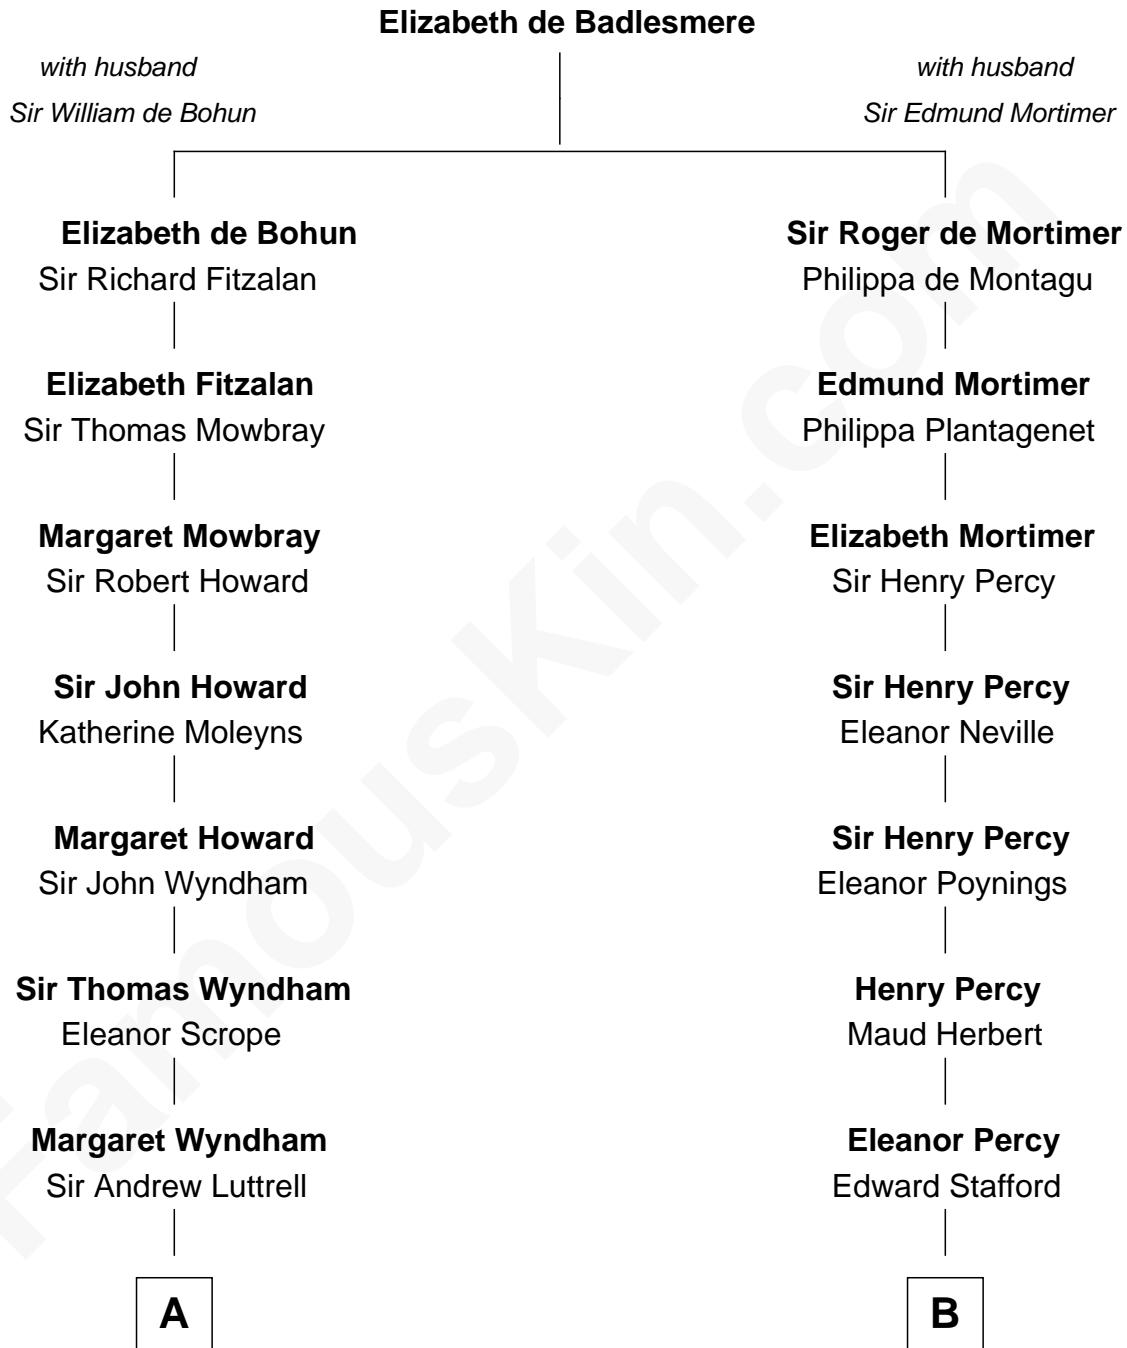

FamousKin.com Relationship Chart of

Guy Ritchie

British Filmmaker

15th cousin 5 times removed of

Daniel Carroll

Signer of the U.S. Constitution

C

Vivian Guy Ouseley McLaughlin

Edith Jane Martineau

Doris Margaretta McLaughlin

Stuart John Ritchie

John Vivian Ritchie

Amber Mary Parkinson

Guy Ritchie

British Filmmaker

FamousKin.com