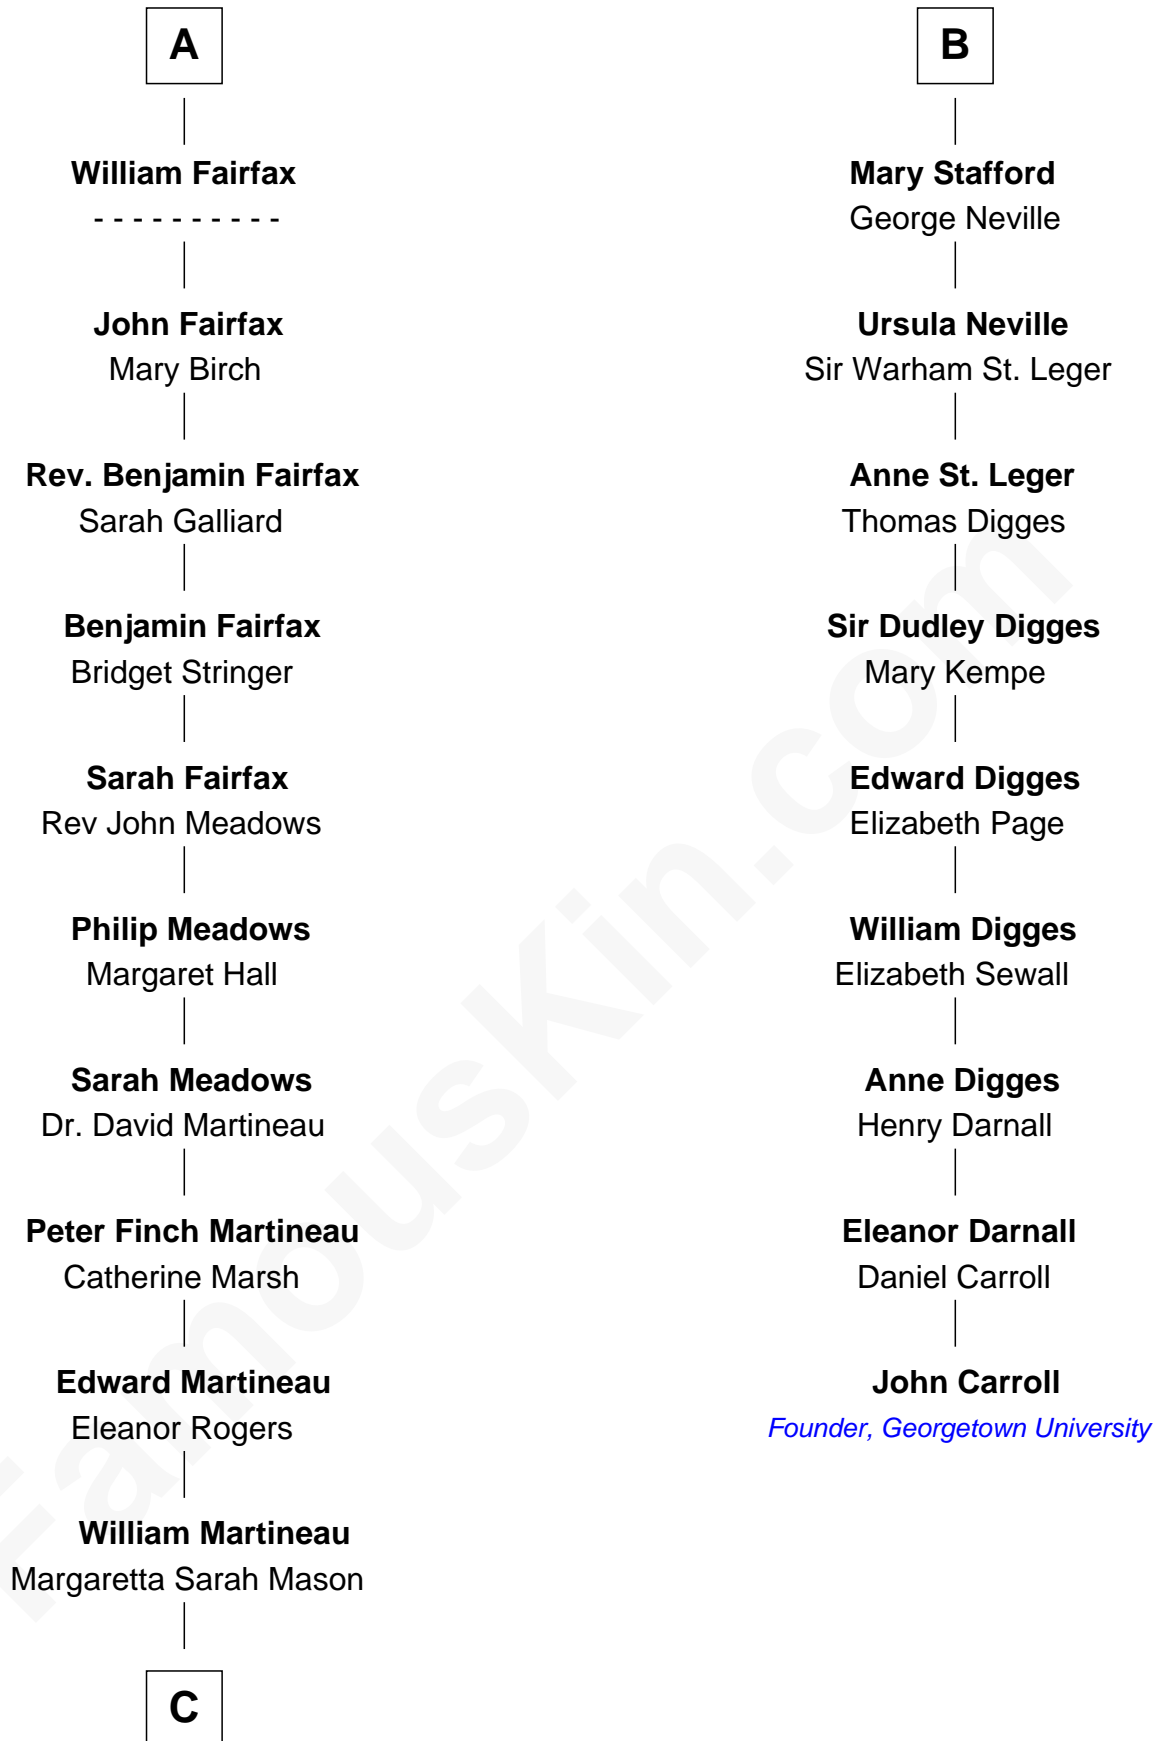

FamousKin.com Relationship Chart of

Guy Ritchie

British Filmmaker

15th cousin 5 times removed of

John Carroll

Founder of Georgetown University

C

—
Edith Jane Martineau
Vivian Guy Ouseley McLaughlin

—
Doris Margaretta McLaughlin
Stuart John Ritchie

—
John Vivian Ritchie
Amber Mary Parkinson

—
Guy Ritchie
British Filmmaker

FamousKin.com