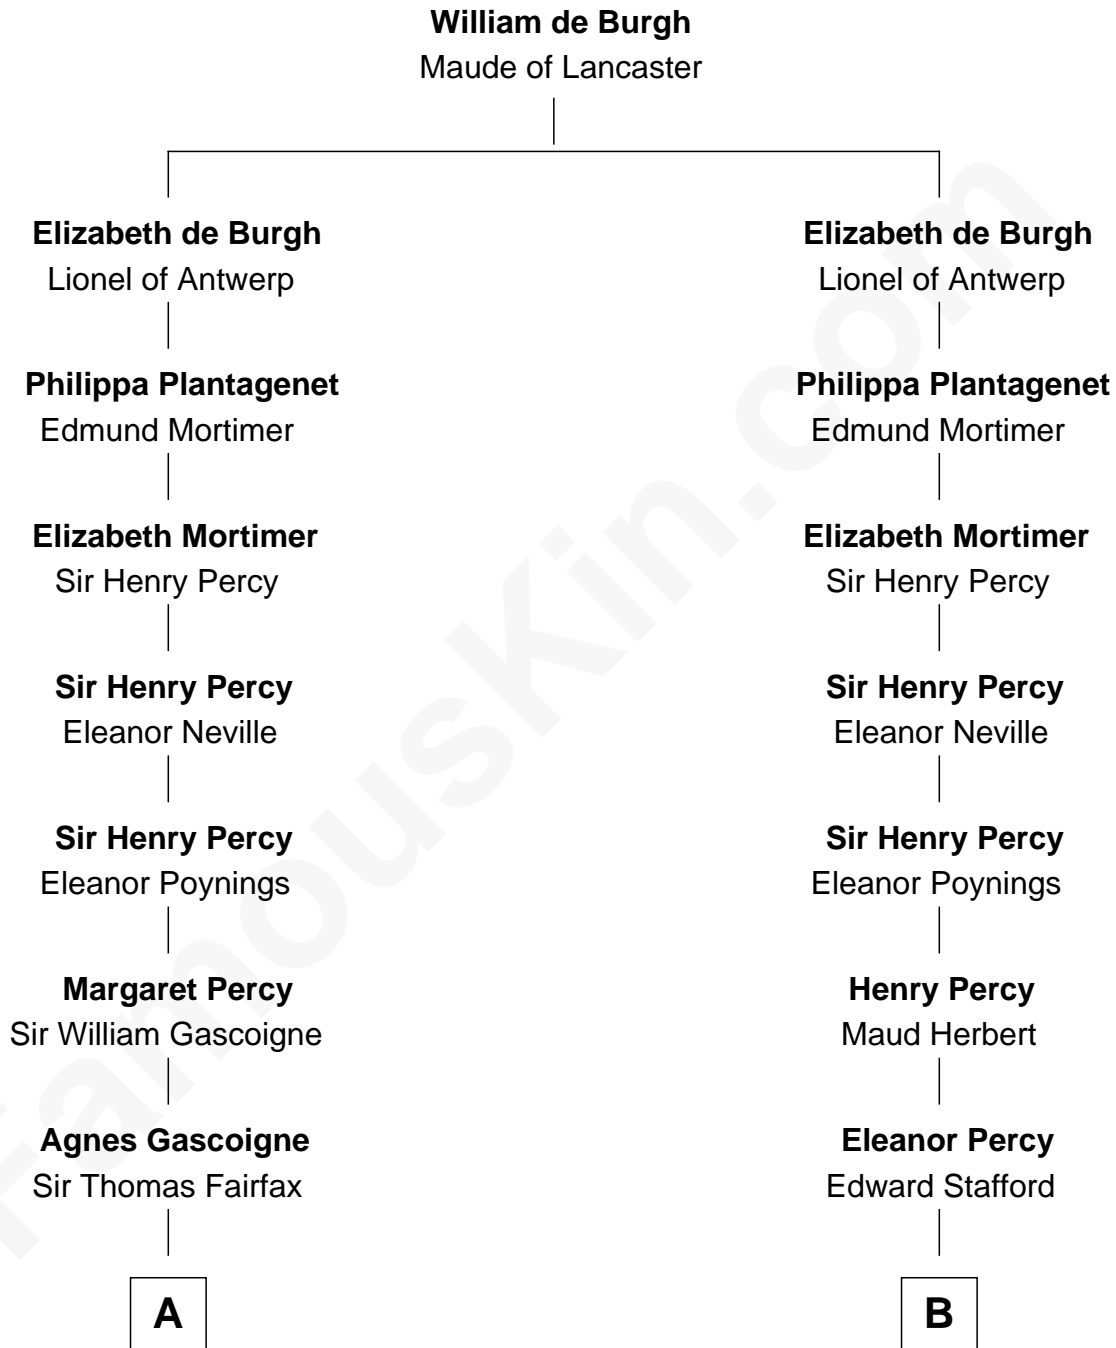

FamousKin.com Relationship Chart of

Guy Ritchie

British Filmmaker

15th cousin 5 times removed of

John Carroll

Founder of Georgetown University

C

—
Edith Jane Martineau
Vivian Guy Ouseley McLaughlin

—
Doris Margaretta McLaughlin
Stuart John Ritchie

—
John Vivian Ritchie
Amber Mary Parkinson

—
Guy Ritchie
British Filmmaker

FamousKin.com