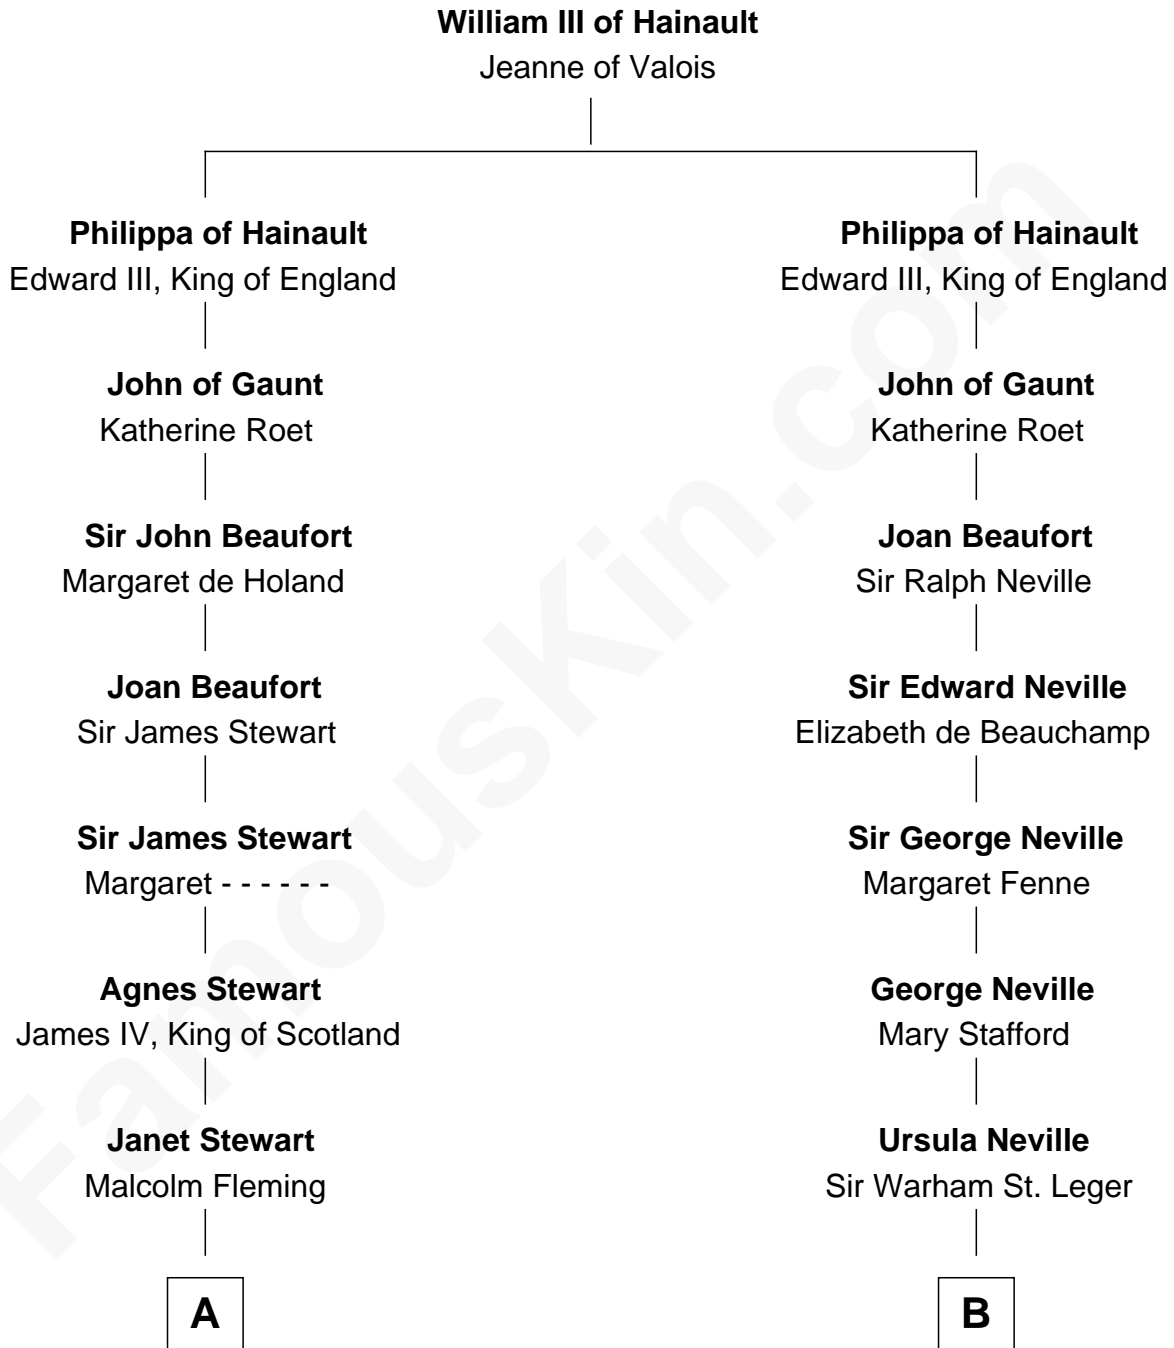

FamousKin.com Relationship Chart of

Guy Ritchie

British Filmmaker

13th cousin 7 times removed of

John Carroll

Founder of Georgetown University

C

—
Vivian Guy Ouseley McLaughlin

Edith Jane Martineau

—
Doris Margareta McLaughlin

Stuart John Ritchie

—
John Vivian Ritchie

Amber Mary Parkinson

—
Guy Ritchie

British Filmmaker

FamousKin.com