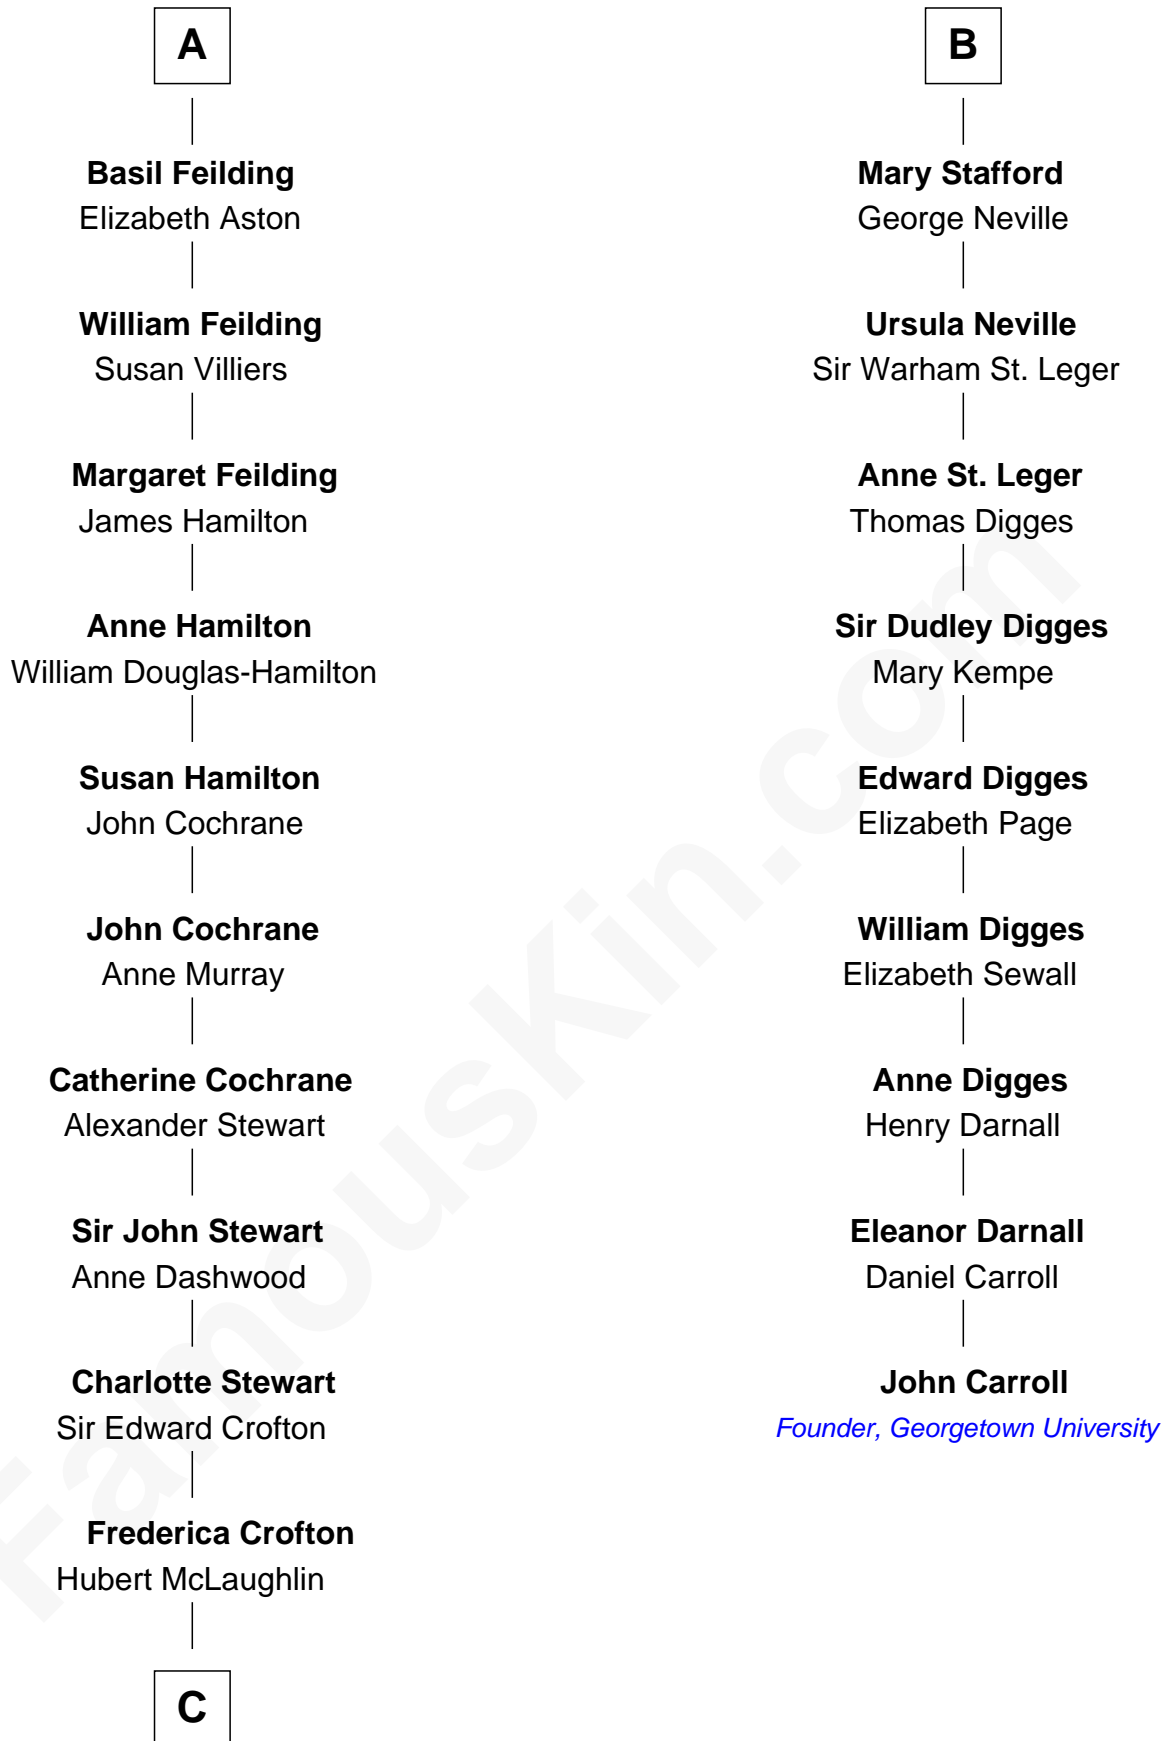

FamousKin.com Relationship Chart of

Guy Ritchie

British Filmmaker

15th cousin 5 times removed of

John Carroll

Founder of Georgetown University

C

—
Vivian Guy Ouseley McLaughlin

Edith Jane Martineau

—
Doris Margaretta McLaughlin

Stuart John Ritchie

—
John Vivian Ritchie

Amber Mary Parkinson

—
Guy Ritchie

British Filmmaker

FamousKin.com