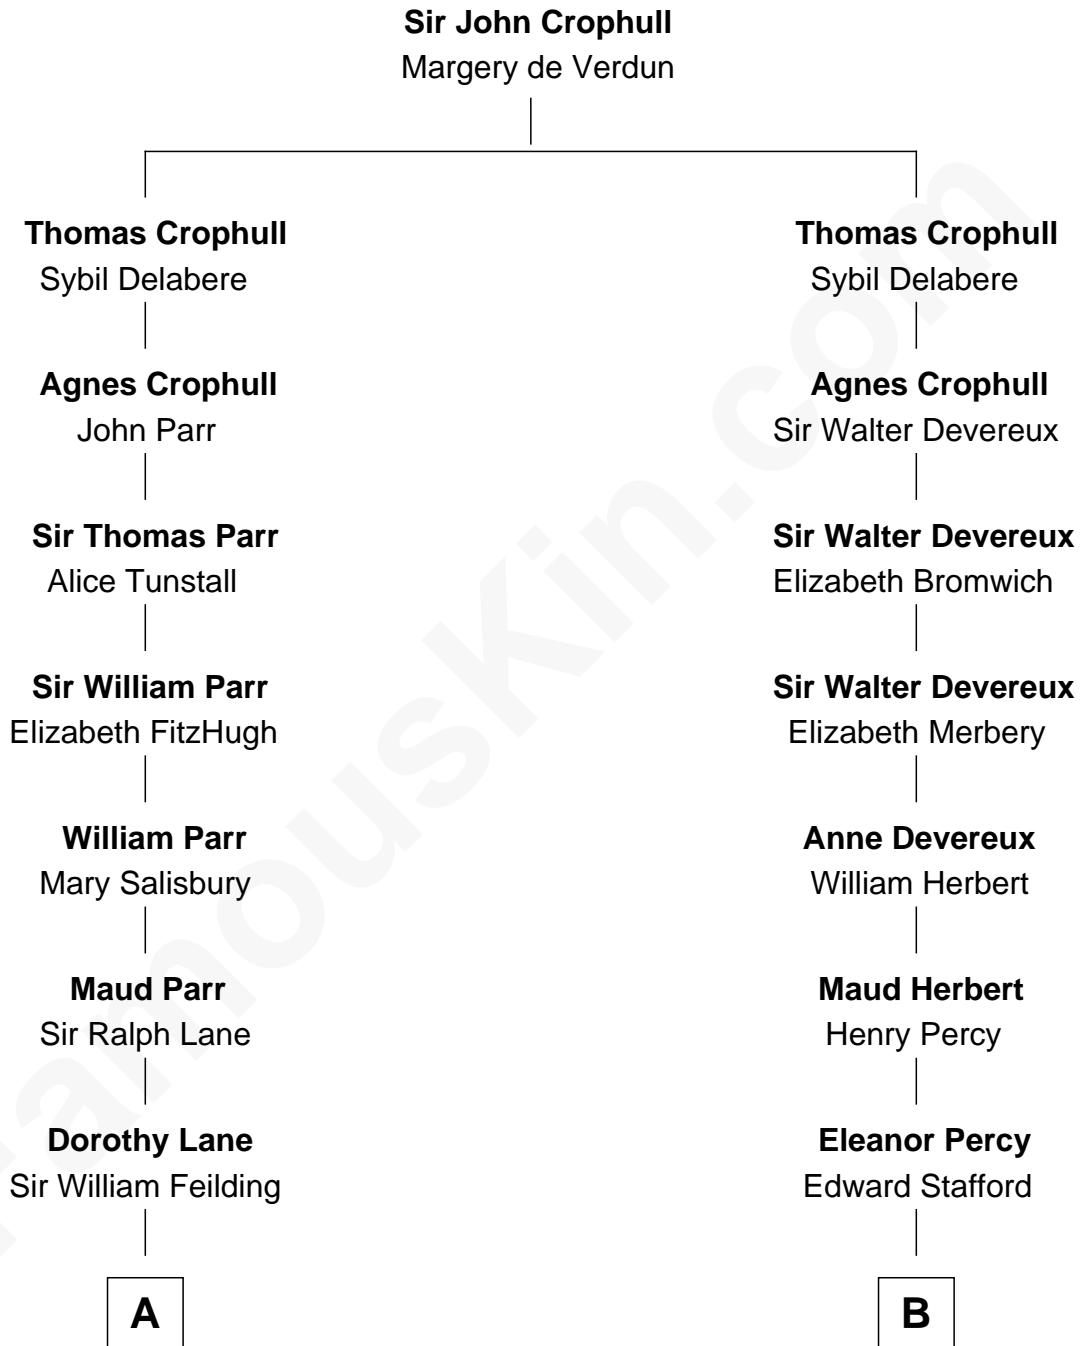

FamousKin.com Relationship Chart of

Guy Ritchie

British Filmmaker

15th cousin 5 times removed of

John Carroll

Founder of Georgetown University

C

—
Vivian Guy Ouseley McLaughlin

Edith Jane Martineau

—
Doris Margaretta McLaughlin

Stuart John Ritchie

—
John Vivian Ritchie

Amber Mary Parkinson

—
Guy Ritchie

British Filmmaker

FamousKin.com