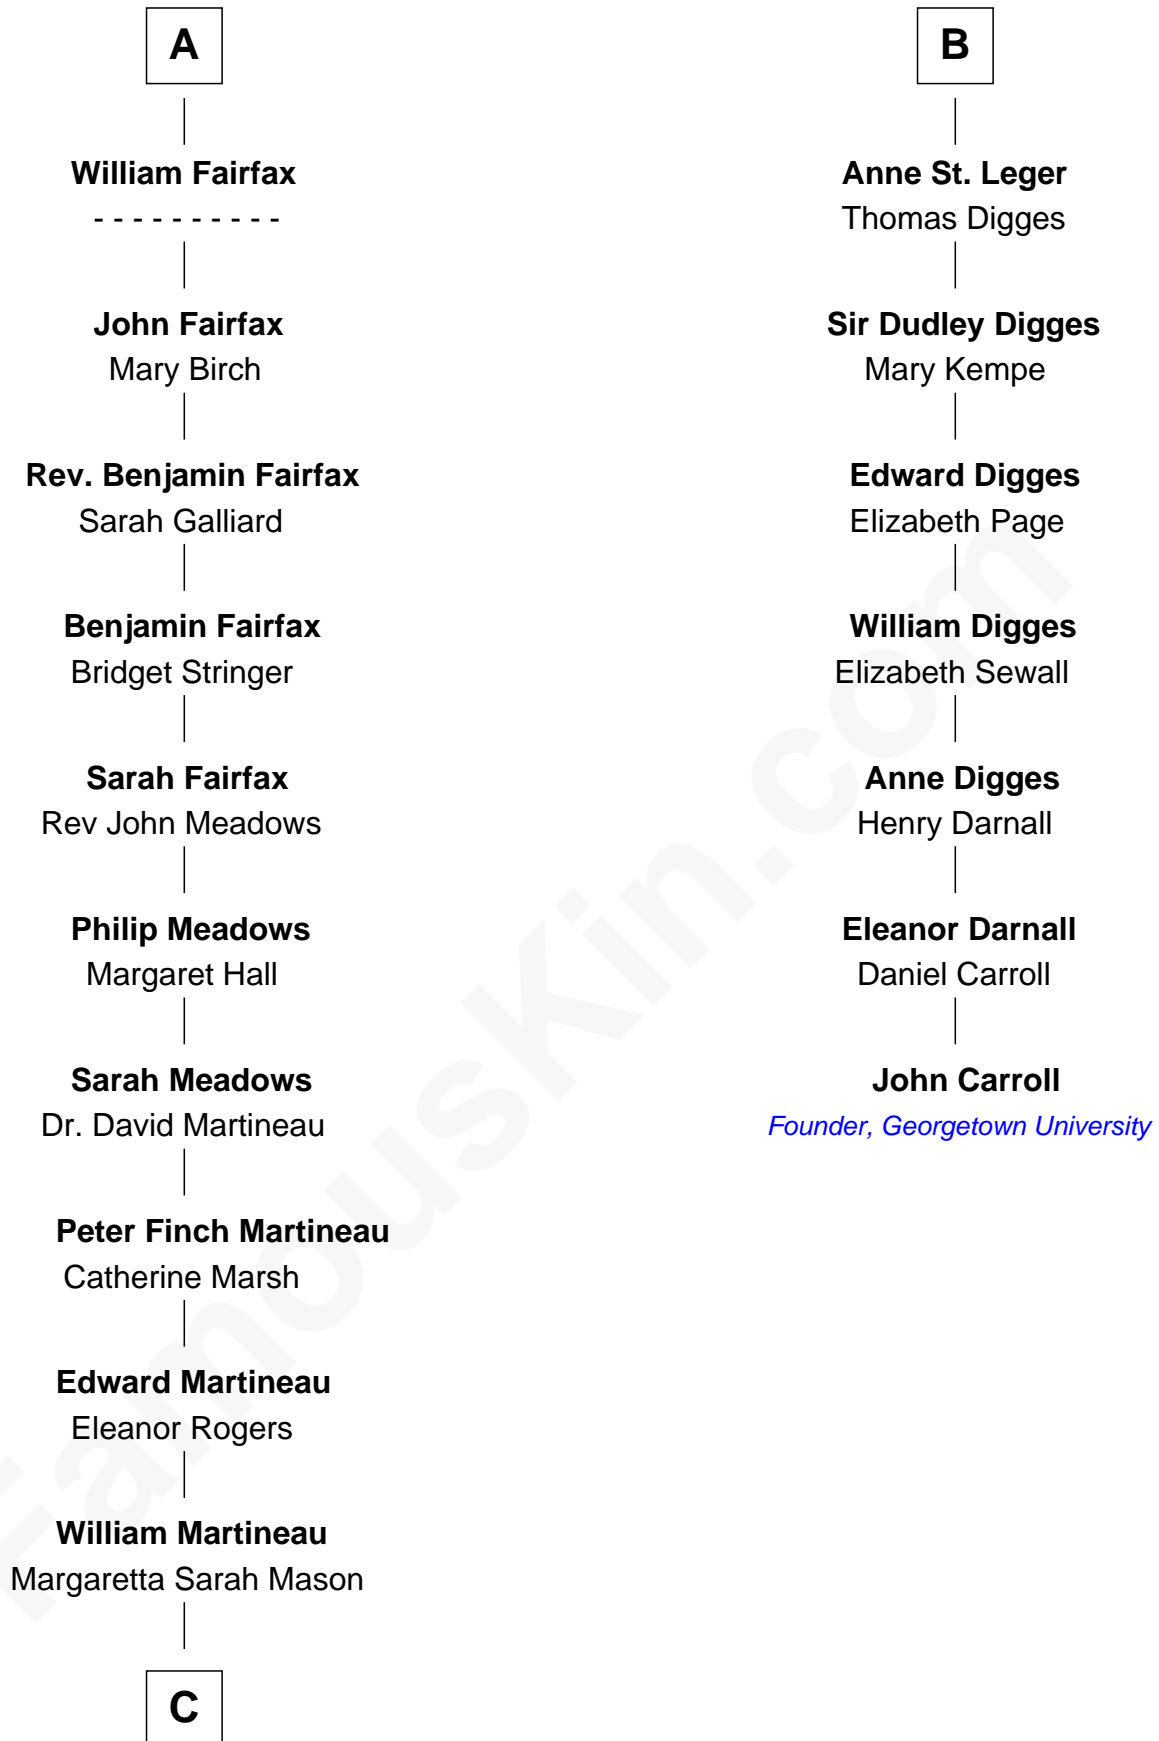

# FamousKin.com Relationship Chart of

**Guy Ritchie**

*British Filmmaker*

13th cousin 7 times removed of

**John Carroll**

*Founder of Georgetown University*

**C**

—  
**Edith Jane Martineau**  
Vivian Guy Ouseley McLaughlin

—  
**Doris Margaretta McLaughlin**  
Stuart John Ritchie

—  
**John Vivian Ritchie**  
Amber Mary Parkinson

—  
**Guy Ritchie**  
*British Filmmaker*

FamousKin.com