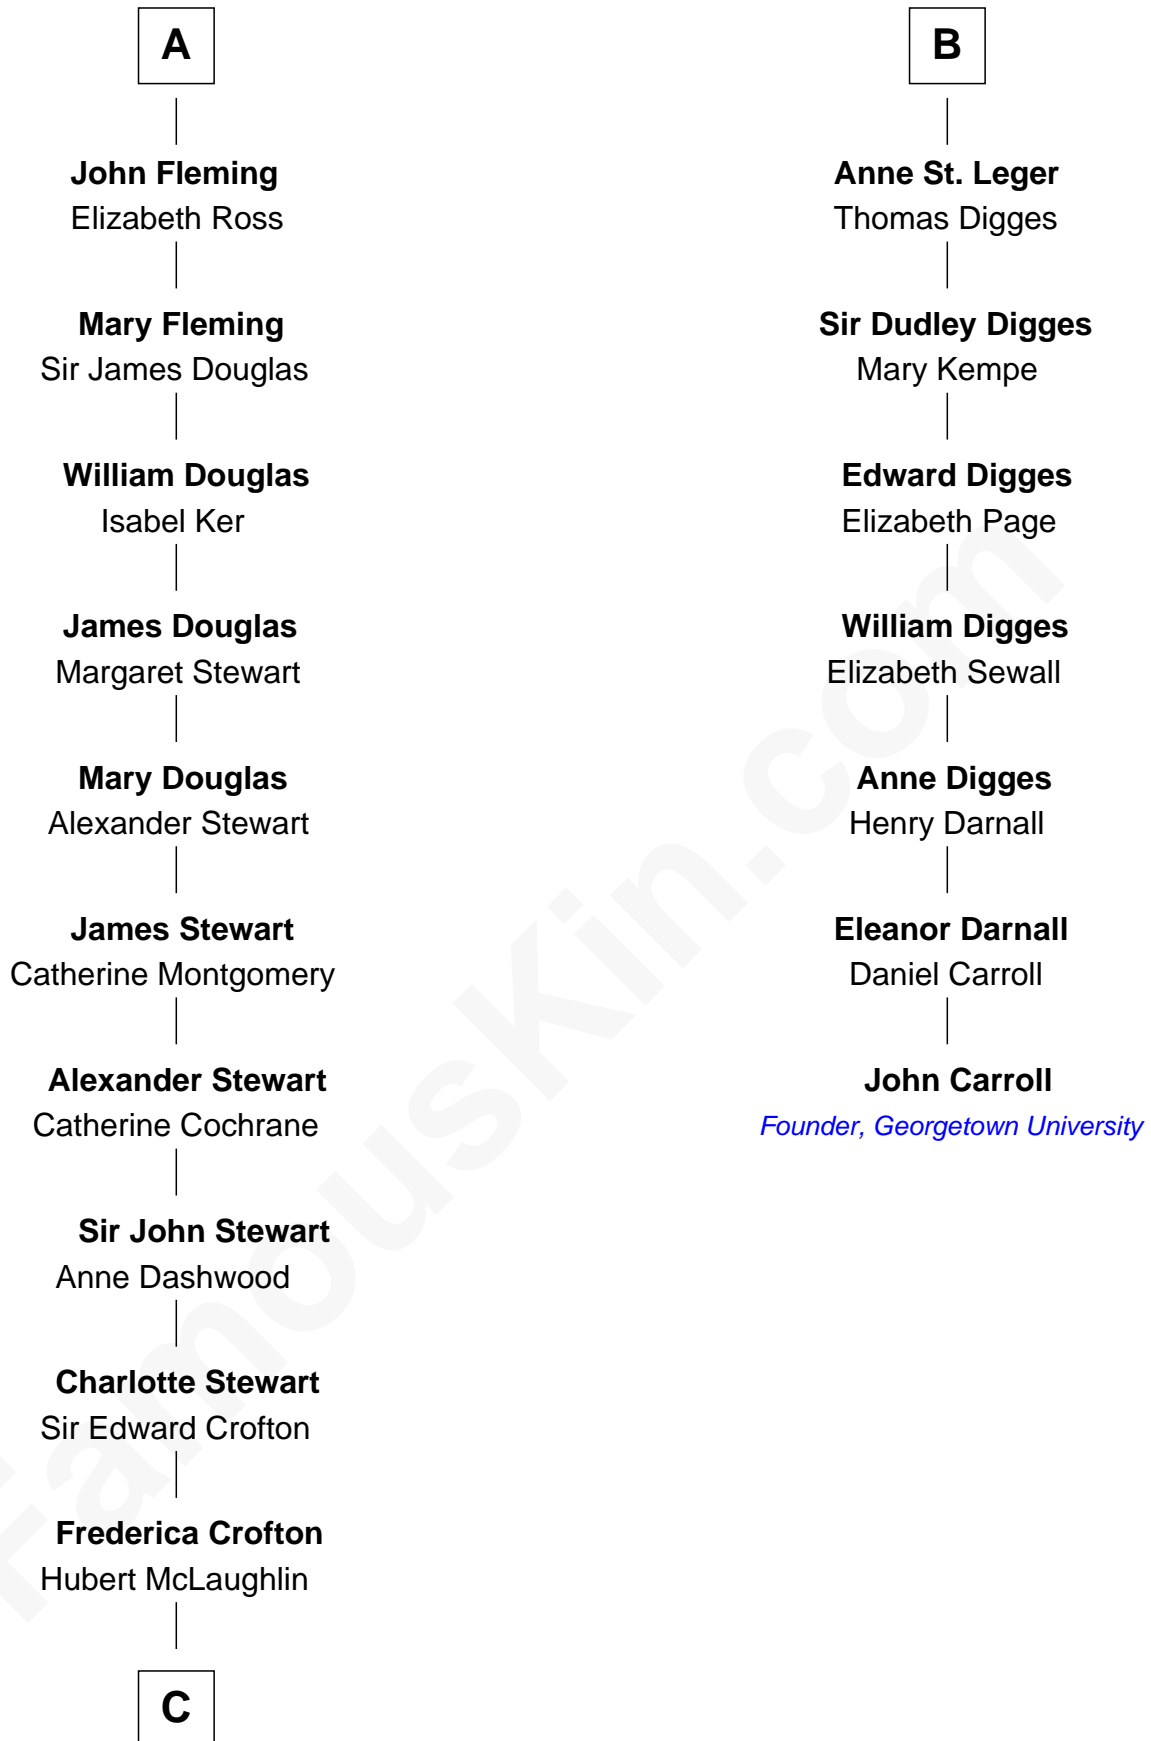

FamousKin.com Relationship Chart of

Guy Ritchie

British Filmmaker

13th cousin 7 times removed of

John Carroll

Founder of Georgetown University

C

—
Vivian Guy Ouseley McLaughlin

Edith Jane Martineau

—
Doris Margareta McLaughlin

Stuart John Ritchie

—
John Vivian Ritchie

Amber Mary Parkinson

—
Guy Ritchie

British Filmmaker

FamousKin.com