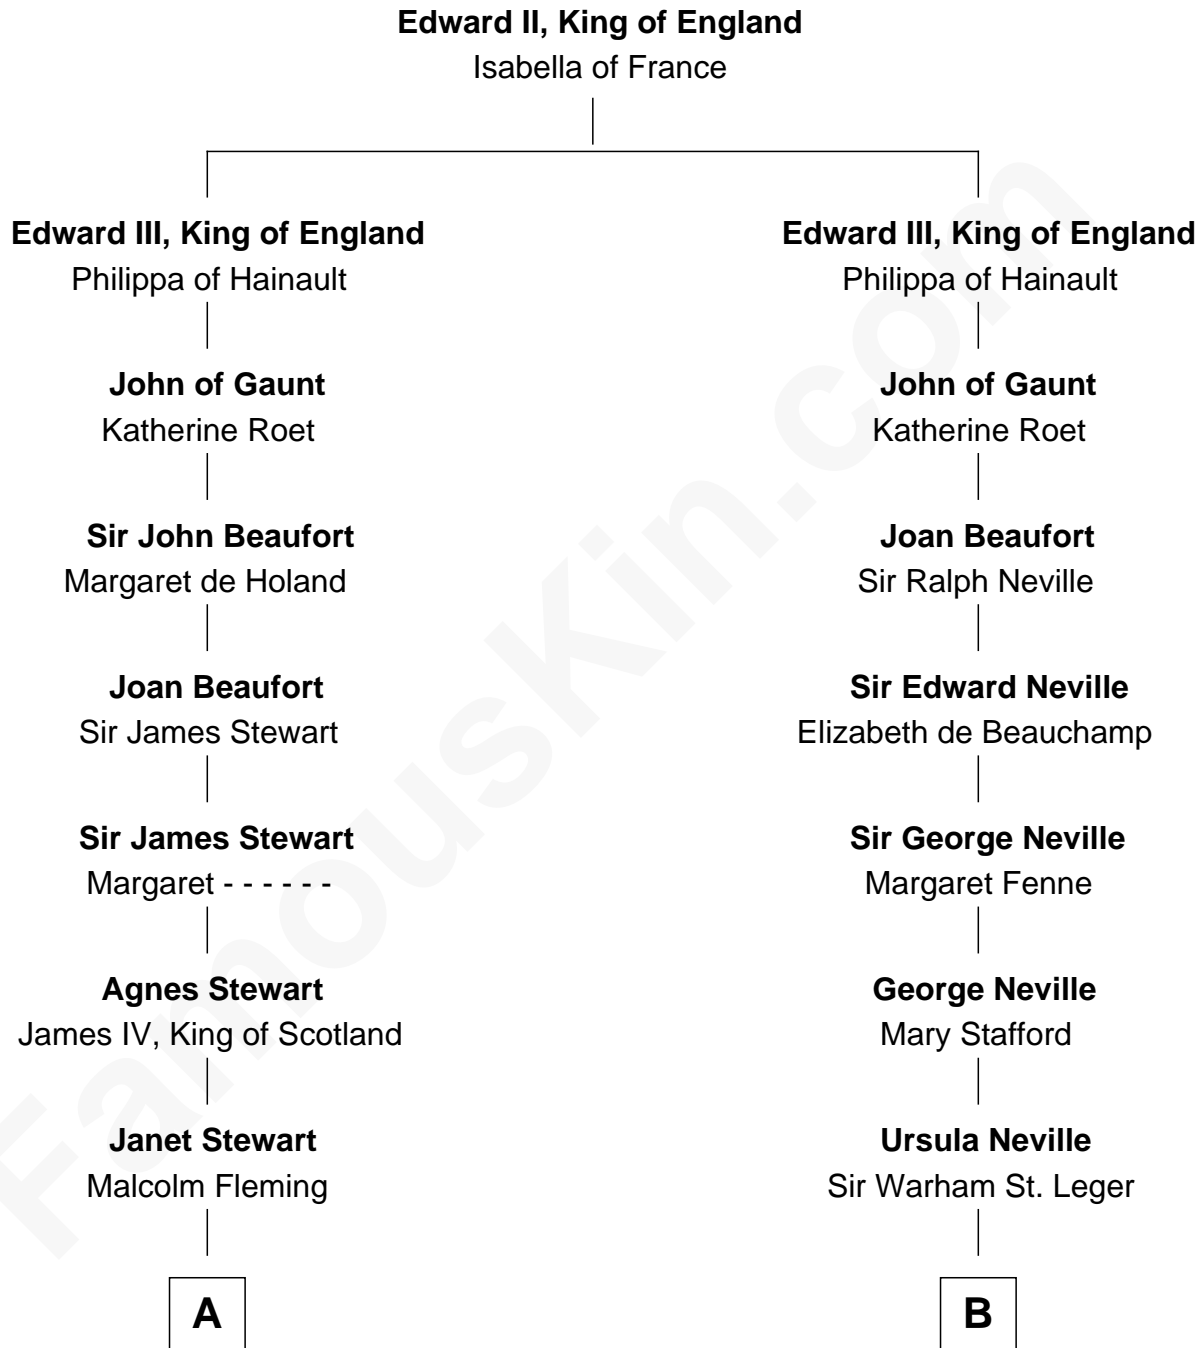

FamousKin.com Relationship Chart of

Guy Ritchie

British Filmmaker

13th cousin 7 times removed of

John Carroll

Founder of Georgetown University

C

—
Vivian Guy Ouseley McLaughlin

Edith Jane Martineau

—
Doris Margareta McLaughlin

Stuart John Ritchie

—
John Vivian Ritchie

Amber Mary Parkinson

—
Guy Ritchie

British Filmmaker

FamousKin.com