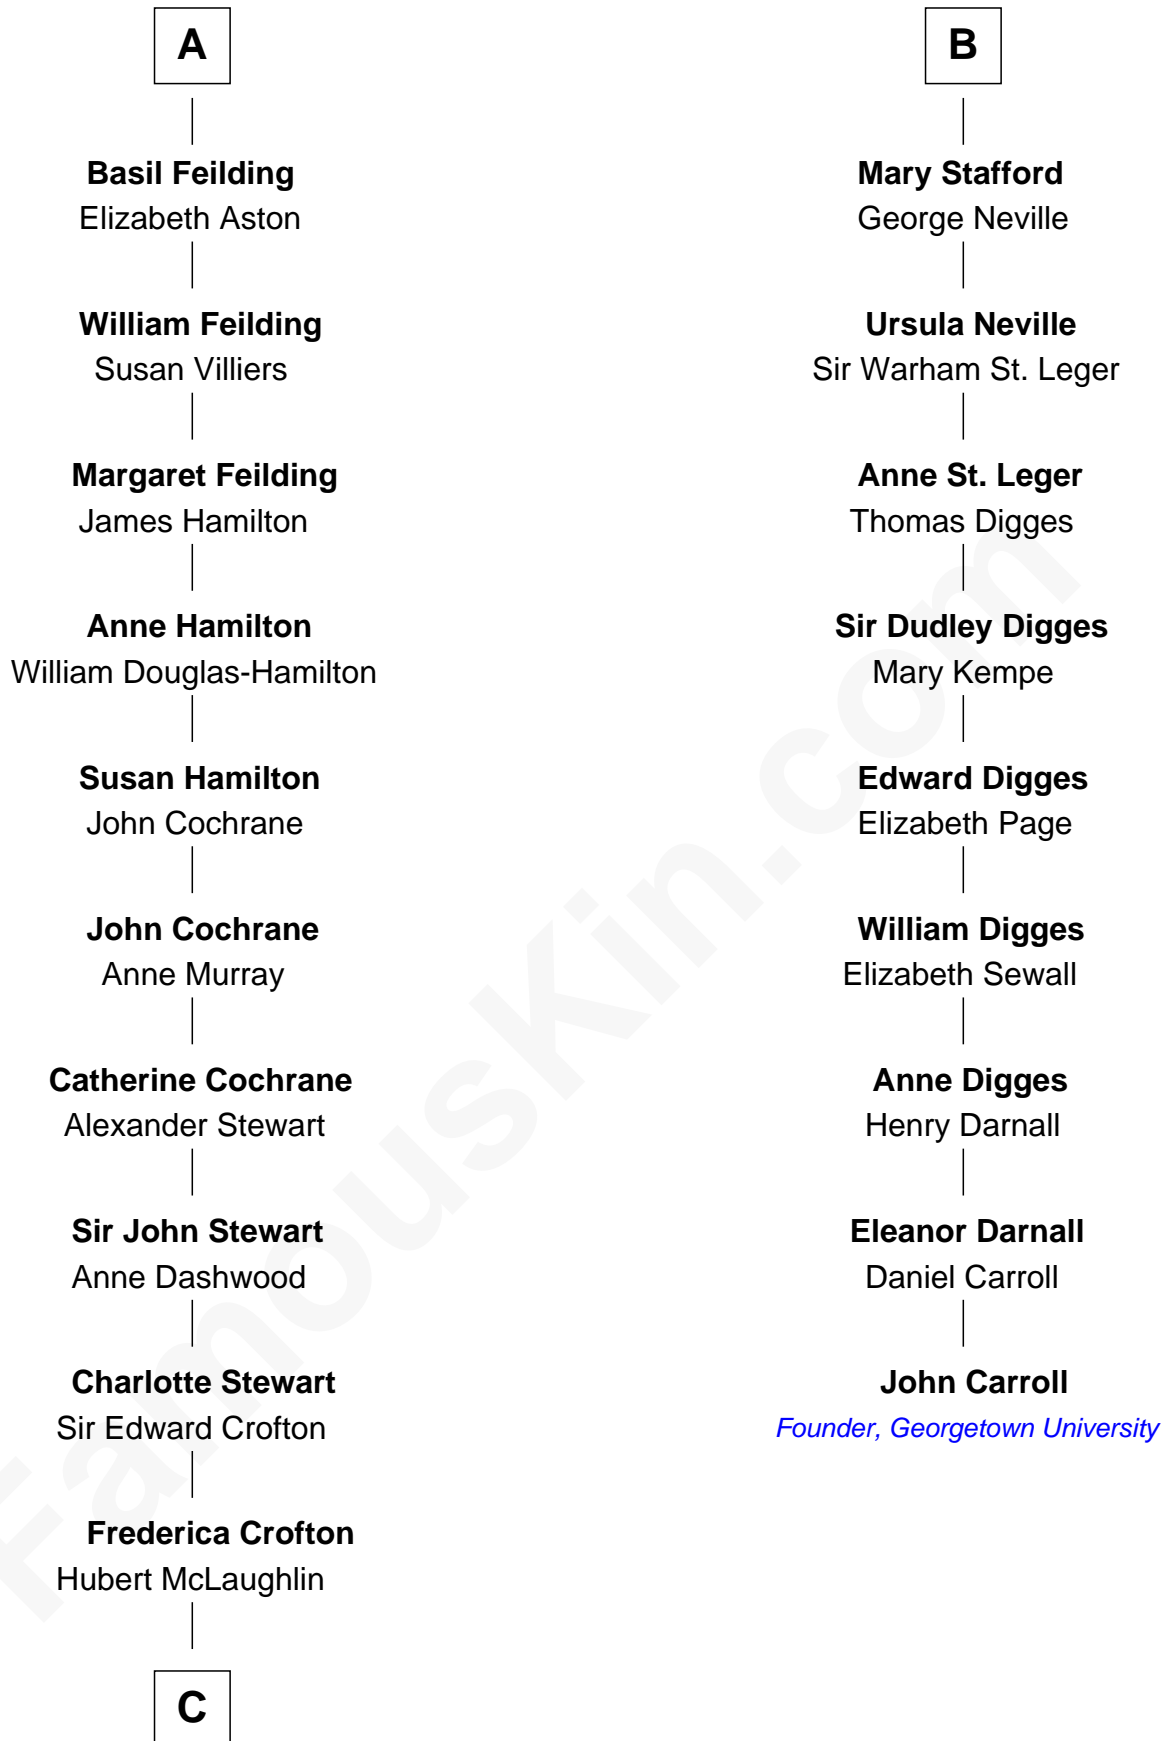

# FamousKin.com Relationship Chart of

**Guy Ritchie**

*British Filmmaker*

15th cousin 5 times removed of

**John Carroll**

*Founder of Georgetown University*

**Sir John Delabere**

**C**

—  
**Vivian Guy Ouseley McLaughlin**

Edith Jane Martineau

—  
**Doris Margareta McLaughlin**

Stuart John Ritchie

—  
**John Vivian Ritchie**

Amber Mary Parkinson

—  
**Guy Ritchie**

*British Filmmaker*