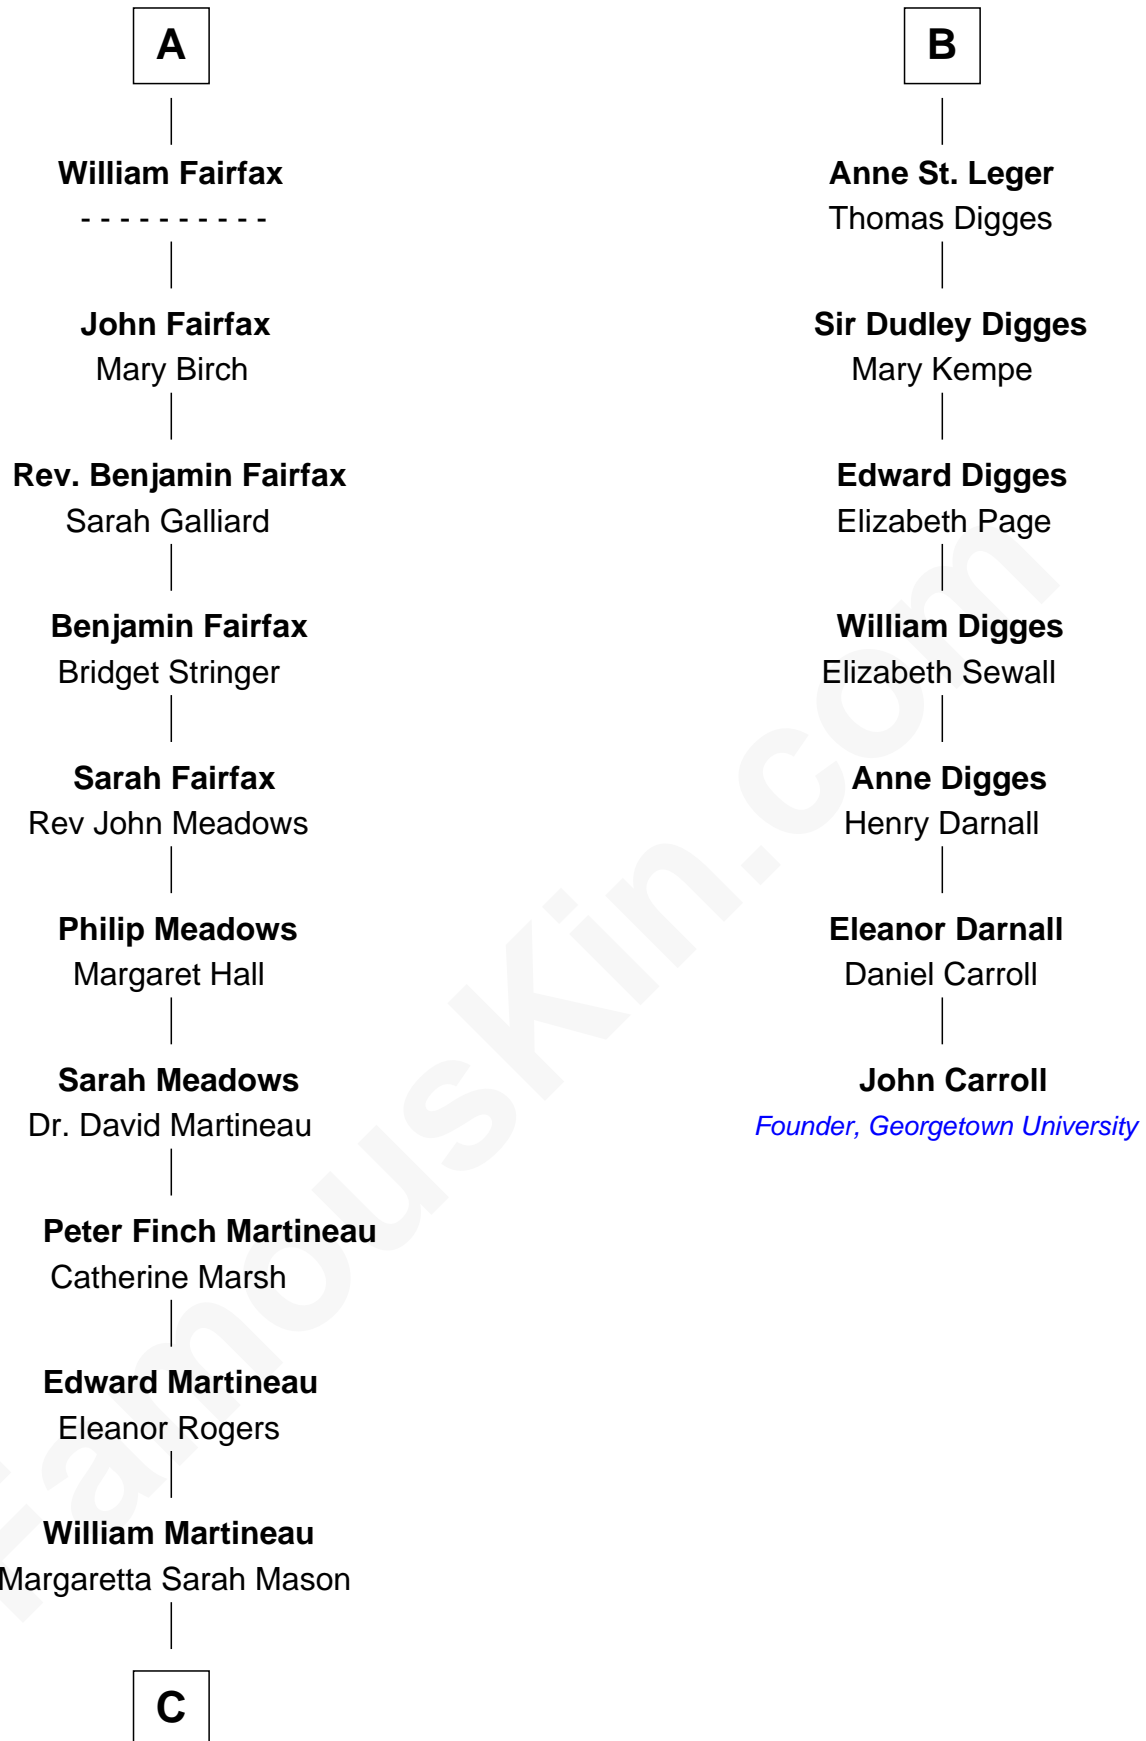

# FamousKin.com Relationship Chart of

**Guy Ritchie**

*British Filmmaker*

13th cousin 7 times removed of

**John Carroll**

*Founder of Georgetown University*

**Sir Ranulph de Neville**  
Euphemia de Clavinging

**C**

—  
**Edith Jane Martineau**  
Vivian Guy Ouseley McLaughlin

—  
**Doris Margaretta McLaughlin**  
Stuart John Ritchie

—  
**John Vivian Ritchie**  
Amber Mary Parkinson

—  
**Guy Ritchie**  
*British Filmmaker*

FamousKin.com