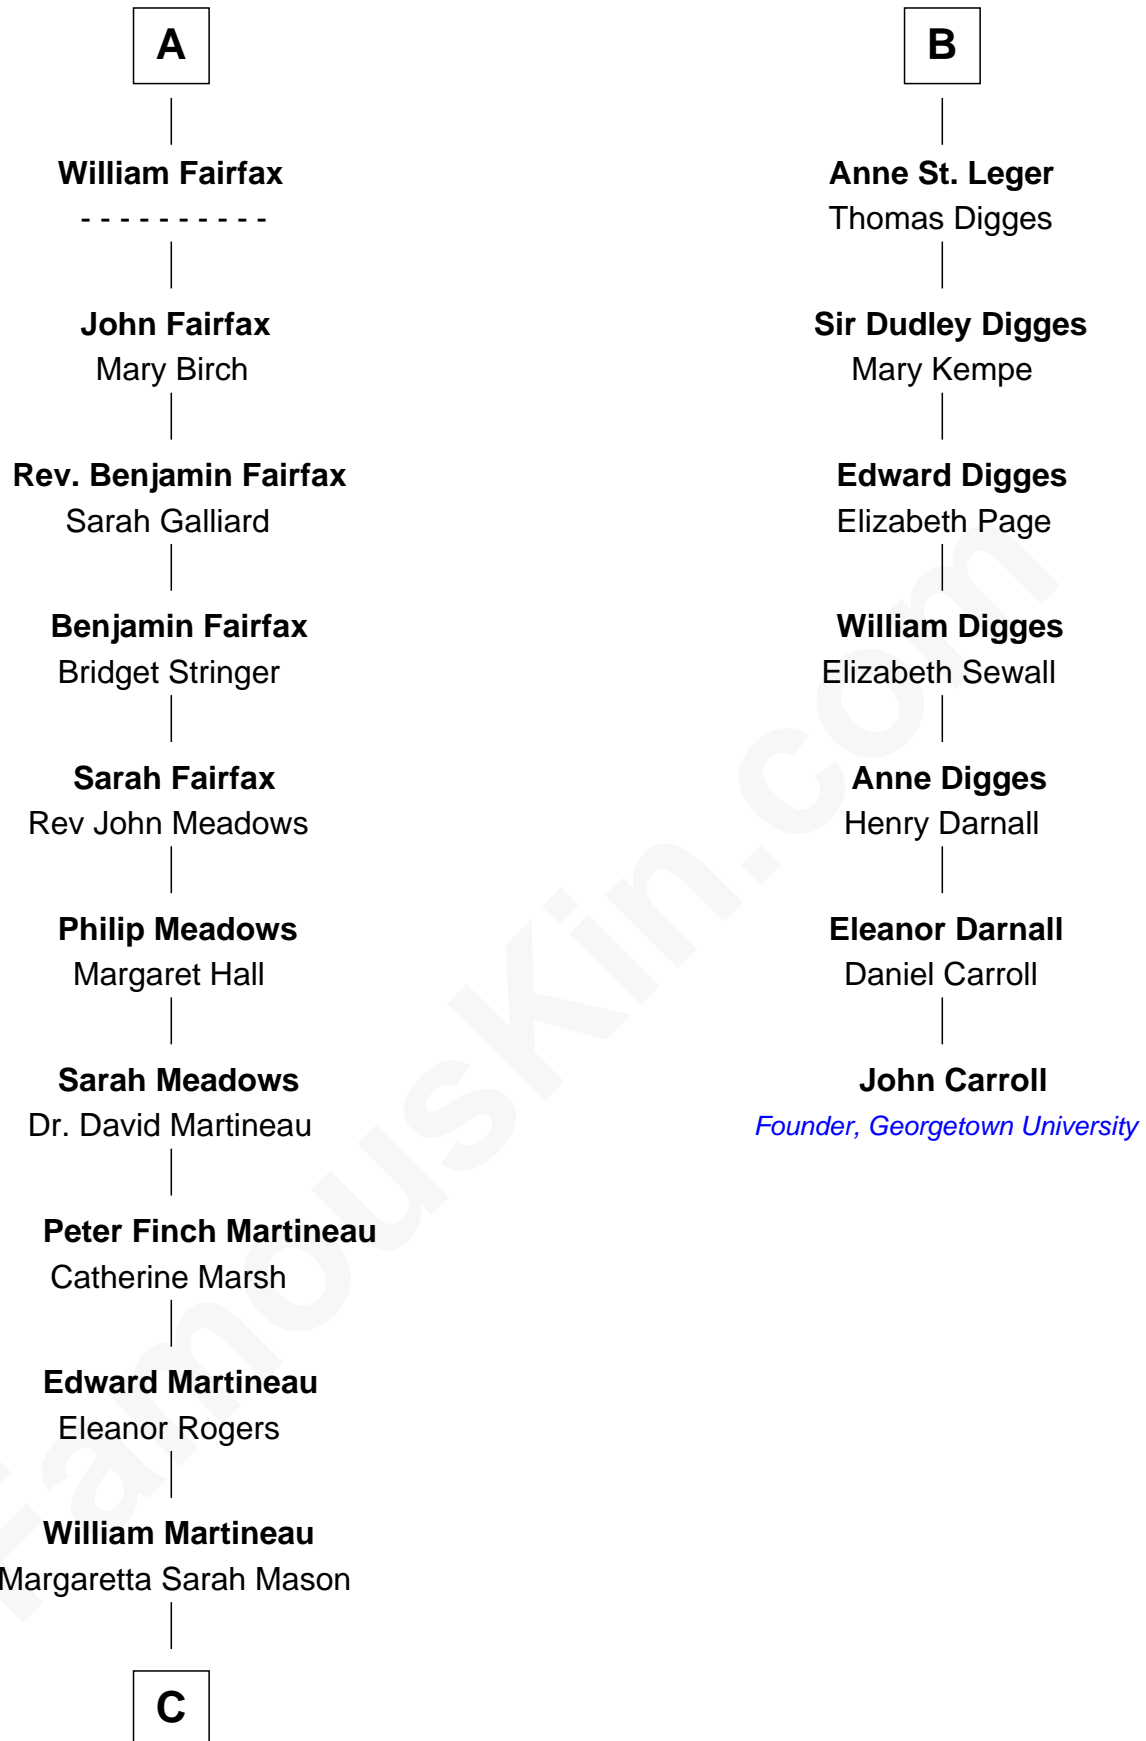

# FamousKin.com Relationship Chart of

**Guy Ritchie**

*British Filmmaker*

13th cousin 7 times removed of

**John Carroll**

*Founder of Georgetown University*

**Sir Hugh I de Audley**

Iseult de Mortimer

**C**

—  
**Edith Jane Martineau**  
Vivian Guy Ouseley McLaughlin

—  
**Doris Margaretta McLaughlin**  
Stuart John Ritchie

—  
**John Vivian Ritchie**  
Amber Mary Parkinson

—  
**Guy Ritchie**  
*British Filmmaker*

FamousKin.com