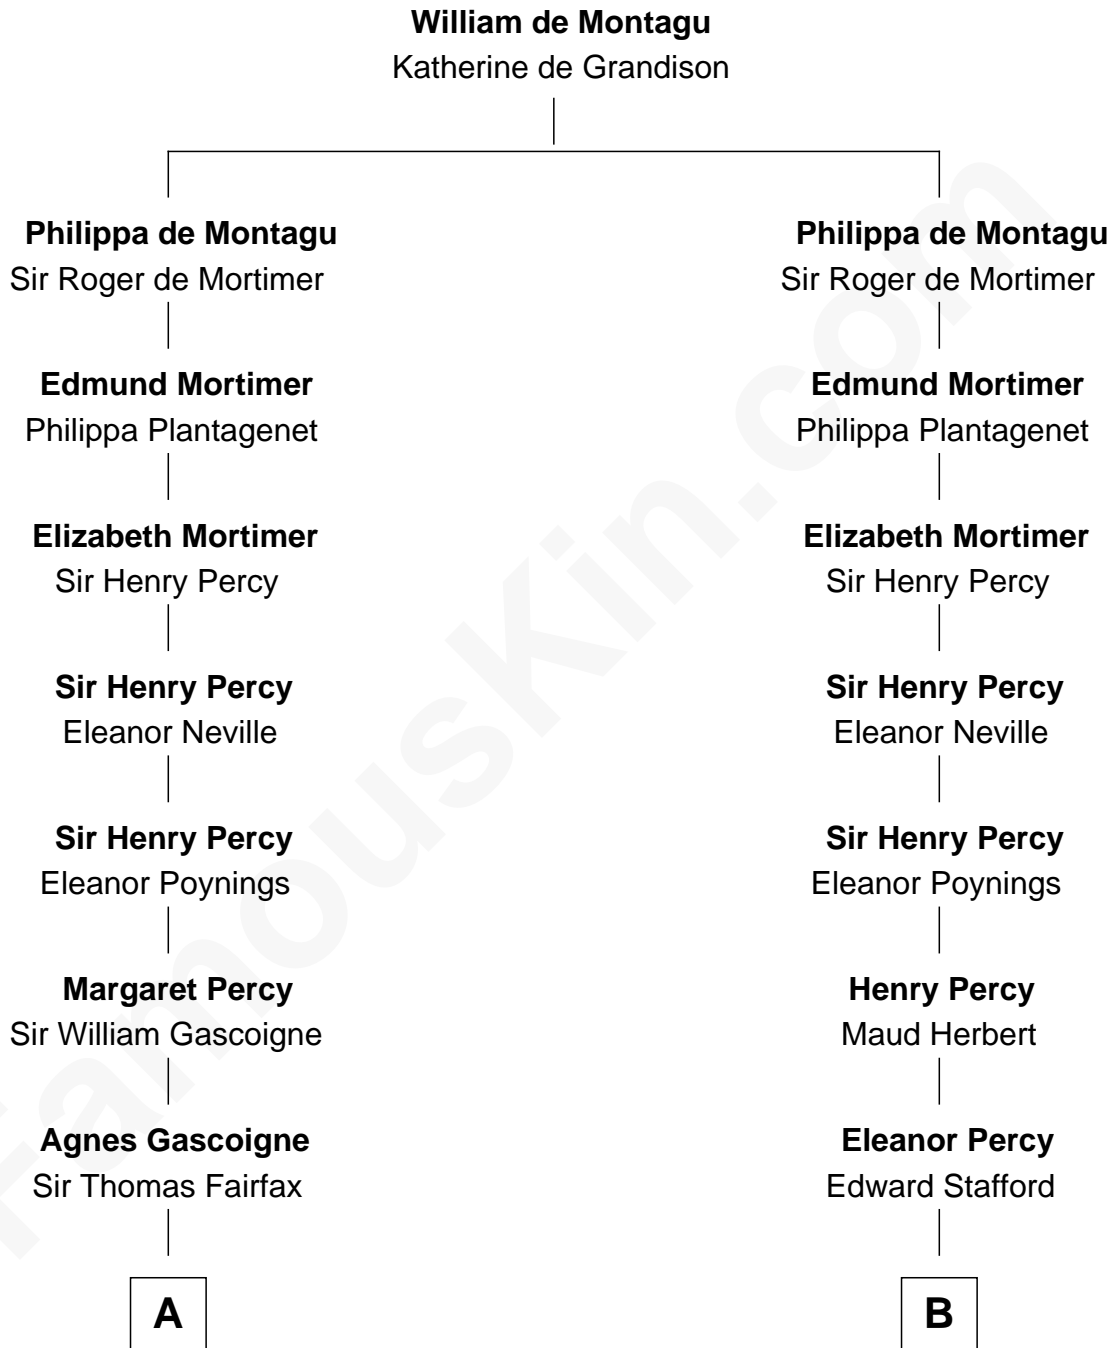

FamousKin.com Relationship Chart of

Guy Ritchie

British Filmmaker

15th cousin 5 times removed of

John Carroll

Founder of Georgetown University

C

—
Edith Jane Martineau
Vivian Guy Ouseley McLaughlin

—
Doris Margaretta McLaughlin
Stuart John Ritchie

—
John Vivian Ritchie
Amber Mary Parkinson

—
Guy Ritchie
British Filmmaker

FamousKin.com