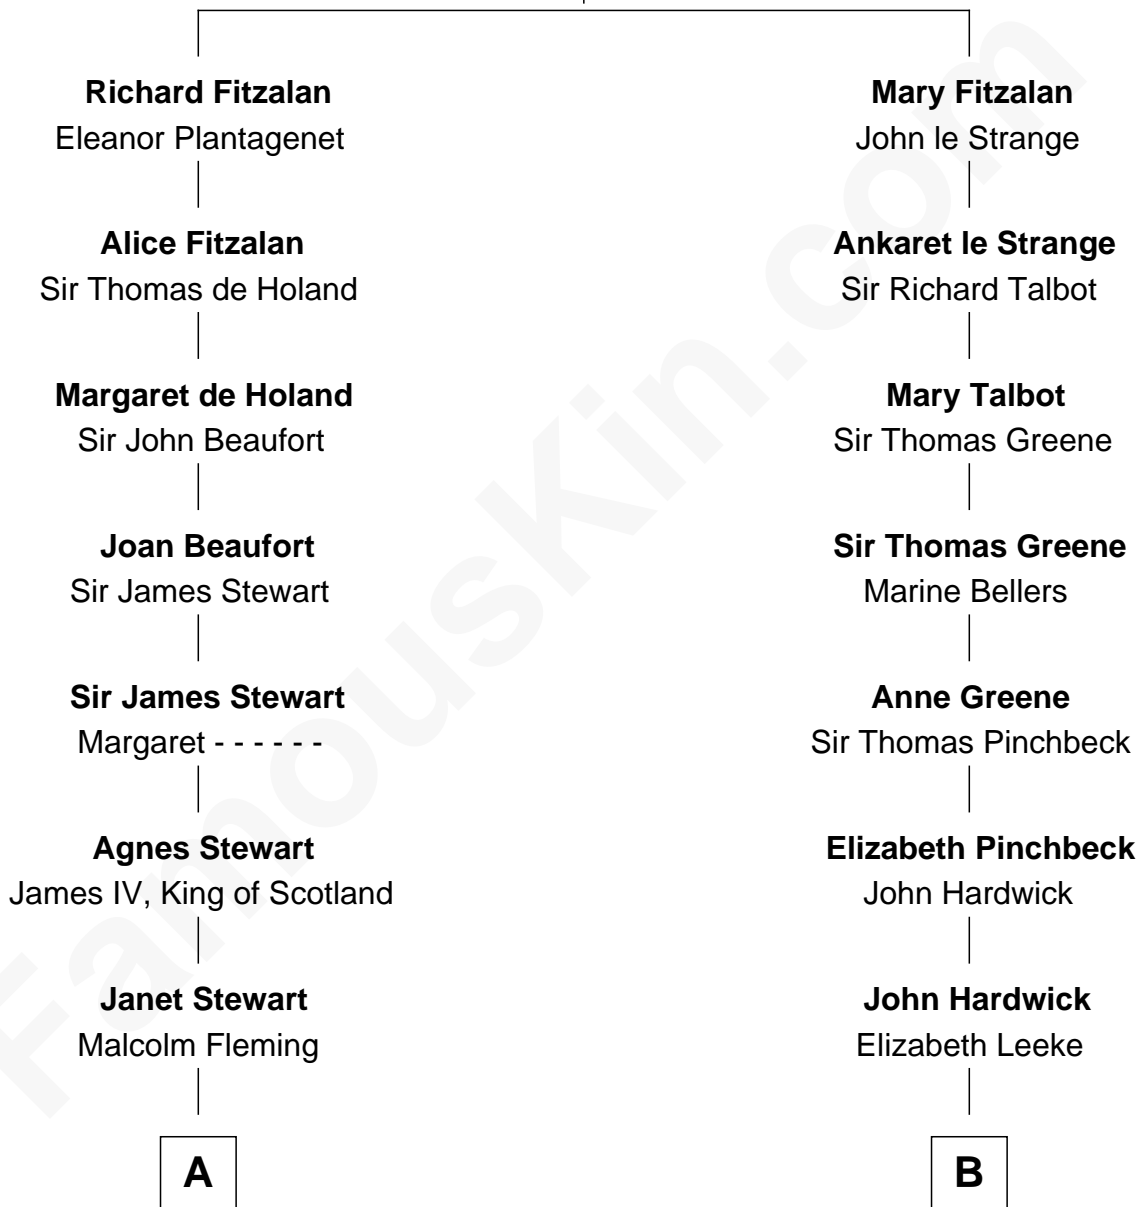

FamousKin.com Relationship Chart of

Guy Ritchie

British Filmmaker

14th cousin 6 times removed of

John Carroll

Founder of Georgetown University

Edmund Fitzalan

Alice de Warenne

C

—
Vivian Guy Ouseley McLaughlin

Edith Jane Martineau

—
Doris Margaretta McLaughlin

Stuart John Ritchie

—
John Vivian Ritchie

Amber Mary Parkinson

—
Guy Ritchie