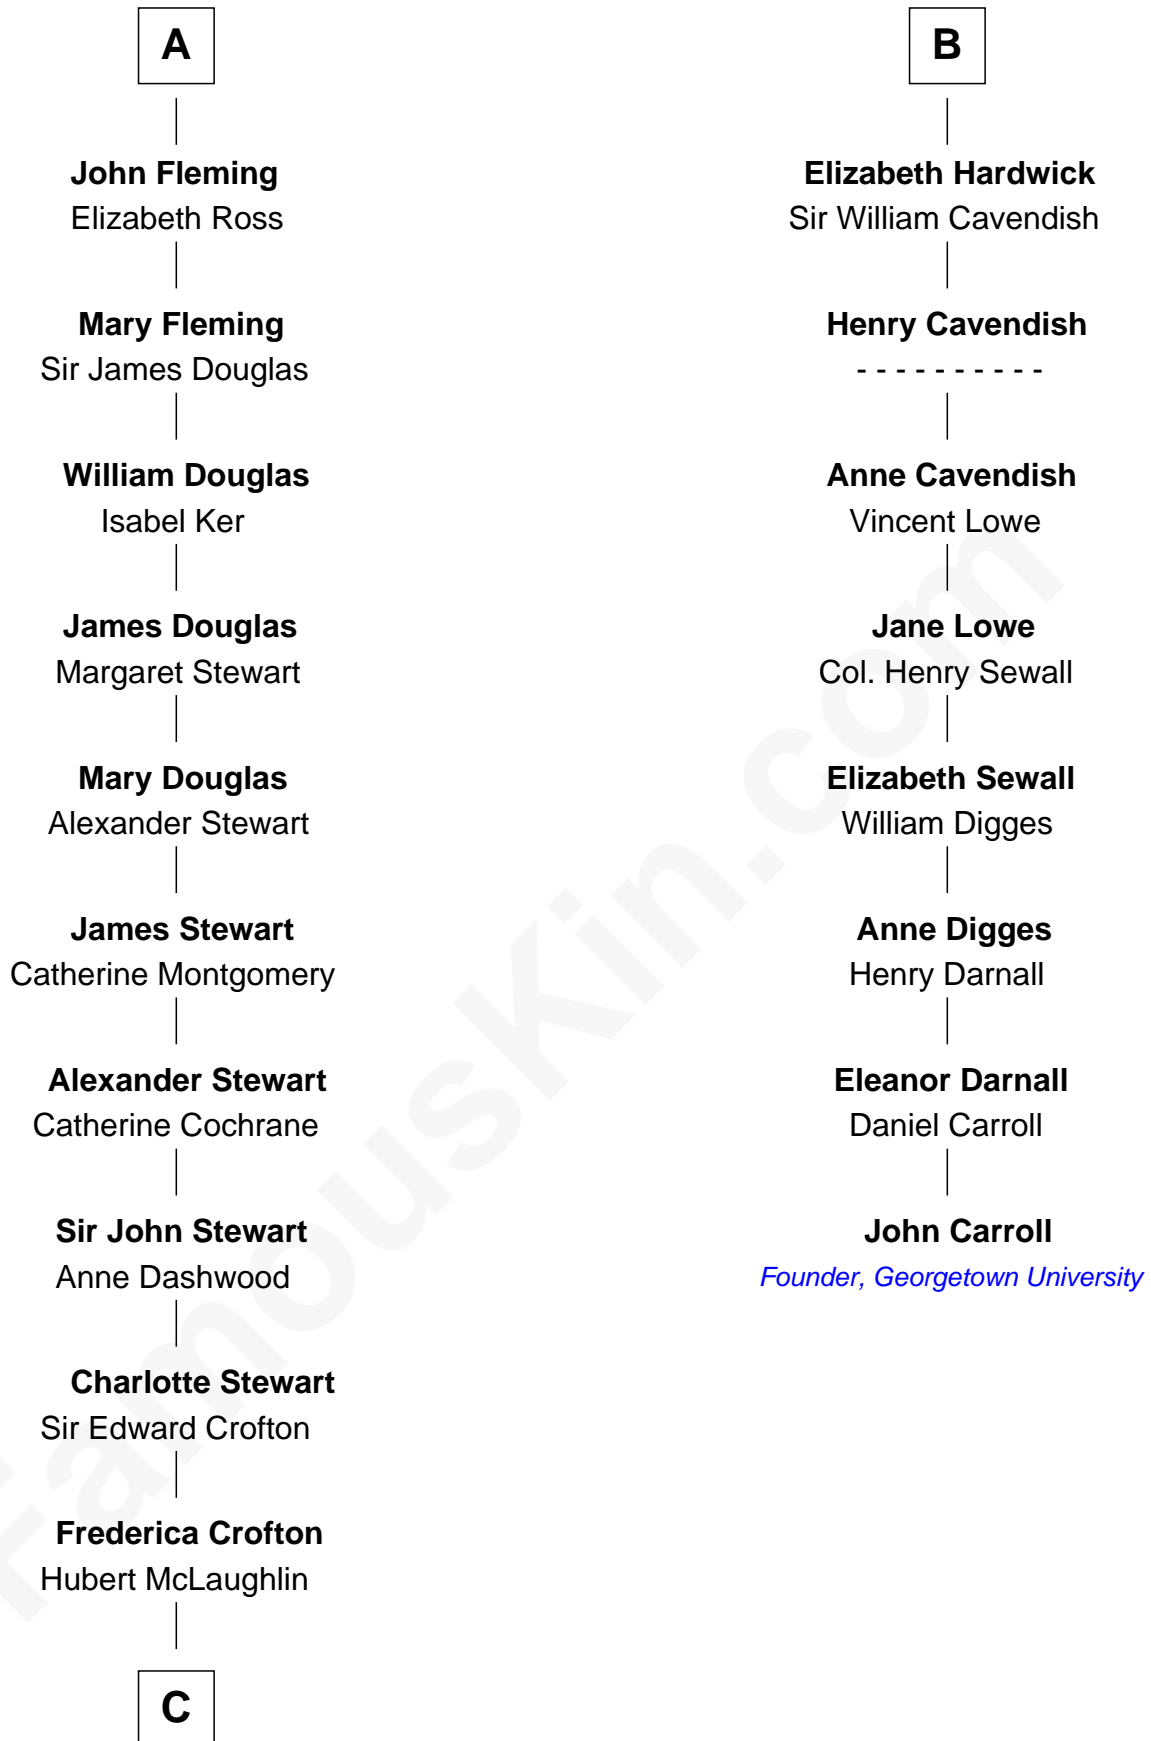

FamousKin.com Relationship Chart of

Guy Ritchie

British Filmmaker

14th cousin 6 times removed of

John Carroll

Founder of Georgetown University

Edmund Fitzalan

Alice de Warenne

C

—
Vivian Guy Ouseley McLaughlin

Edith Jane Martineau

—
Doris Margaretta McLaughlin

Stuart John Ritchie

—
John Vivian Ritchie

Amber Mary Parkinson

—
Guy Ritchie