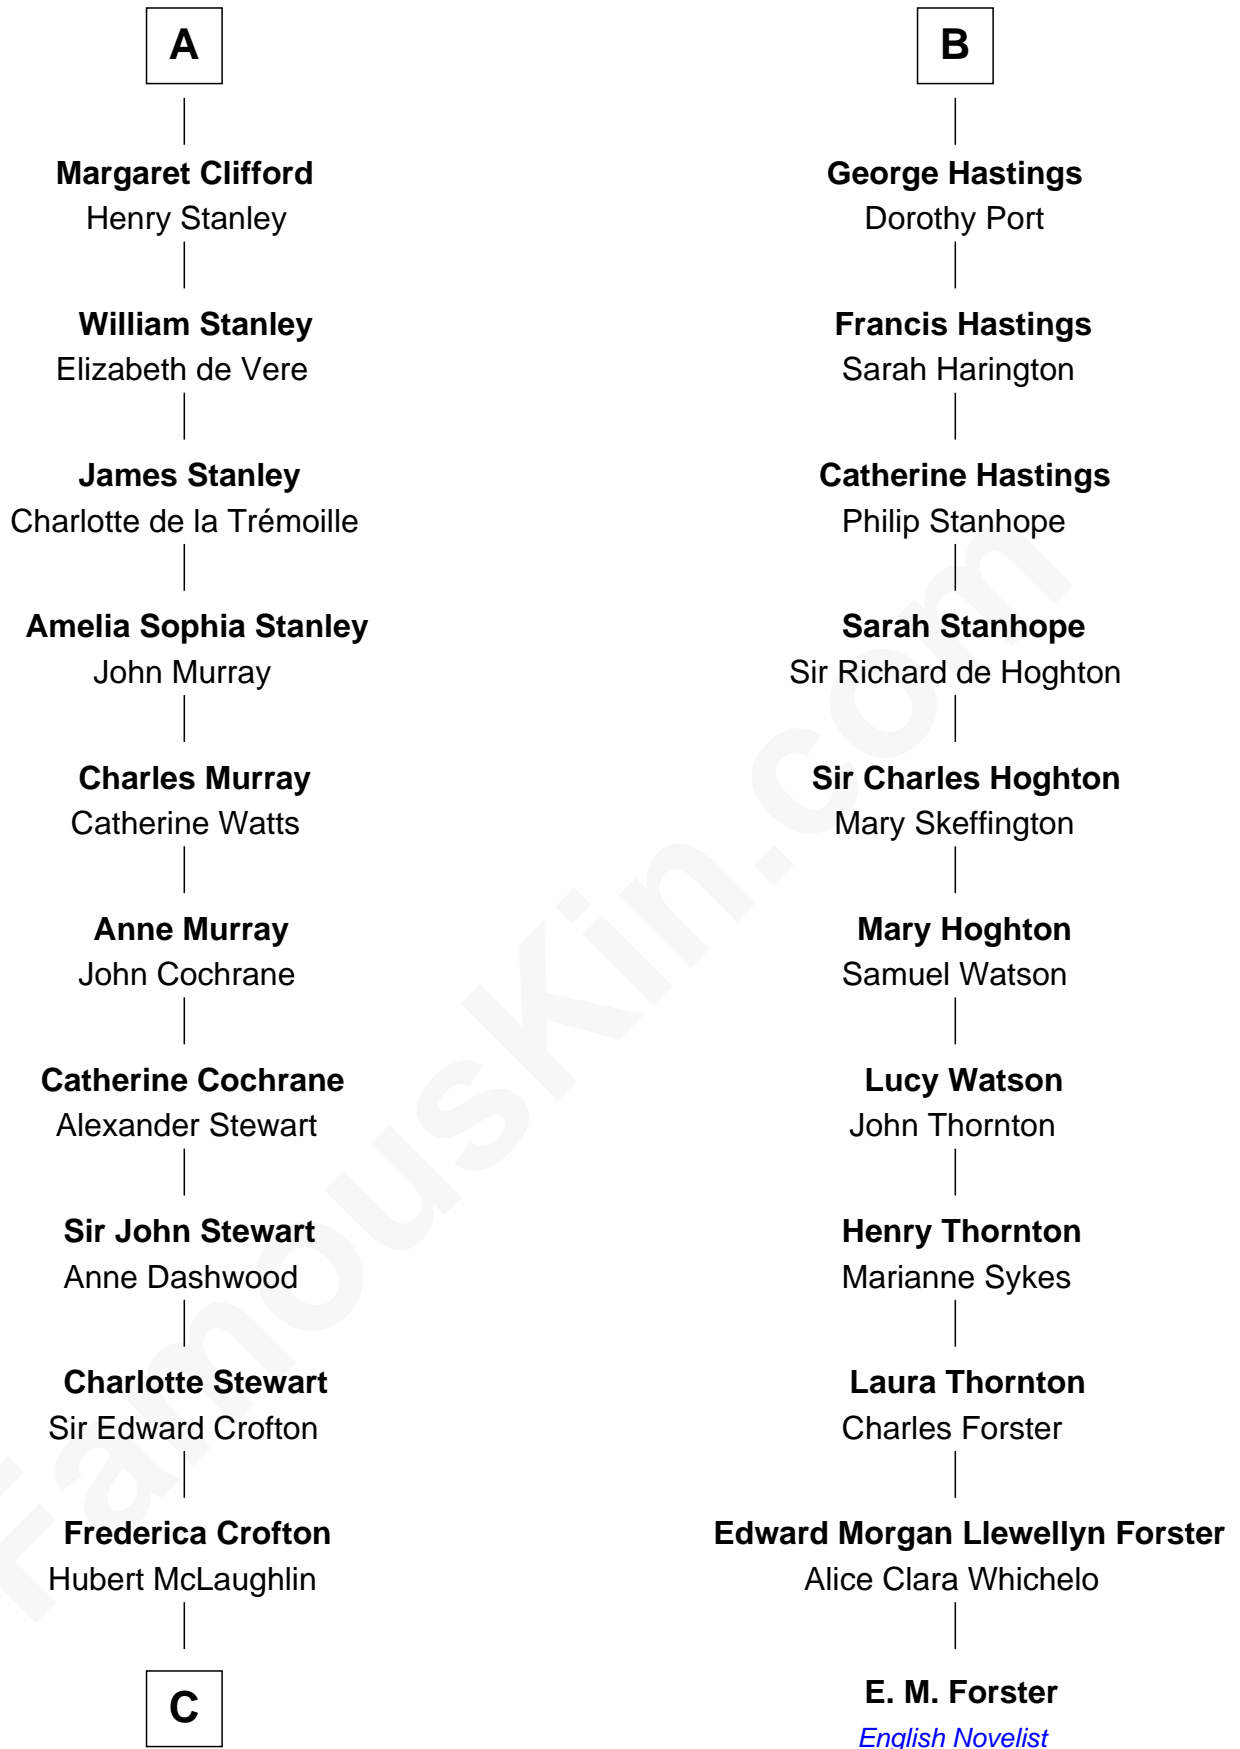

# FamousKin.com Relationship Chart of

**Guy Ritchie**

*British Filmmaker*

17th cousin 3 times removed of

**E. M. Forster**

*English Novelist*

**C**

—  
**Vivian Guy Ouseley McLaughlin**

Edith Jane Martineau

—  
**Doris Margareta McLaughlin**

Stuart John Ritchie

—  
**John Vivian Ritchie**

Amber Mary Parkinson

—  
**Guy Ritchie**

*British Filmmaker*

FamousKin.com