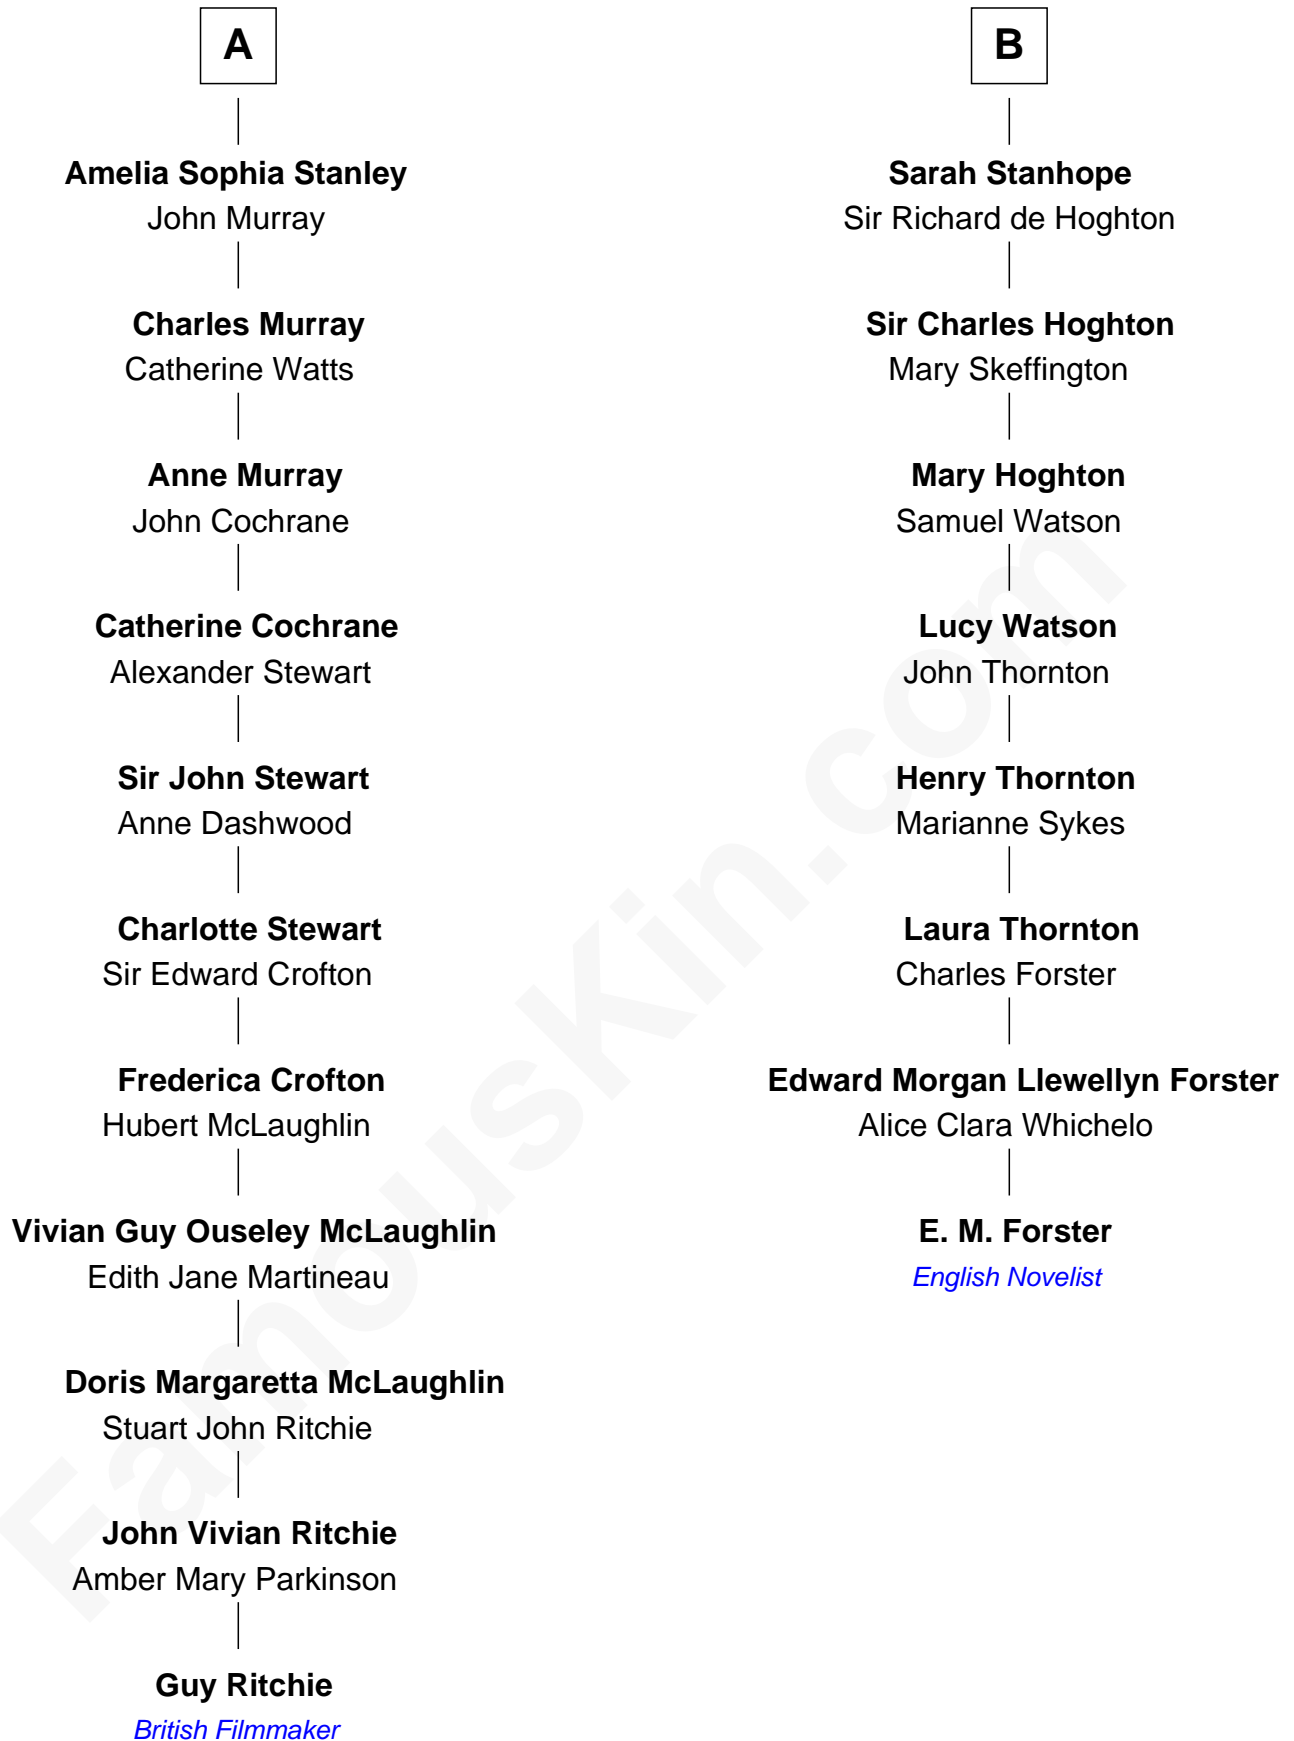

FamousKin.com Relationship Chart of

Guy Ritchie

British Filmmaker

14th cousin 3 times removed of

E. M. Forster

English Novelist

Edmund Beaufort
Eleanor Beauchamp

Guy Ritchie photo by [Georges Biard](#) (CC BY-SA 3.0)