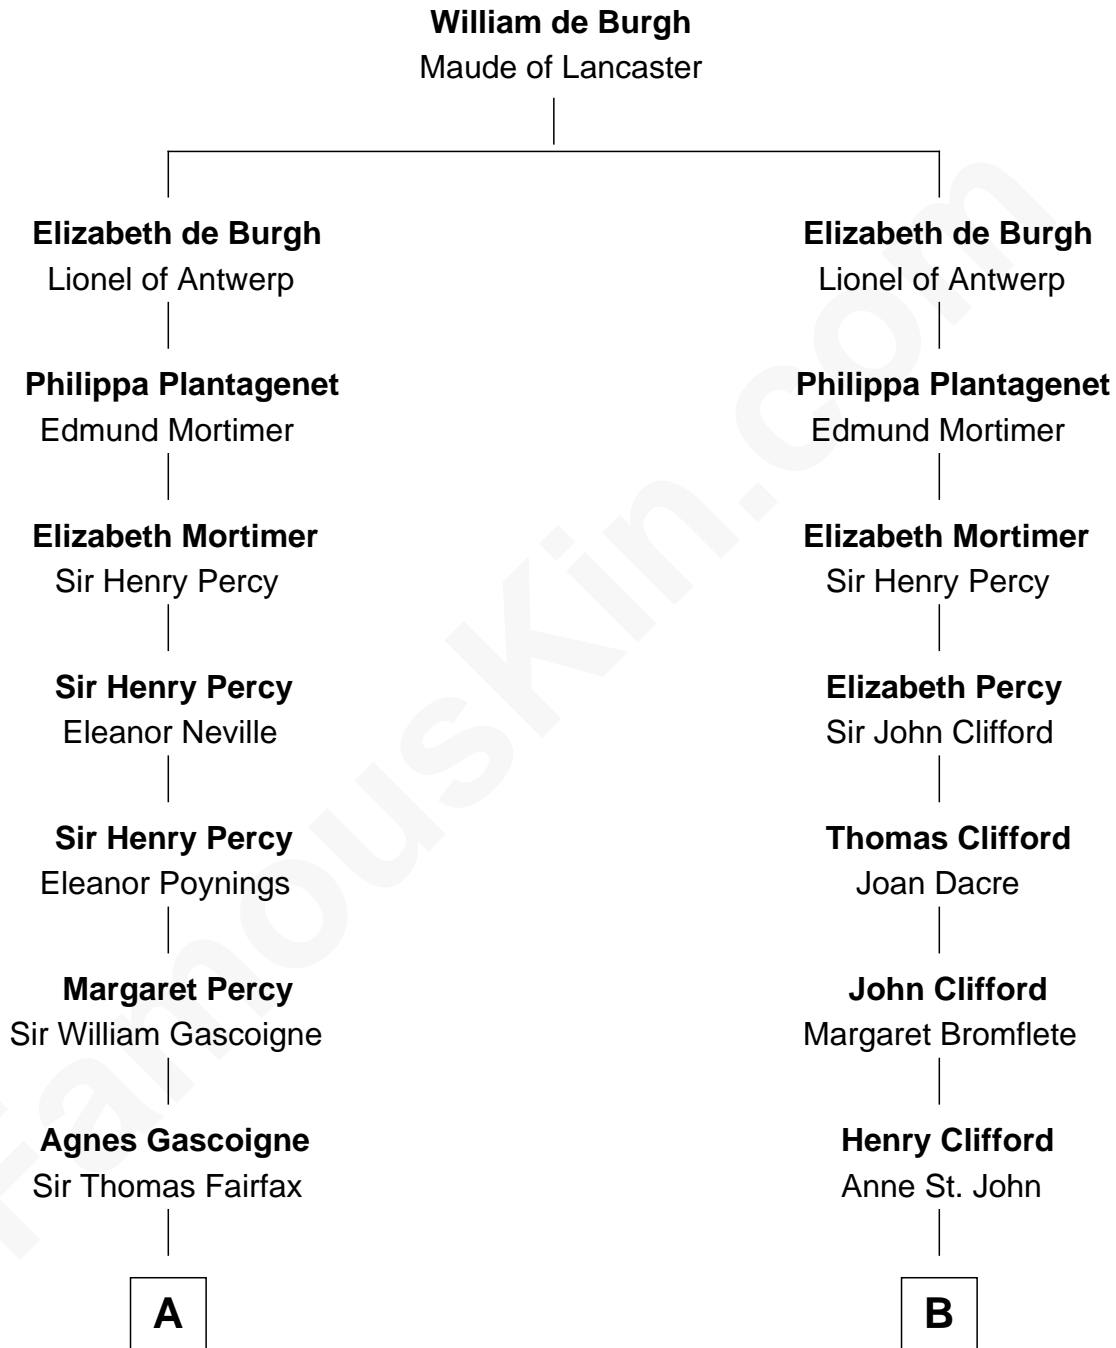

FamousKin.com Relationship Chart of

Guy Ritchie

British Filmmaker

11th cousin 9 times removed of

John Mansfield

(c1601 - 1674) Susan & Ellen passenger 1635

C

Edith Jane Martineau
Vivian Guy Ouseley McLaughlin

Doris Margaretta McLaughlin
Stuart John Ritchie

John Vivian Ritchie
Amber Mary Parkinson

Guy Ritchie
British Filmmaker

FamousKin.com