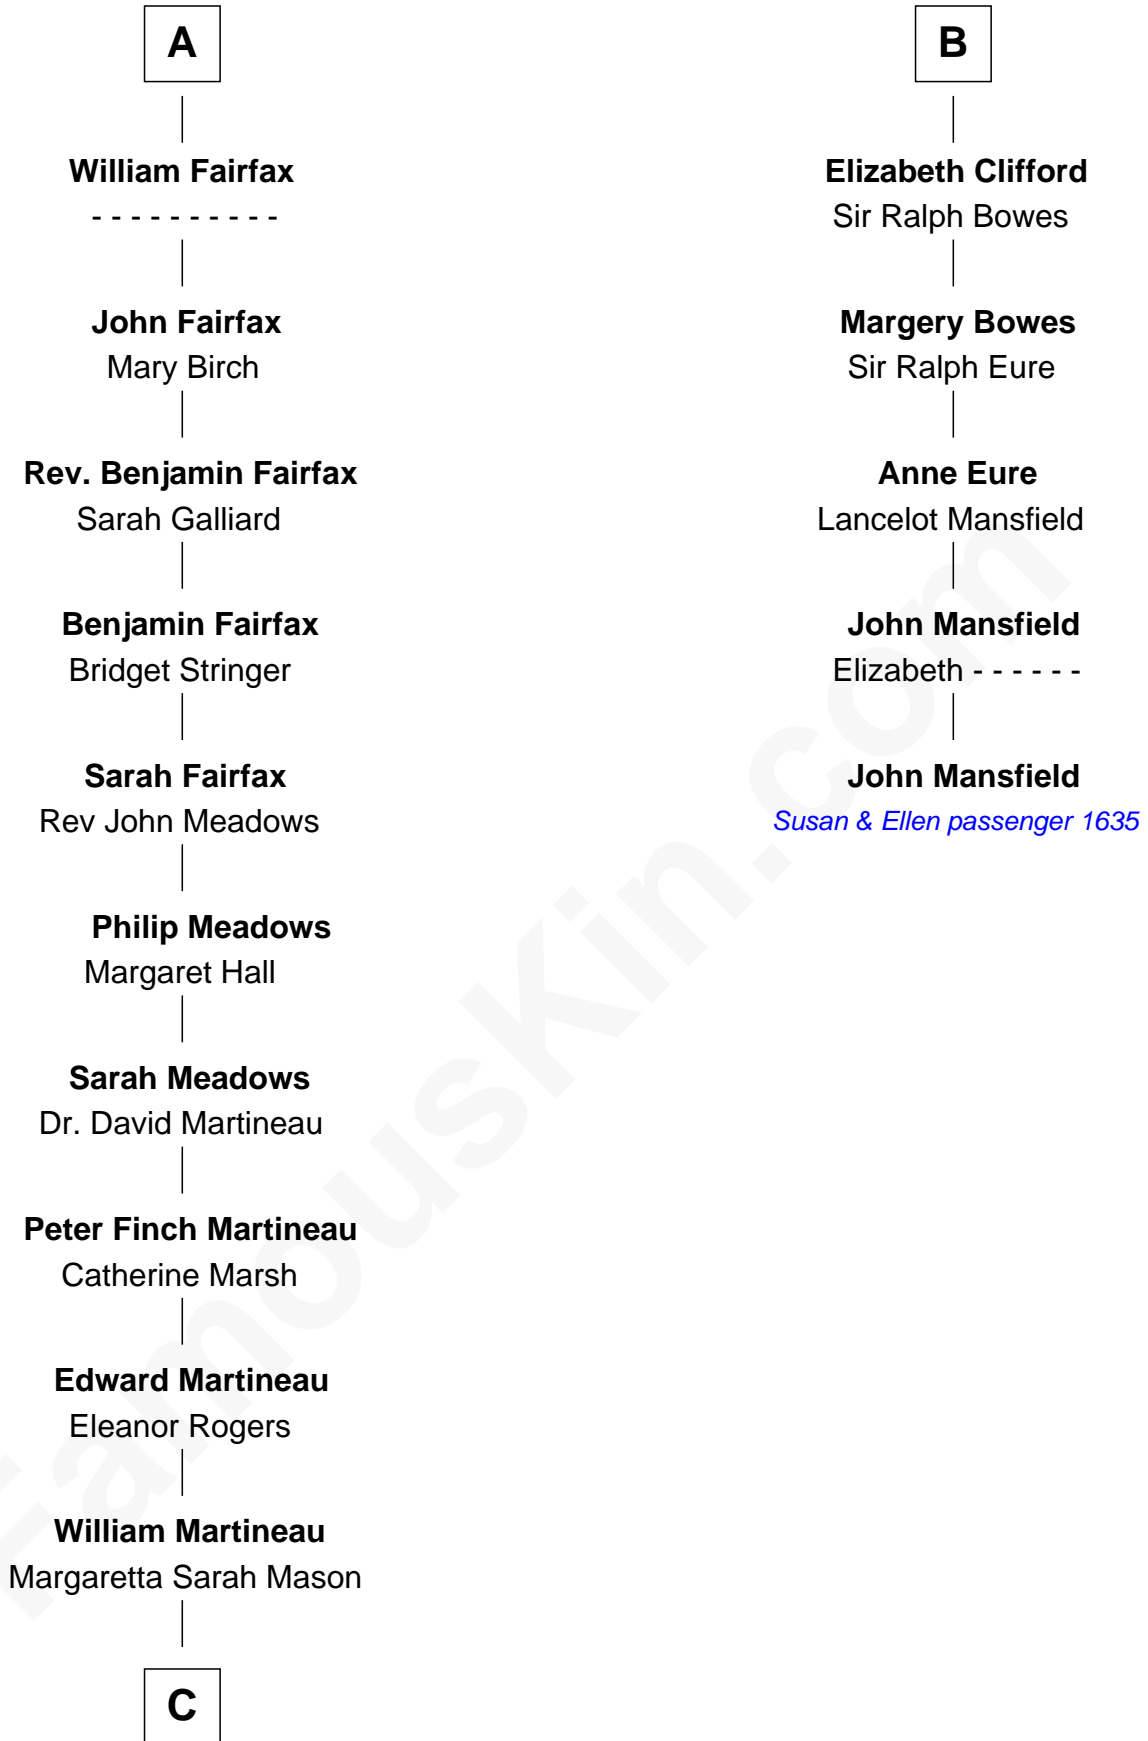

FamousKin.com Relationship Chart of

Guy Ritchie

British Filmmaker

11th cousin 9 times removed of

John Mansfield

(c1601 - 1674) Susan & Ellen passenger 1635

C

Edith Jane Martineau
Vivian Guy Ouseley McLaughlin

Doris Margaretta McLaughlin
Stuart John Ritchie

John Vivian Ritchie
Amber Mary Parkinson

Guy Ritchie
British Filmmaker

FamousKin.com