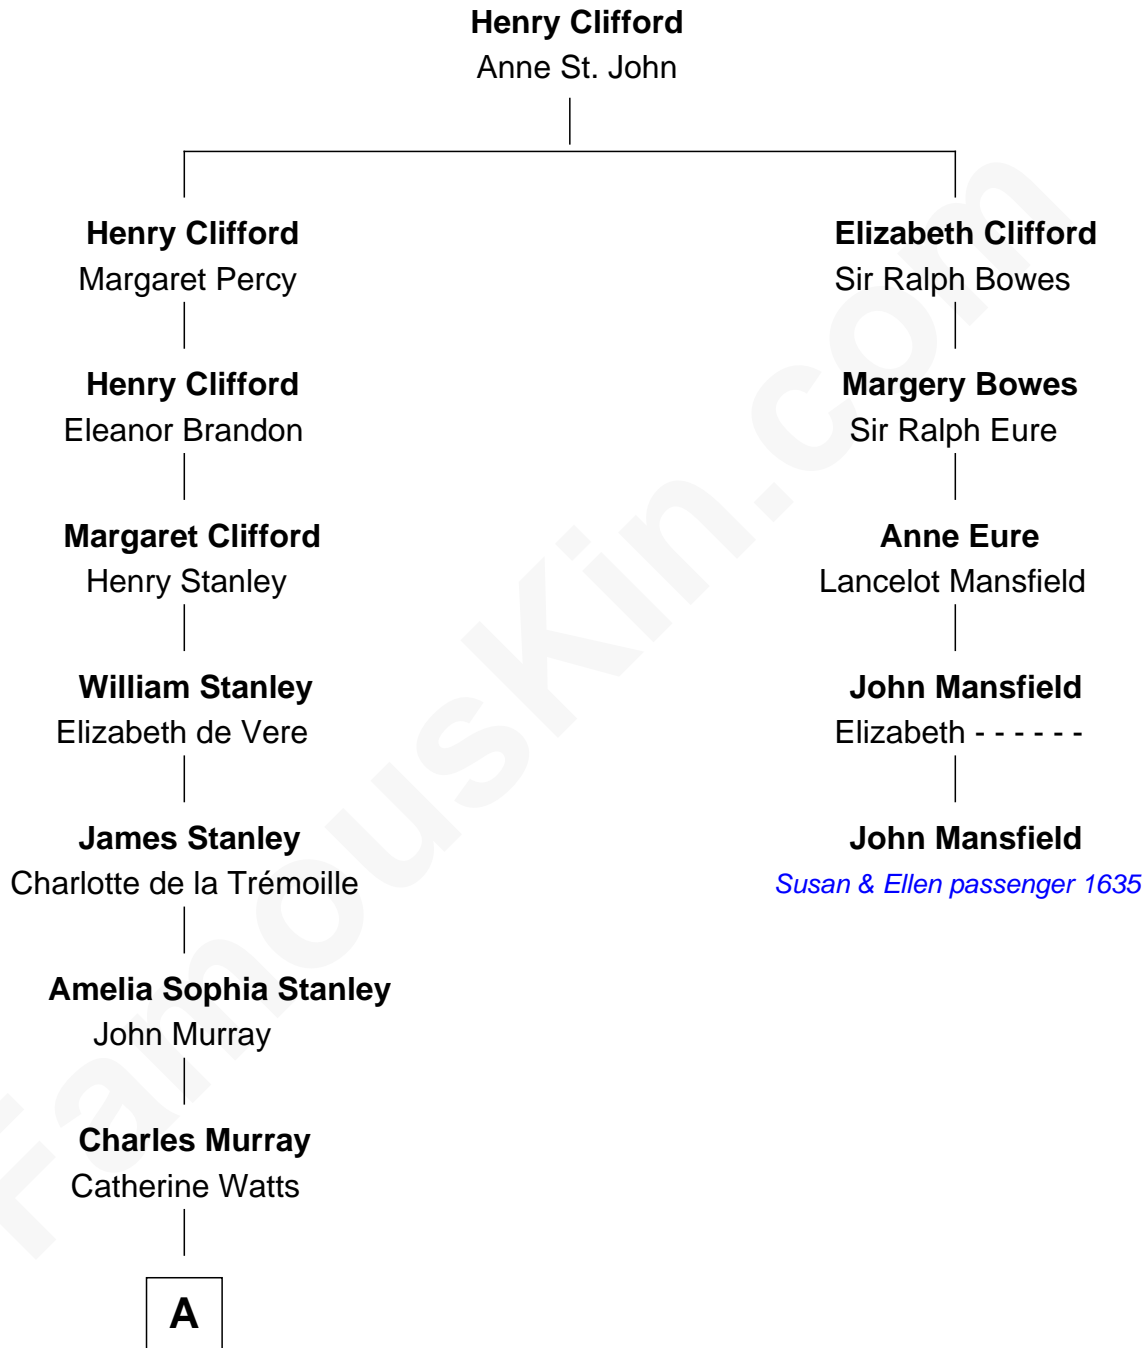

FamousKin.com Relationship Chart of

Guy Ritchie

British Filmmaker

4th cousin 11 times removed of

John Mansfield

(c1601 - 1674) Susan & Ellen passenger 1635

A

—
Anne Murray
John Cochrane

—
Catherine Cochrane
Alexander Stewart

—
Sir John Stewart
Anne Dashwood

—
Charlotte Stewart
Sir Edward Crofton

—
Frederica Crofton
Hubert McLaughlin

—
Vivian Guy Ouseley McLaughlin
Edith Jane Martineau

—
Doris Margaretta McLaughlin
Stuart John Ritchie

—
John Vivian Ritchie
Amber Mary Parkinson

—
Guy Ritchie
British Filmmaker