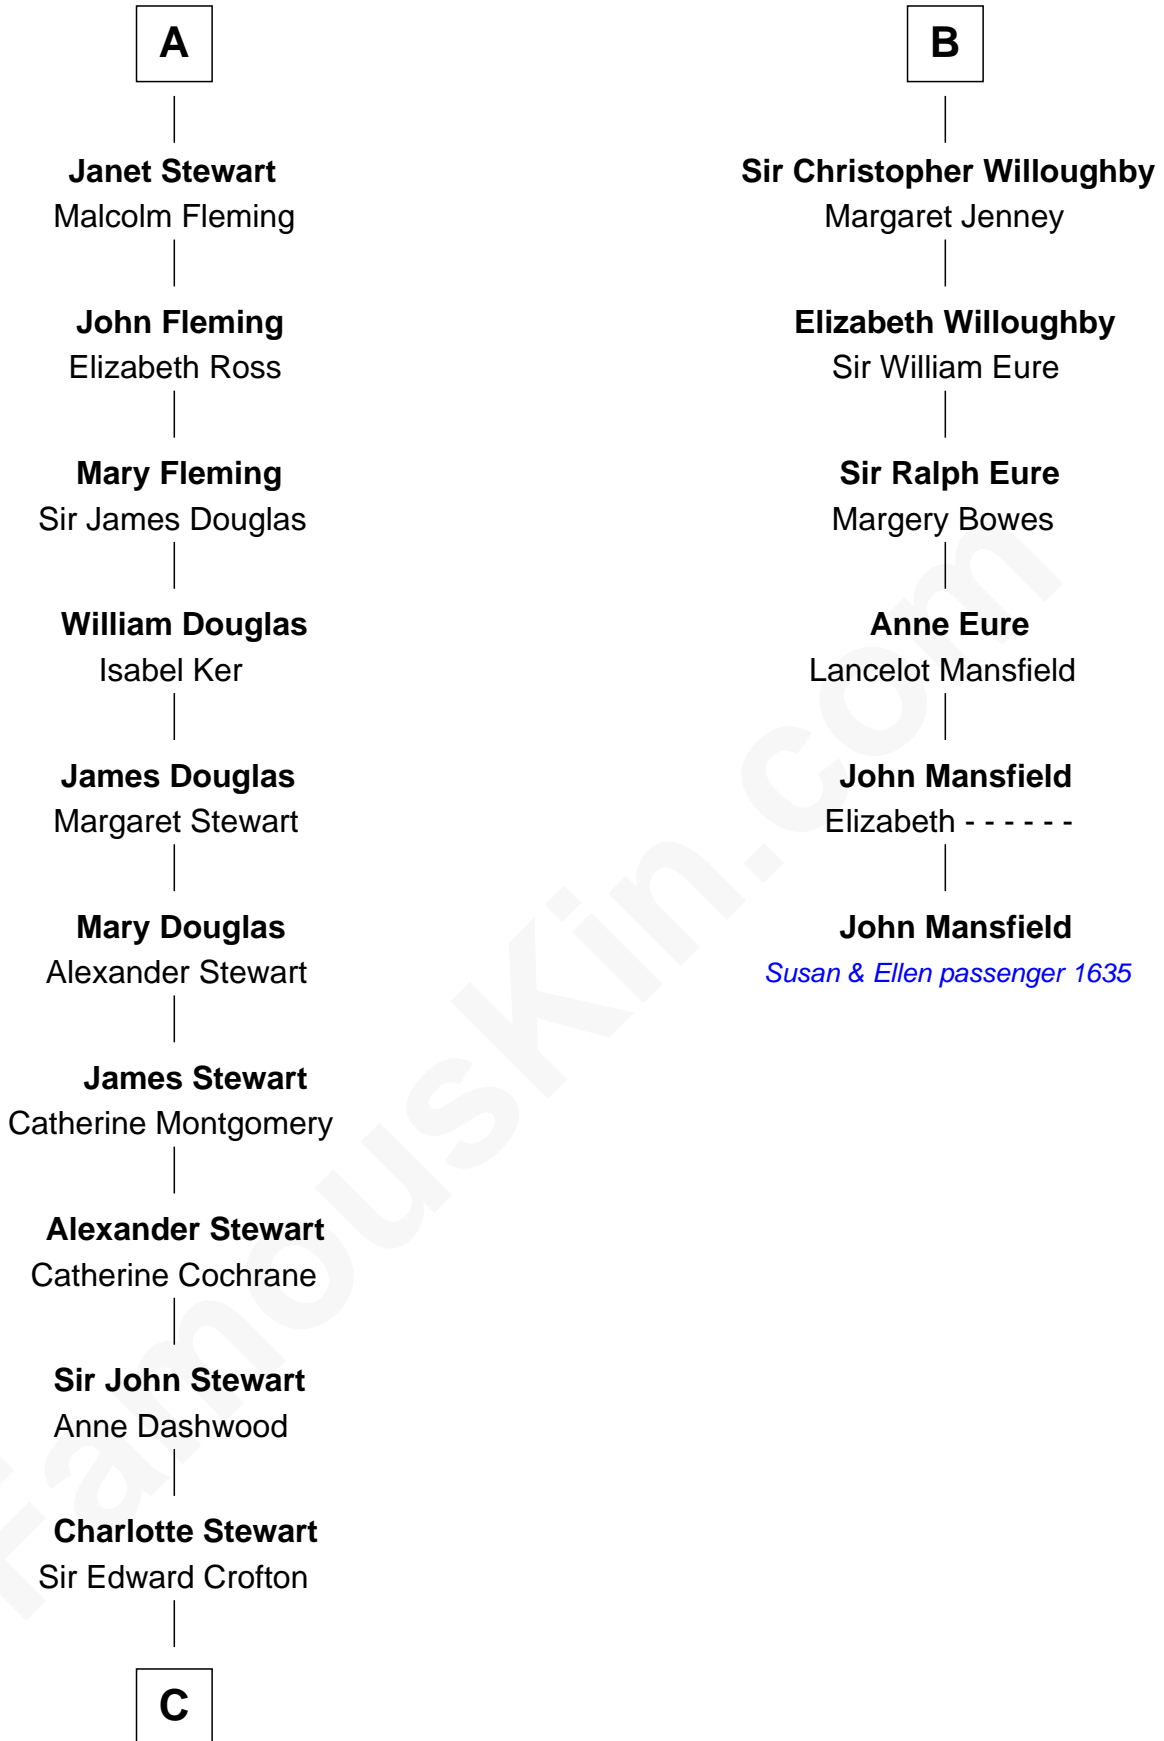

FamousKin.com Relationship Chart of

Guy Ritchie

British Filmmaker

12th cousin 9 times removed of

John Mansfield

(c1601 - 1674) Susan & Ellen passenger 1635

Edmund Plantagenet

Blanche of Artois

Amber Mary Parkinson

Guy Ritchie

British Filmmaker

FamousKin.com