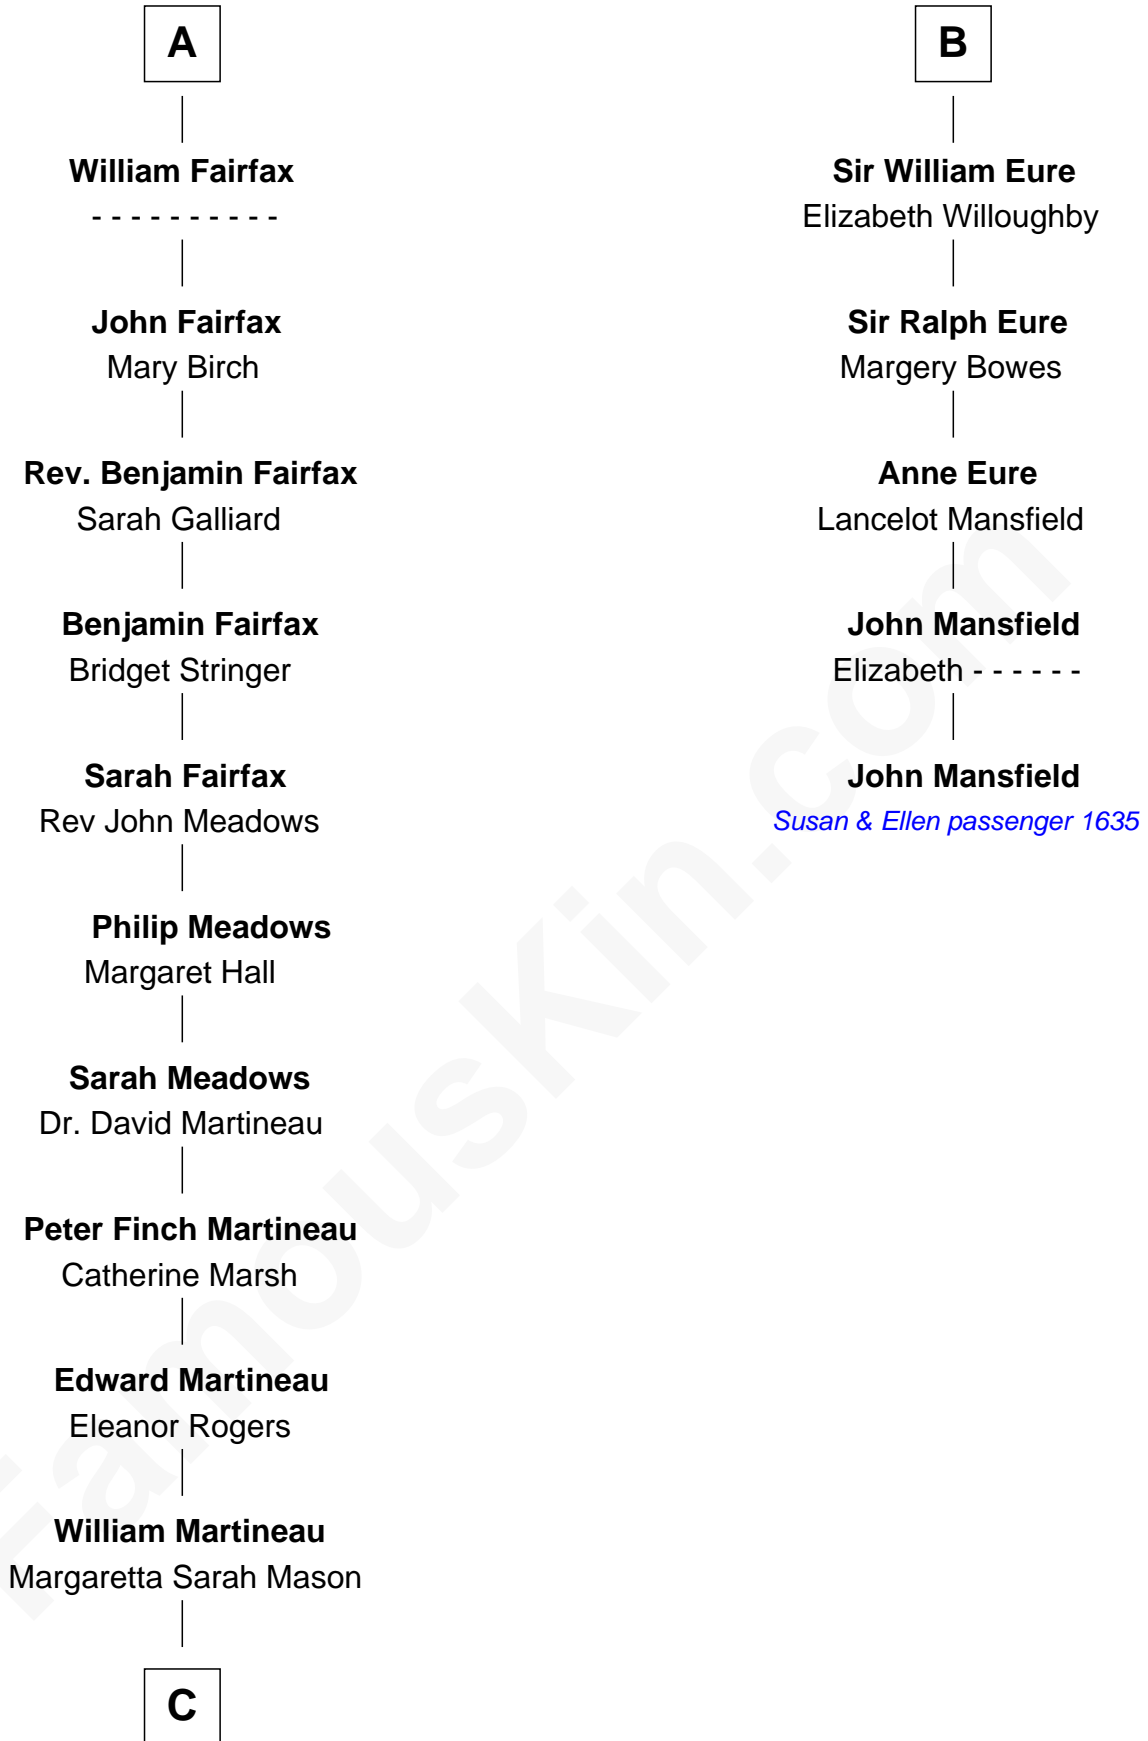

FamousKin.com Relationship Chart of

Guy Ritchie

British Filmmaker

11th cousin 9 times removed of

John Mansfield

(c1601 - 1674) Susan & Ellen passenger 1635

Sir Henry de Percy
Eleanor de Arundel

Sir Henry de Percy
Idoine de Clifford

Maude de Percy
Sir John de Neville

Sir Ralph Neville
Joan Beaufort

Eleanor Neville
Sir Henry Percy

Sir Henry Percy
Eleanor Poynings

Margaret Percy
Sir William Gascoigne

Agnes Gascoigne
Sir Thomas Fairfax

A

Sir Henry de Percy
Idoine de Clifford

Isabel de Percy
Sir William de Aton

Katherine Aton
Sir Ralph Eure

Sir William Eure
Maud Fitzhugh

Sir Ralph Eure
Eleanor Greystoke

Sir William Eure
Margaret Constable

Sir Ralph Eure
Muriel Hastings

B

C

—
Edith Jane Martineau
Vivian Guy Ouseley McLaughlin

—
Doris Margaretta McLaughlin
Stuart John Ritchie

—
John Vivian Ritchie
Amber Mary Parkinson

—
Guy Ritchie
British Filmmaker

FamousKin.com