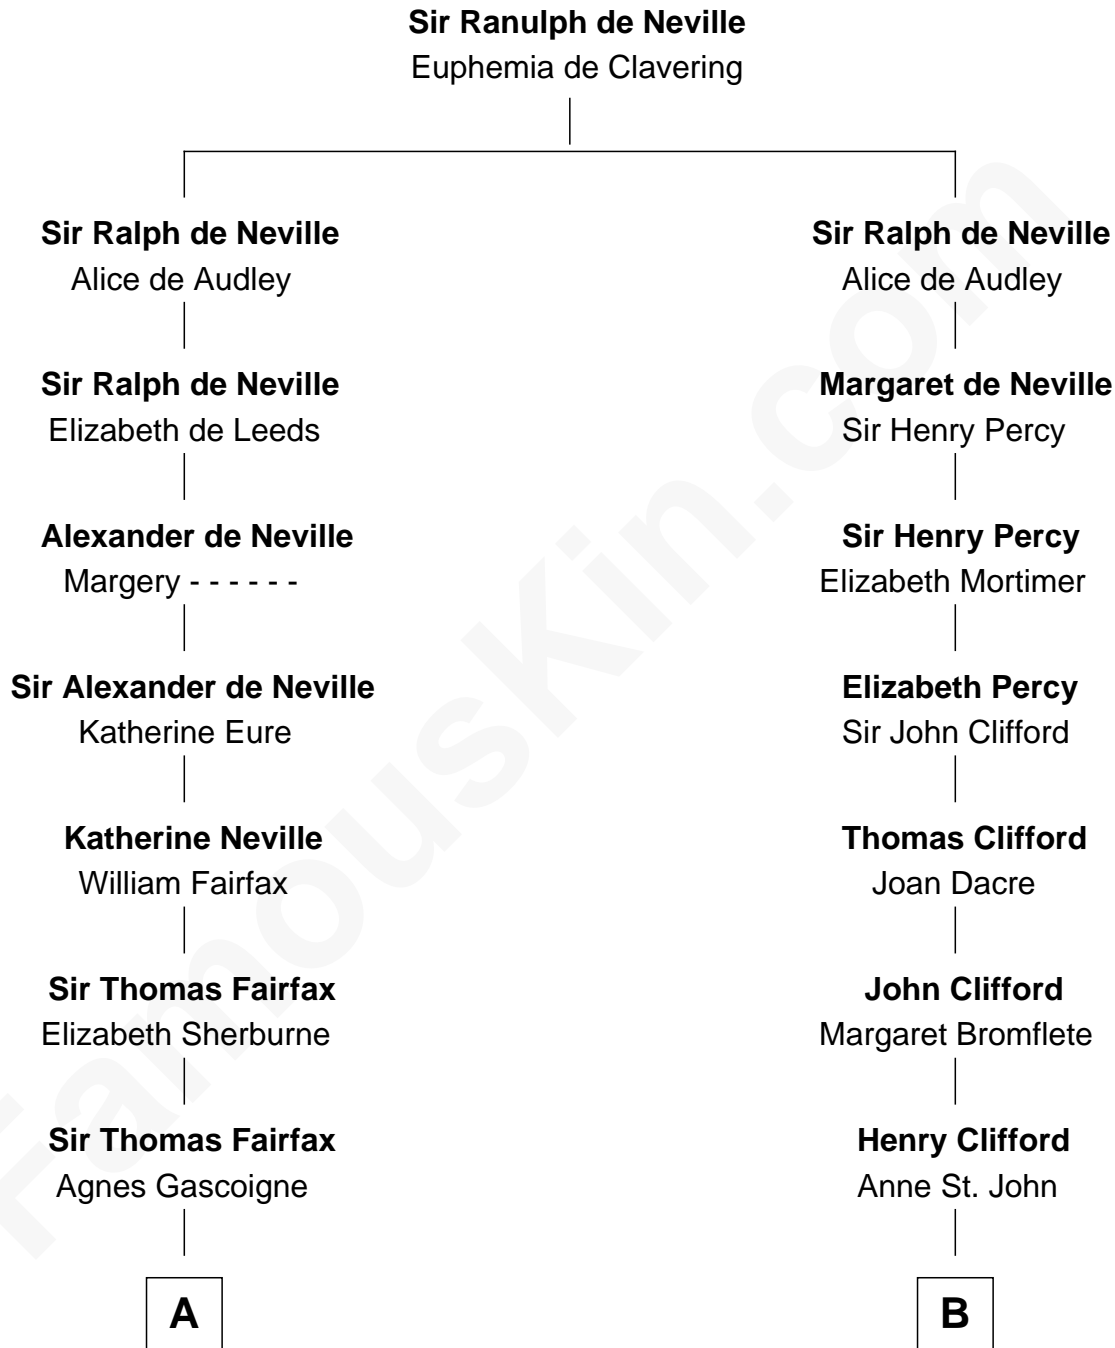

FamousKin.com Relationship Chart of

Guy Ritchie

British Filmmaker

11th cousin 9 times removed of

John Mansfield

(c1601 - 1674) Susan & Ellen passenger 1635

C

—
Edith Jane Martineau
Vivian Guy Ouseley McLaughlin

—
Doris Margaretta McLaughlin
Stuart John Ritchie

—
John Vivian Ritchie
Amber Mary Parkinson

—
Guy Ritchie
British Filmmaker

FamousKin.com