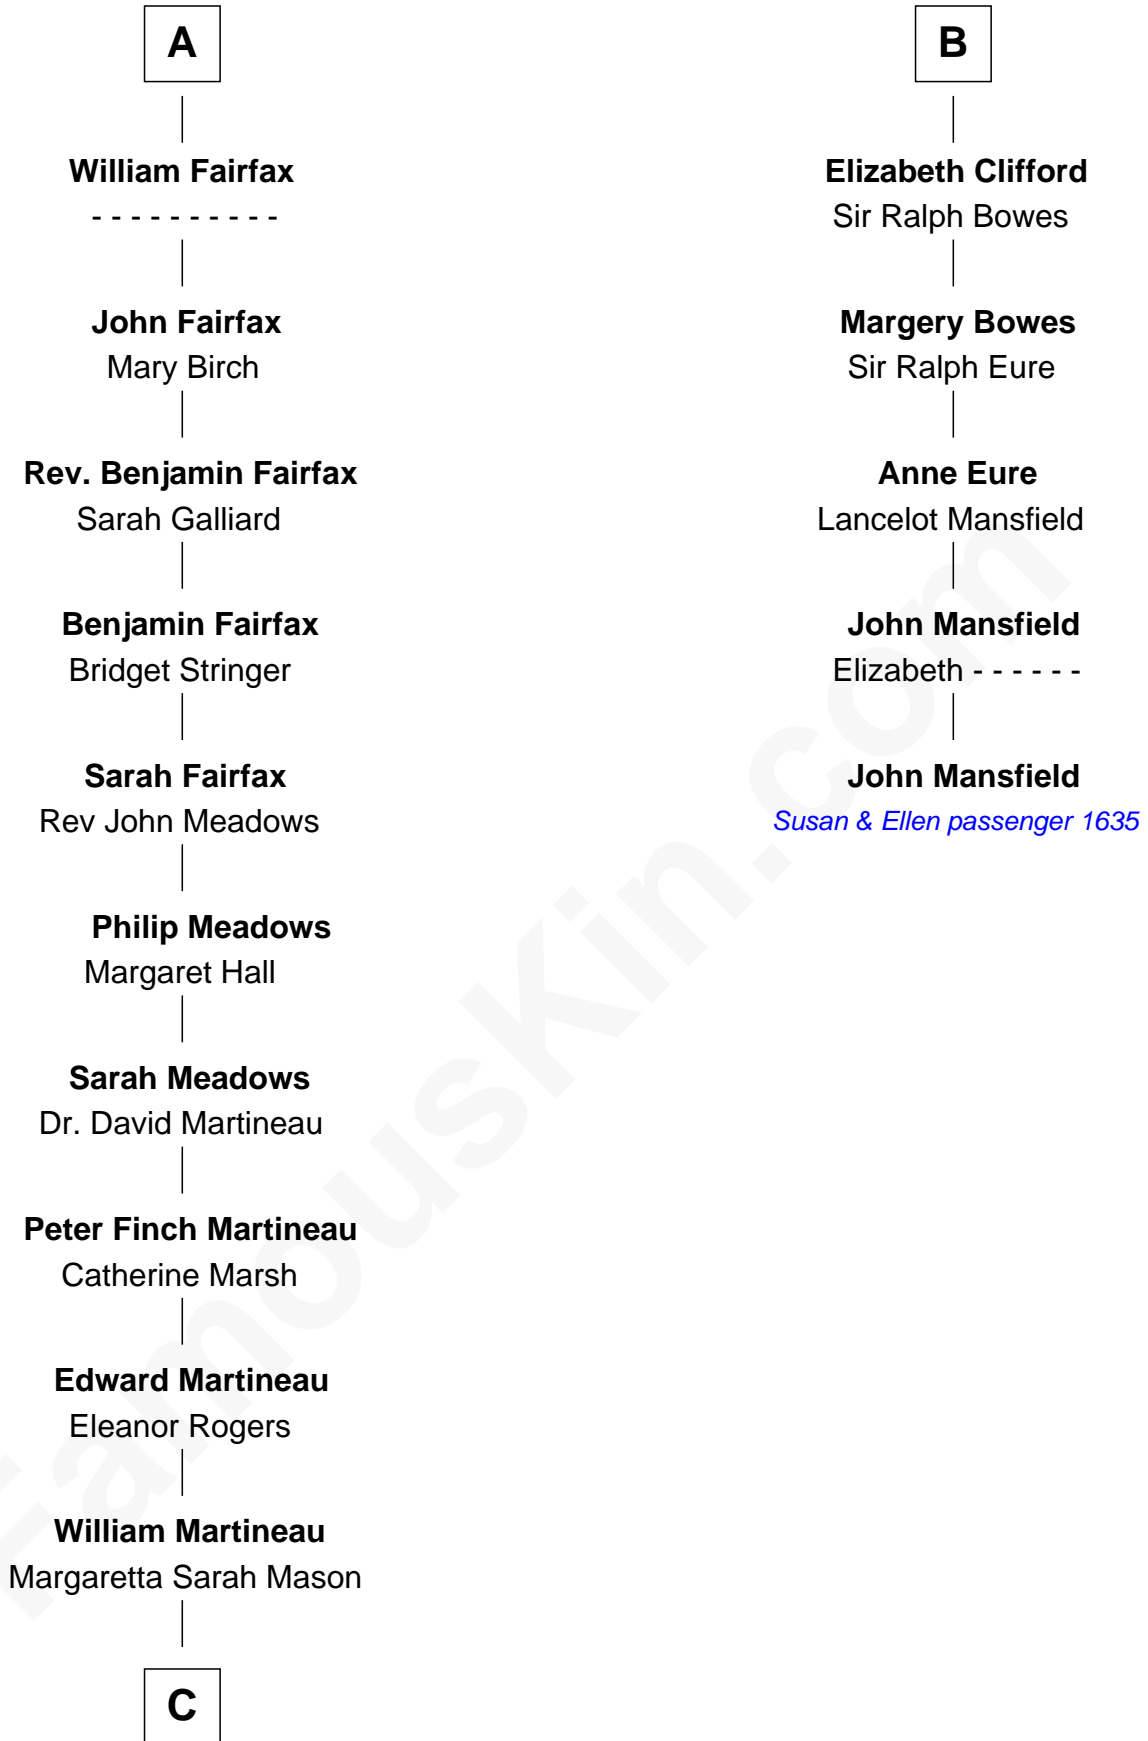

FamousKin.com Relationship Chart of

Guy Ritchie

British Filmmaker

11th cousin 9 times removed of

John Mansfield

(c1601 - 1674) Susan & Ellen passenger 1635

C

—
Edith Jane Martineau
Vivian Guy Ouseley McLaughlin

—
Doris Margaretta McLaughlin
Stuart John Ritchie

—
John Vivian Ritchie
Amber Mary Parkinson

—
Guy Ritchie
British Filmmaker

FamousKin.com