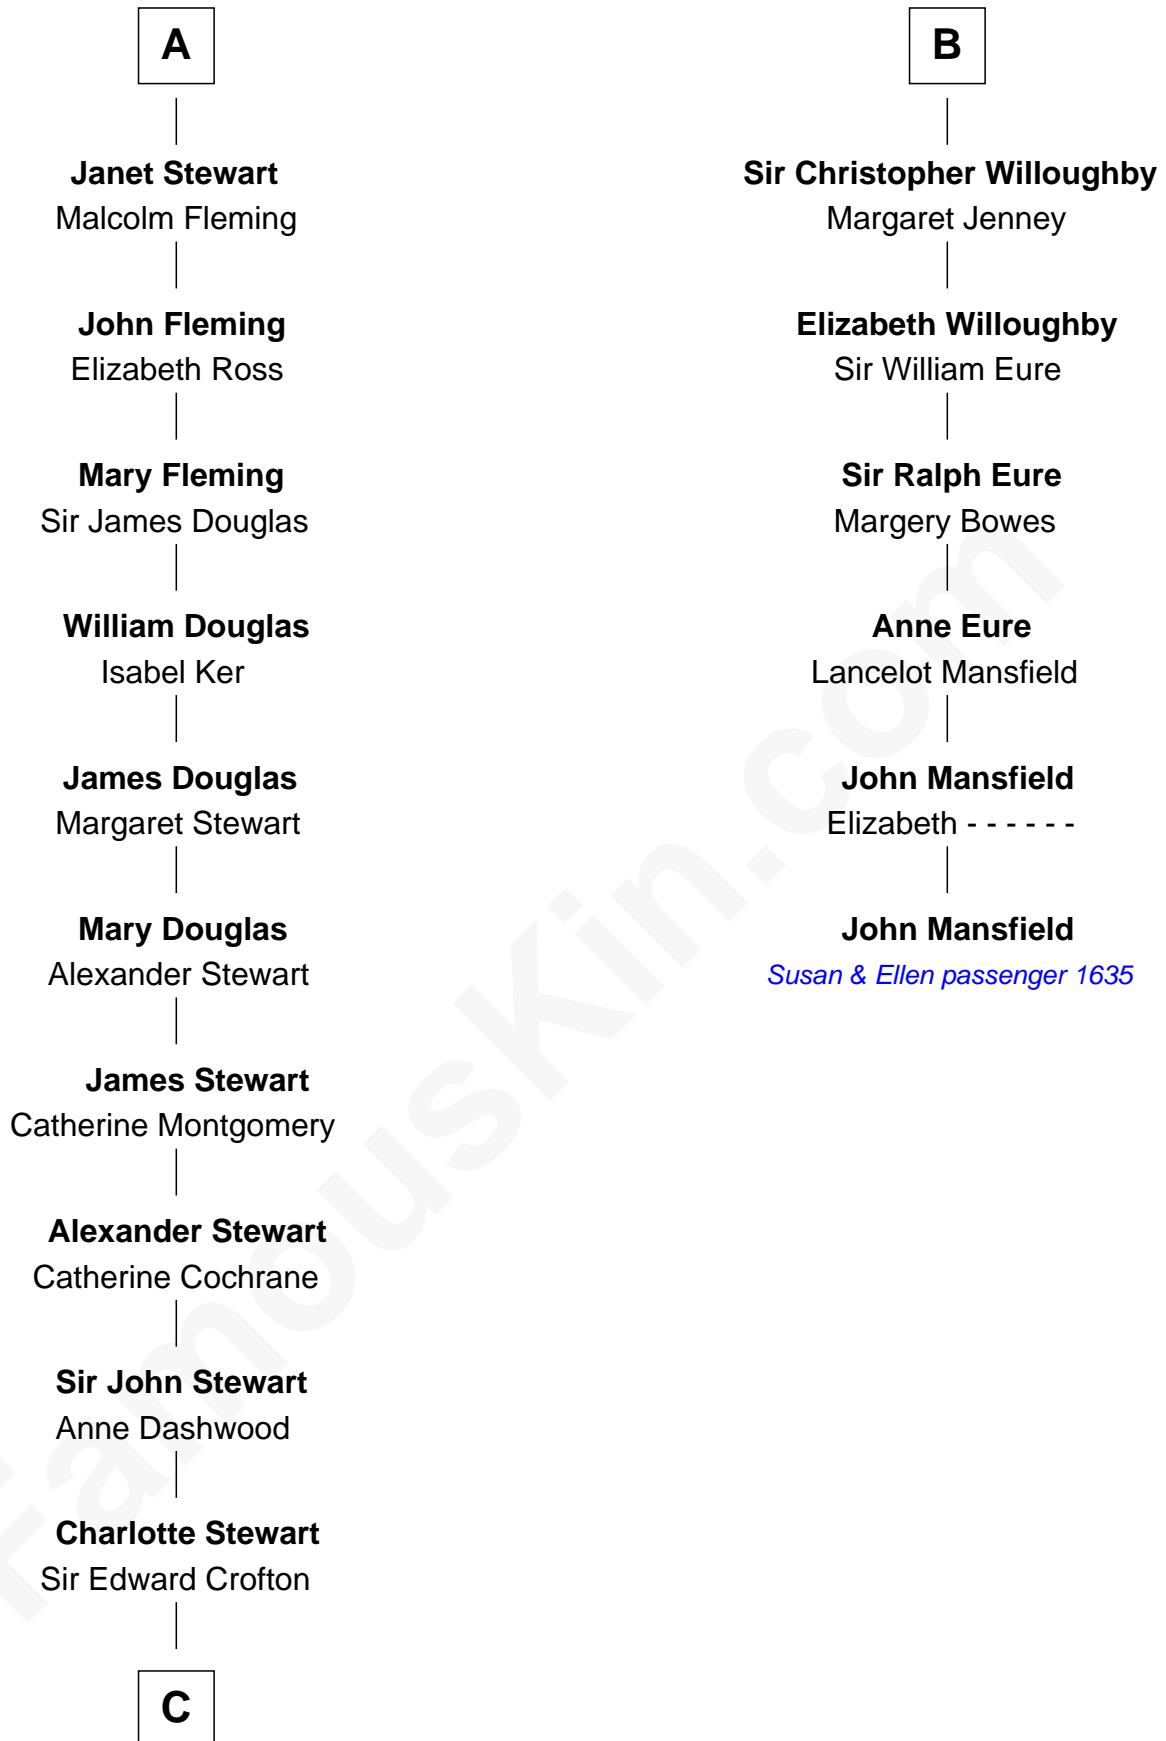

# FamousKin.com Relationship Chart of

**Guy Ritchie**

*British Filmmaker*

12th cousin 9 times removed of

**John Mansfield**

*(c1601 - 1674) Susan & Ellen passenger 1635*

**Sir Patrick de Chaworth**

Isabella de Beauchamp

**C**

Frederica Crofton

Hubert McLaughlin

Vivian Guy Ouseley McLaughlin

Edith Jane Martineau

Doris Margaretta McLaughlin

Stuart John Ritchie

John Vivian Ritchie

Amber Mary Parkinson

**Guy Ritchie**

*British Filmmaker*