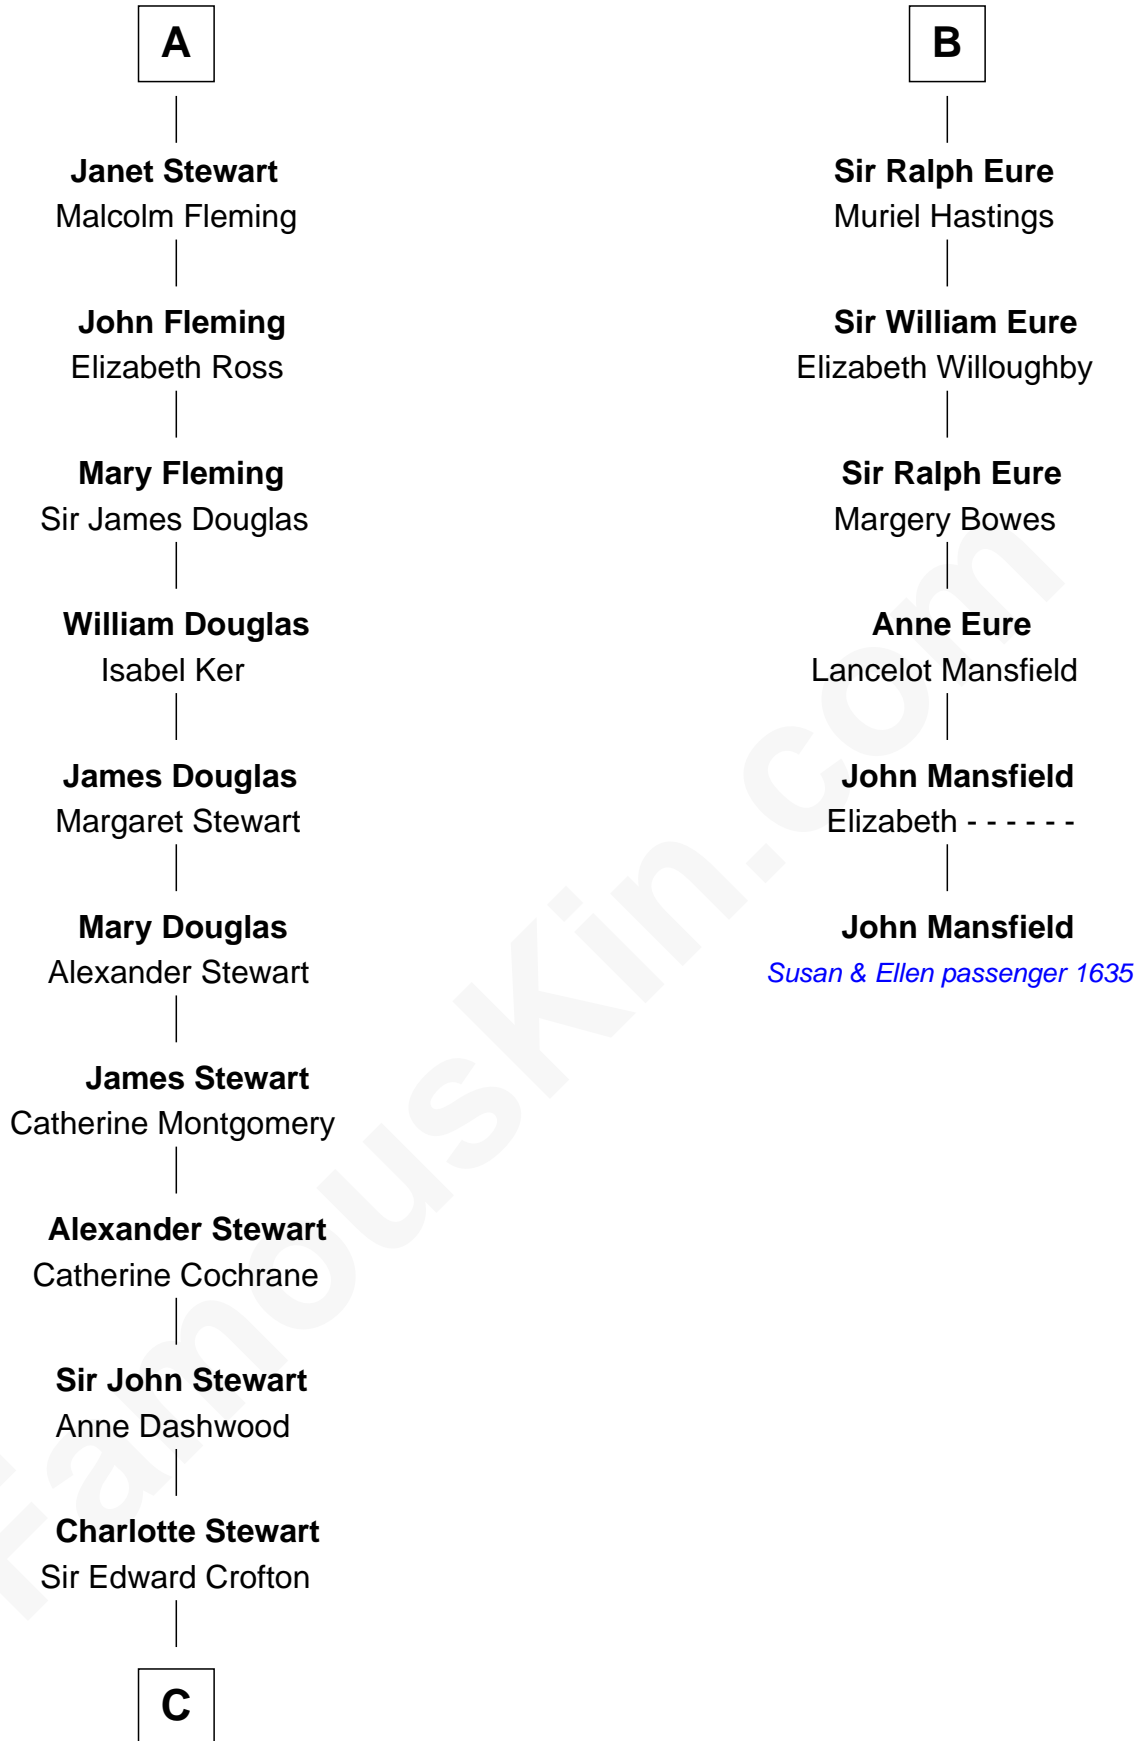

# FamousKin.com Relationship Chart of

**Guy Ritchie**

*British Filmmaker*

12th cousin 9 times removed of

**John Mansfield**

*(c1601 - 1674) Susan & Ellen passenger 1635*

**C**

**Frederica Crofton**

Hubert McLaughlin

**Vivian Guy Ouseley McLaughlin**

Edith Jane Martineau

**Doris Margaretta McLaughlin**

Stuart John Ritchie

**John Vivian Ritchie**

Amber Mary Parkinson

**Guy Ritchie**

*British Filmmaker*