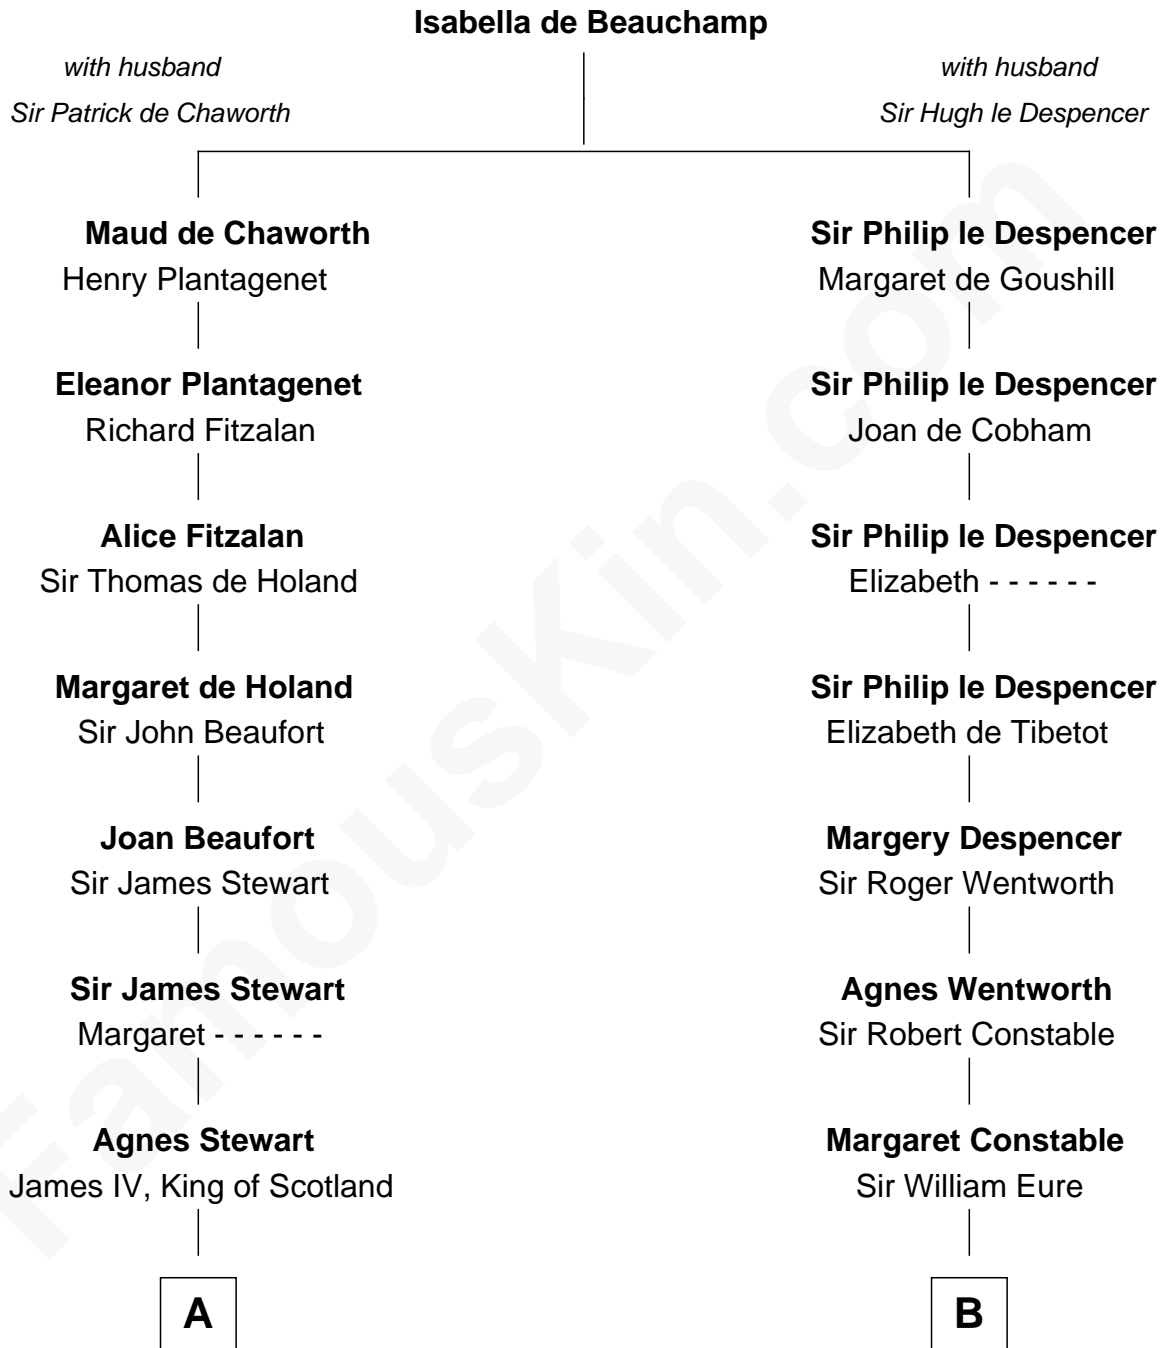

# FamousKin.com Relationship Chart of

**Guy Ritchie**

*British Filmmaker*

12th cousin 9 times removed of

**John Mansfield**

*(c1601 - 1674) Susan & Ellen passenger 1635*

**C**

**Frederica Crofton**

Hubert McLaughlin

**Vivian Guy Ouseley McLaughlin**

Edith Jane Martineau

**Doris Margaretta McLaughlin**

Stuart John Ritchie

**John Vivian Ritchie**

Amber Mary Parkinson

**Guy Ritchie**

*British Filmmaker*