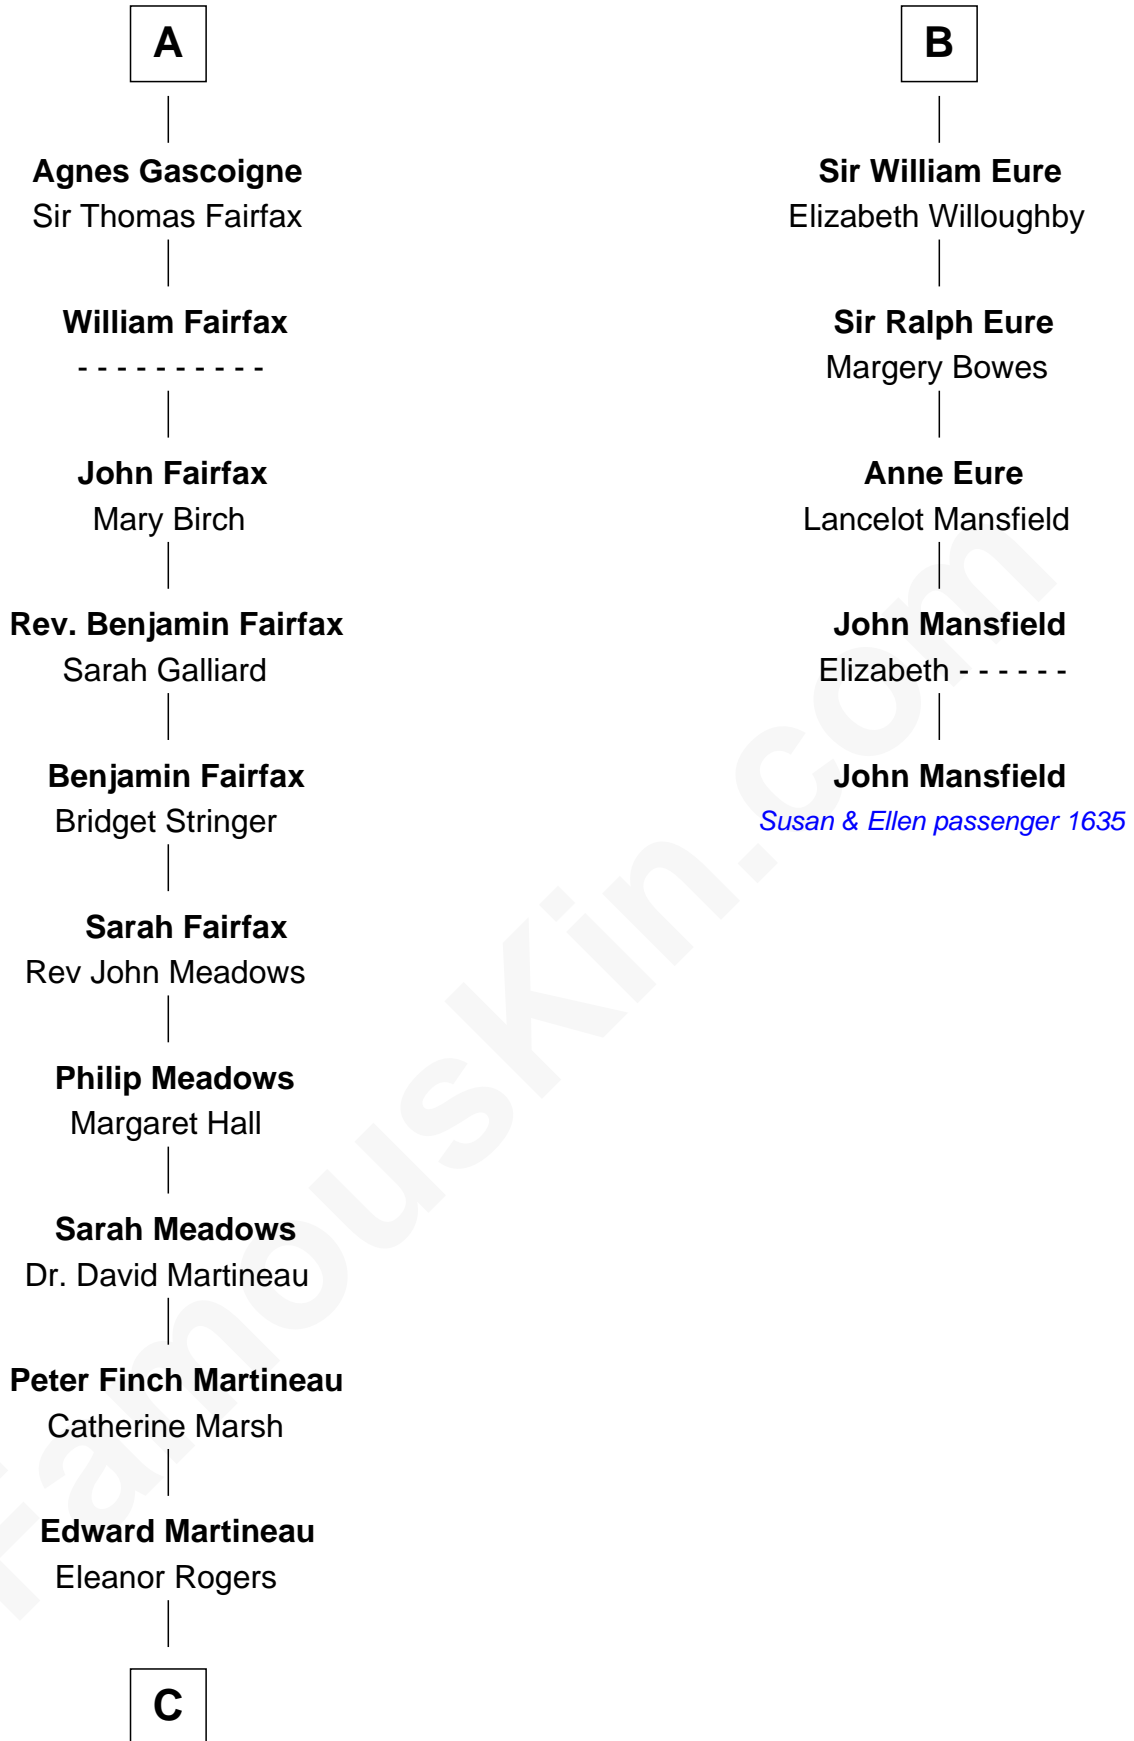

# FamousKin.com Relationship Chart of

**Guy Ritchie**

*British Filmmaker*

11th cousin 10 times removed of

**John Mansfield**

*(c1601 - 1674) Susan & Ellen passenger 1635*

**C**

**William Martineau**  
Margaretta Sarah Mason

**Edith Jane Martineau**  
Vivian Guy Ouseley McLaughlin

**Doris Margaretta McLaughlin**  
Stuart John Ritchie

**John Vivian Ritchie**  
Amber Mary Parkinson

**Guy Ritchie**  
*British Filmmaker*

FamousKin.com