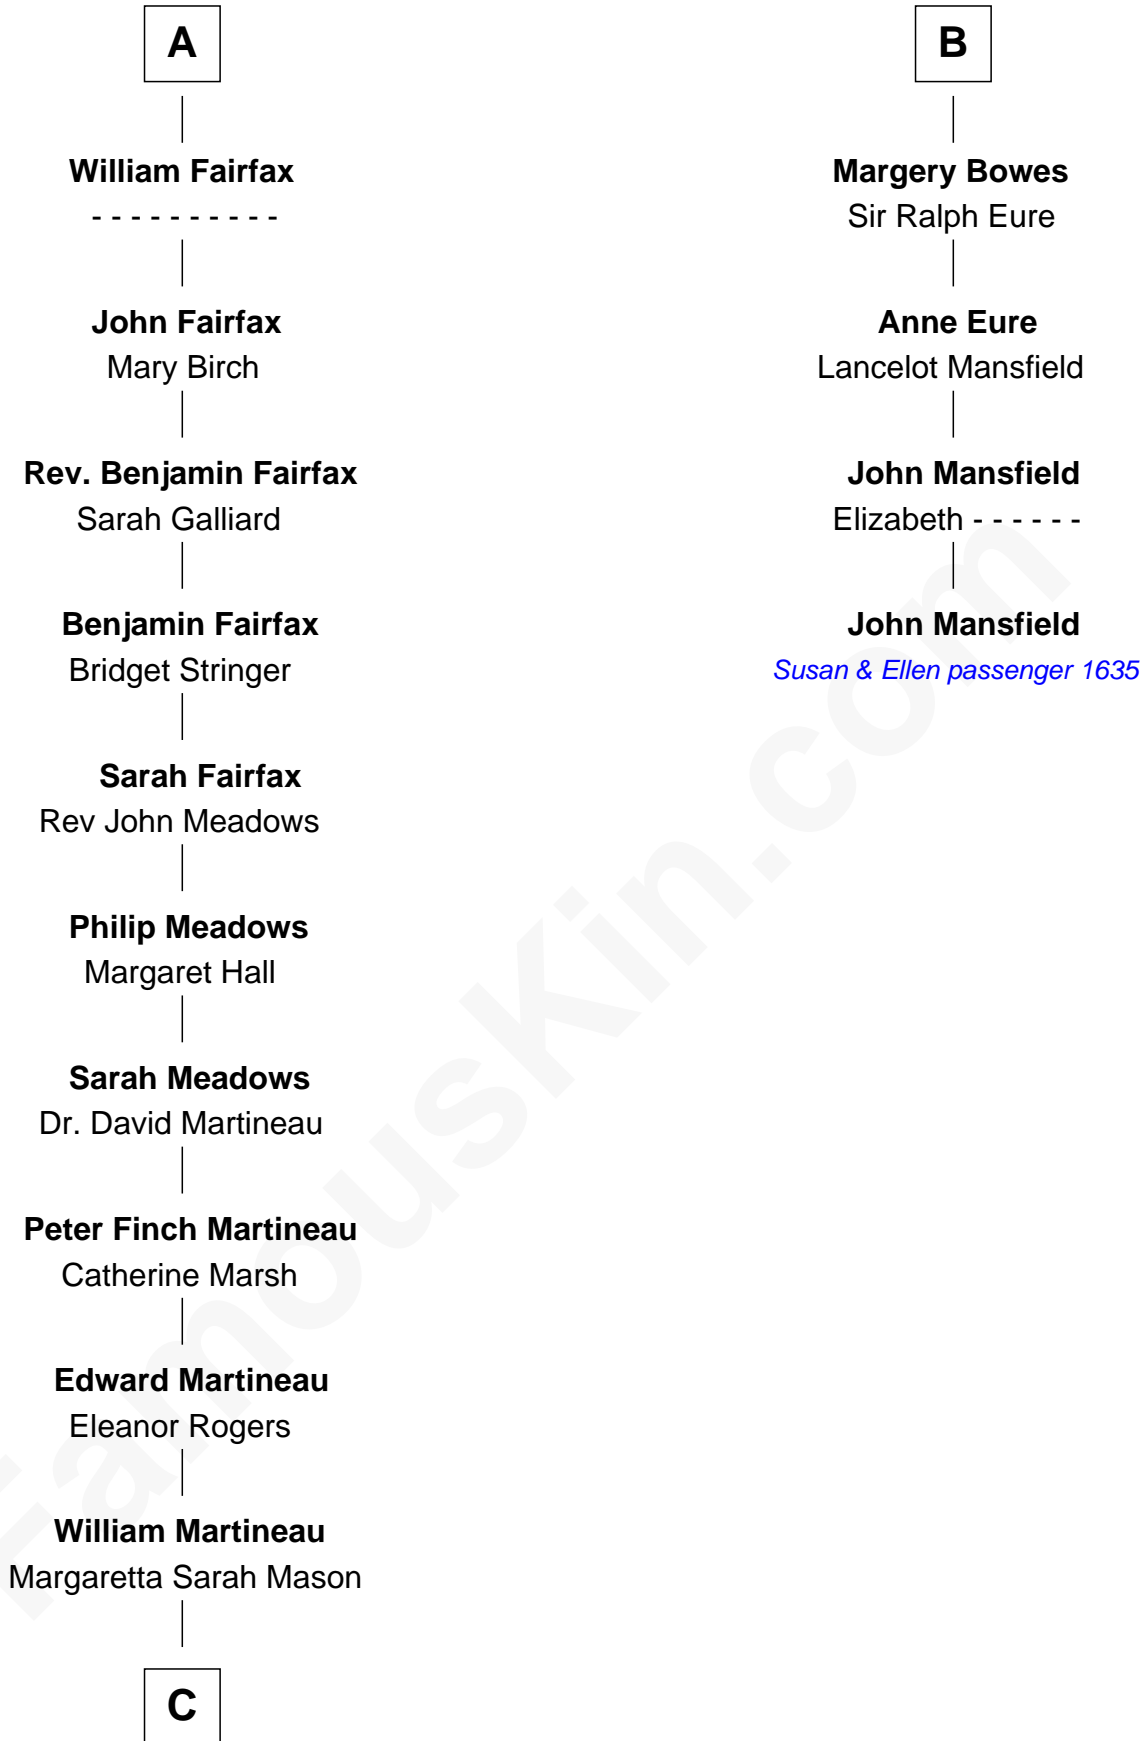

FamousKin.com Relationship Chart of

Guy Ritchie

British Filmmaker

10th cousin 10 times removed of

John Mansfield

(c1601 - 1674) Susan & Ellen passenger 1635

Sir Hugh I de Audley

Iseult de Mortimer

C

—
Edith Jane Martineau
Vivian Guy Ouseley McLaughlin

—
Doris Margaretta McLaughlin
Stuart John Ritchie

—
John Vivian Ritchie
Amber Mary Parkinson

—
Guy Ritchie
British Filmmaker

FamousKin.com