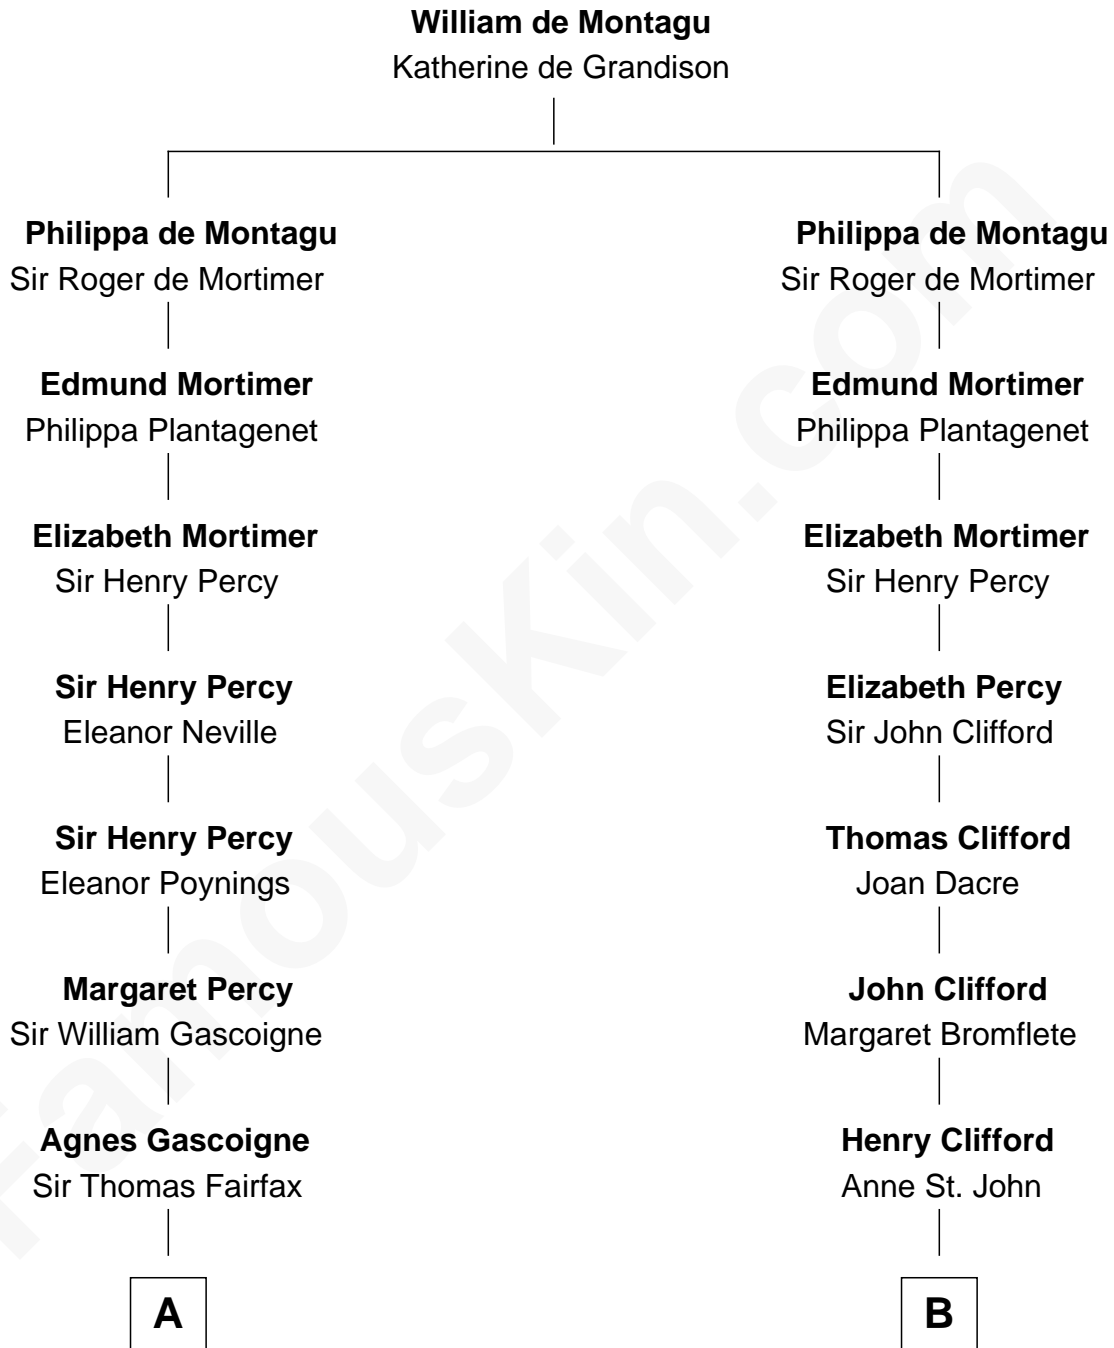

FamousKin.com Relationship Chart of

Guy Ritchie

British Filmmaker

11th cousin 9 times removed of

John Mansfield

(c1601 - 1674) Susan & Ellen passenger 1635

C

—
Edith Jane Martineau
Vivian Guy Ouseley McLaughlin

—
Doris Margaretta McLaughlin
Stuart John Ritchie

—
John Vivian Ritchie
Amber Mary Parkinson

—
Guy Ritchie
British Filmmaker

FamousKin.com