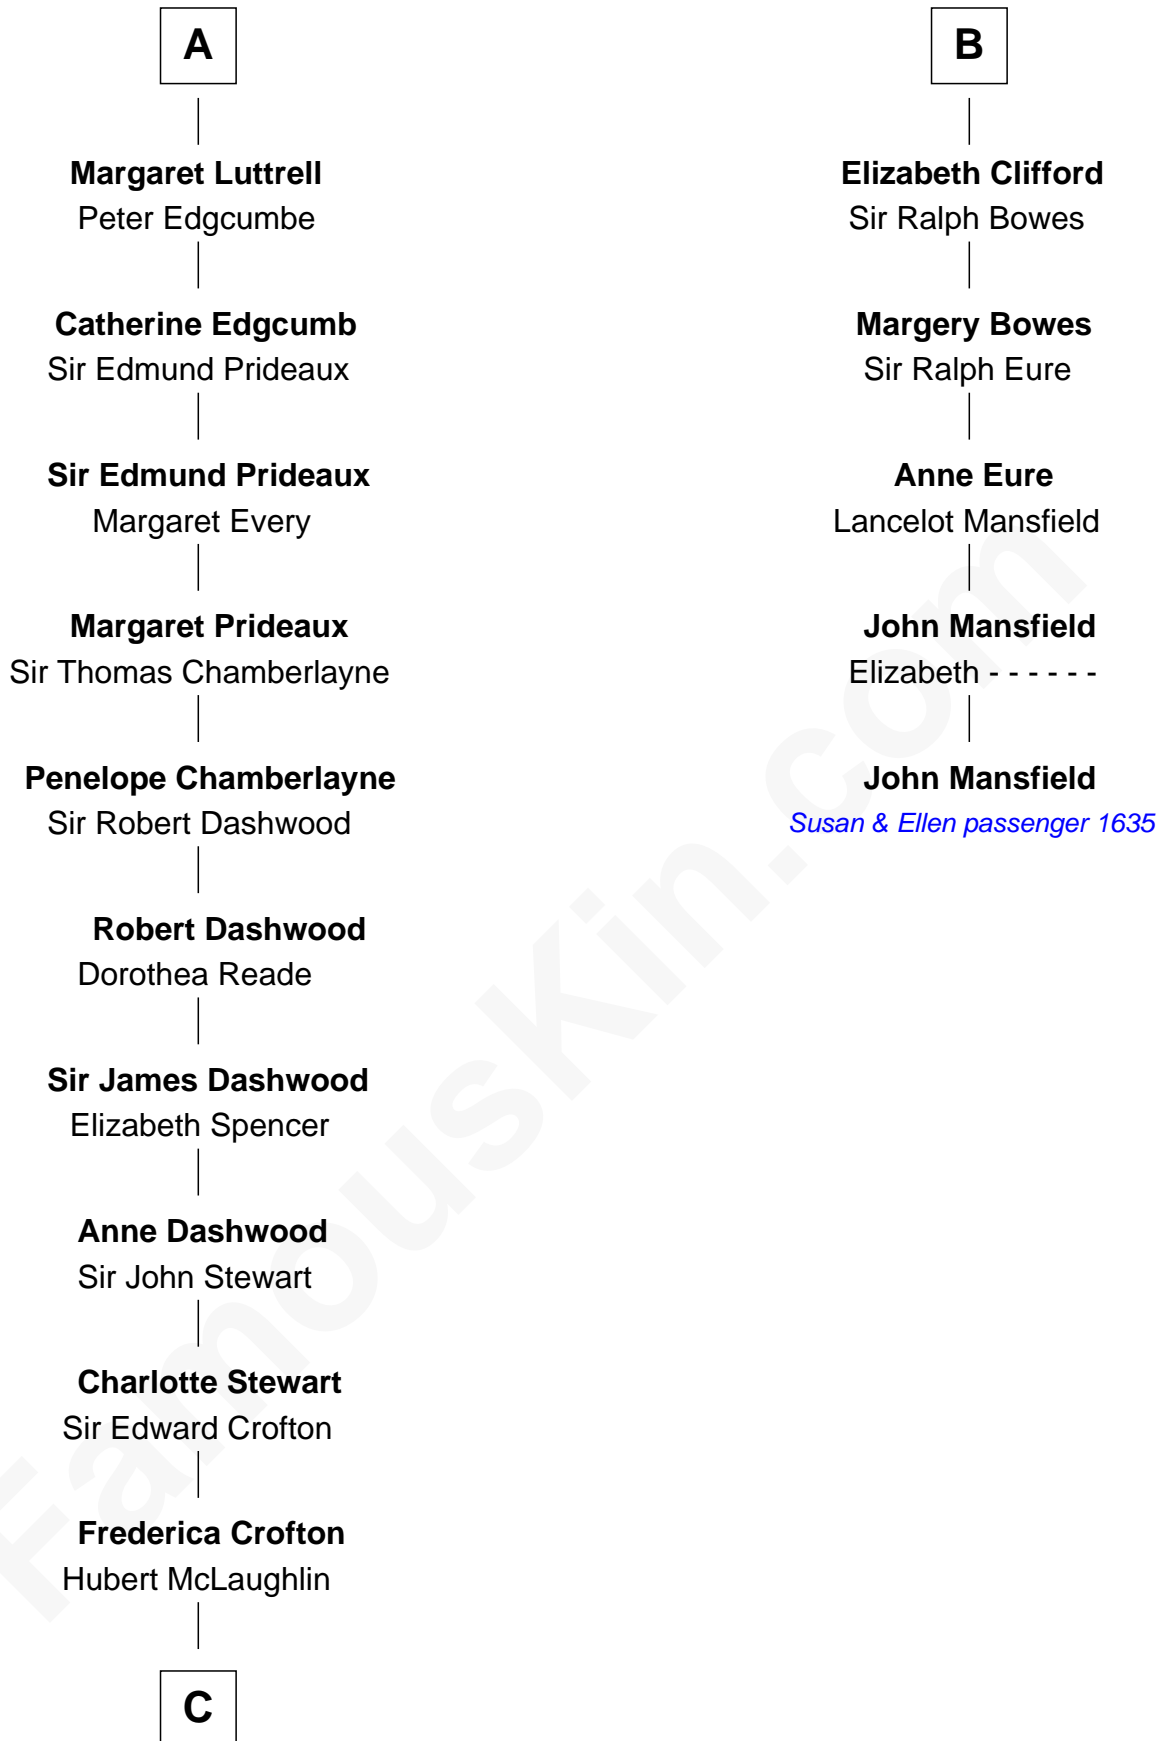

# FamousKin.com Relationship Chart of

**Guy Ritchie**

*British Filmmaker*

11th cousin 9 times removed of

**John Mansfield**

*(c1601 - 1674) Susan & Ellen passenger 1635*

**C**

—  
**Vivian Guy Ouseley McLaughlin**

Edith Jane Martineau

—  
**Doris Margareta McLaughlin**

Stuart John Ritchie

—  
**John Vivian Ritchie**

Amber Mary Parkinson

—  
**Guy Ritchie**

*British Filmmaker*

FamousKin.com