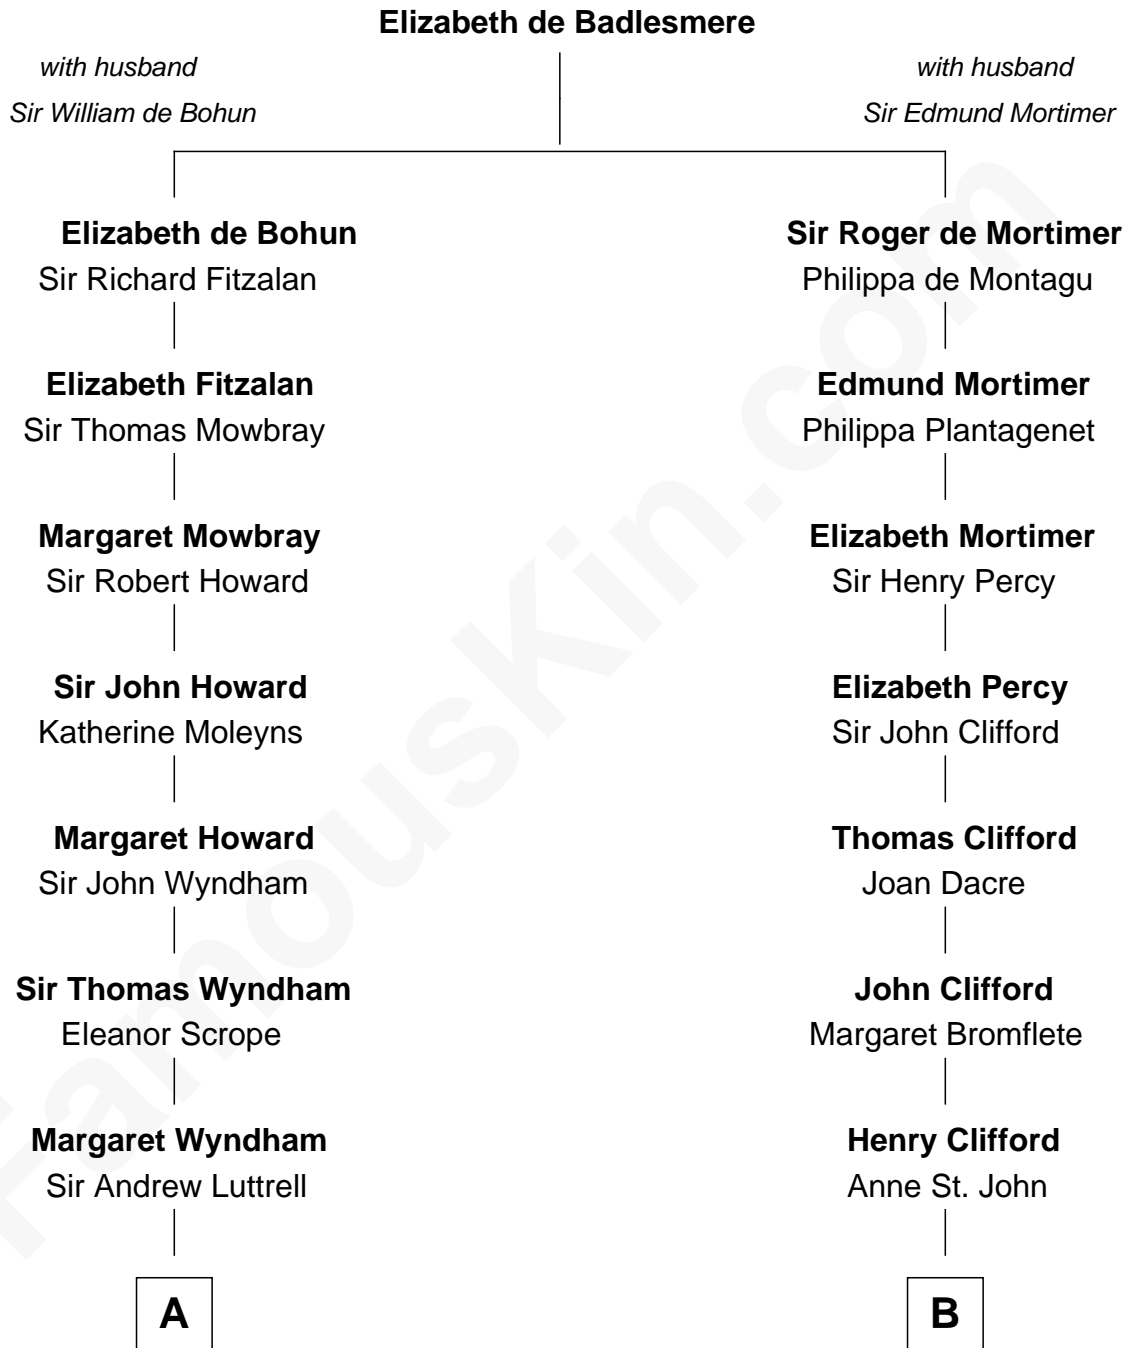

# FamousKin.com Relationship Chart of

**Guy Ritchie**

*British Filmmaker*

11th cousin 9 times removed of

**John Mansfield**

*(c1601 - 1674) Susan & Ellen passenger 1635*

**C**

—  
**Vivian Guy Ouseley McLaughlin**

Edith Jane Martineau

—  
**Doris Margareta McLaughlin**

Stuart John Ritchie

—  
**John Vivian Ritchie**

Amber Mary Parkinson

—  
**Guy Ritchie**

*British Filmmaker*

FamousKin.com