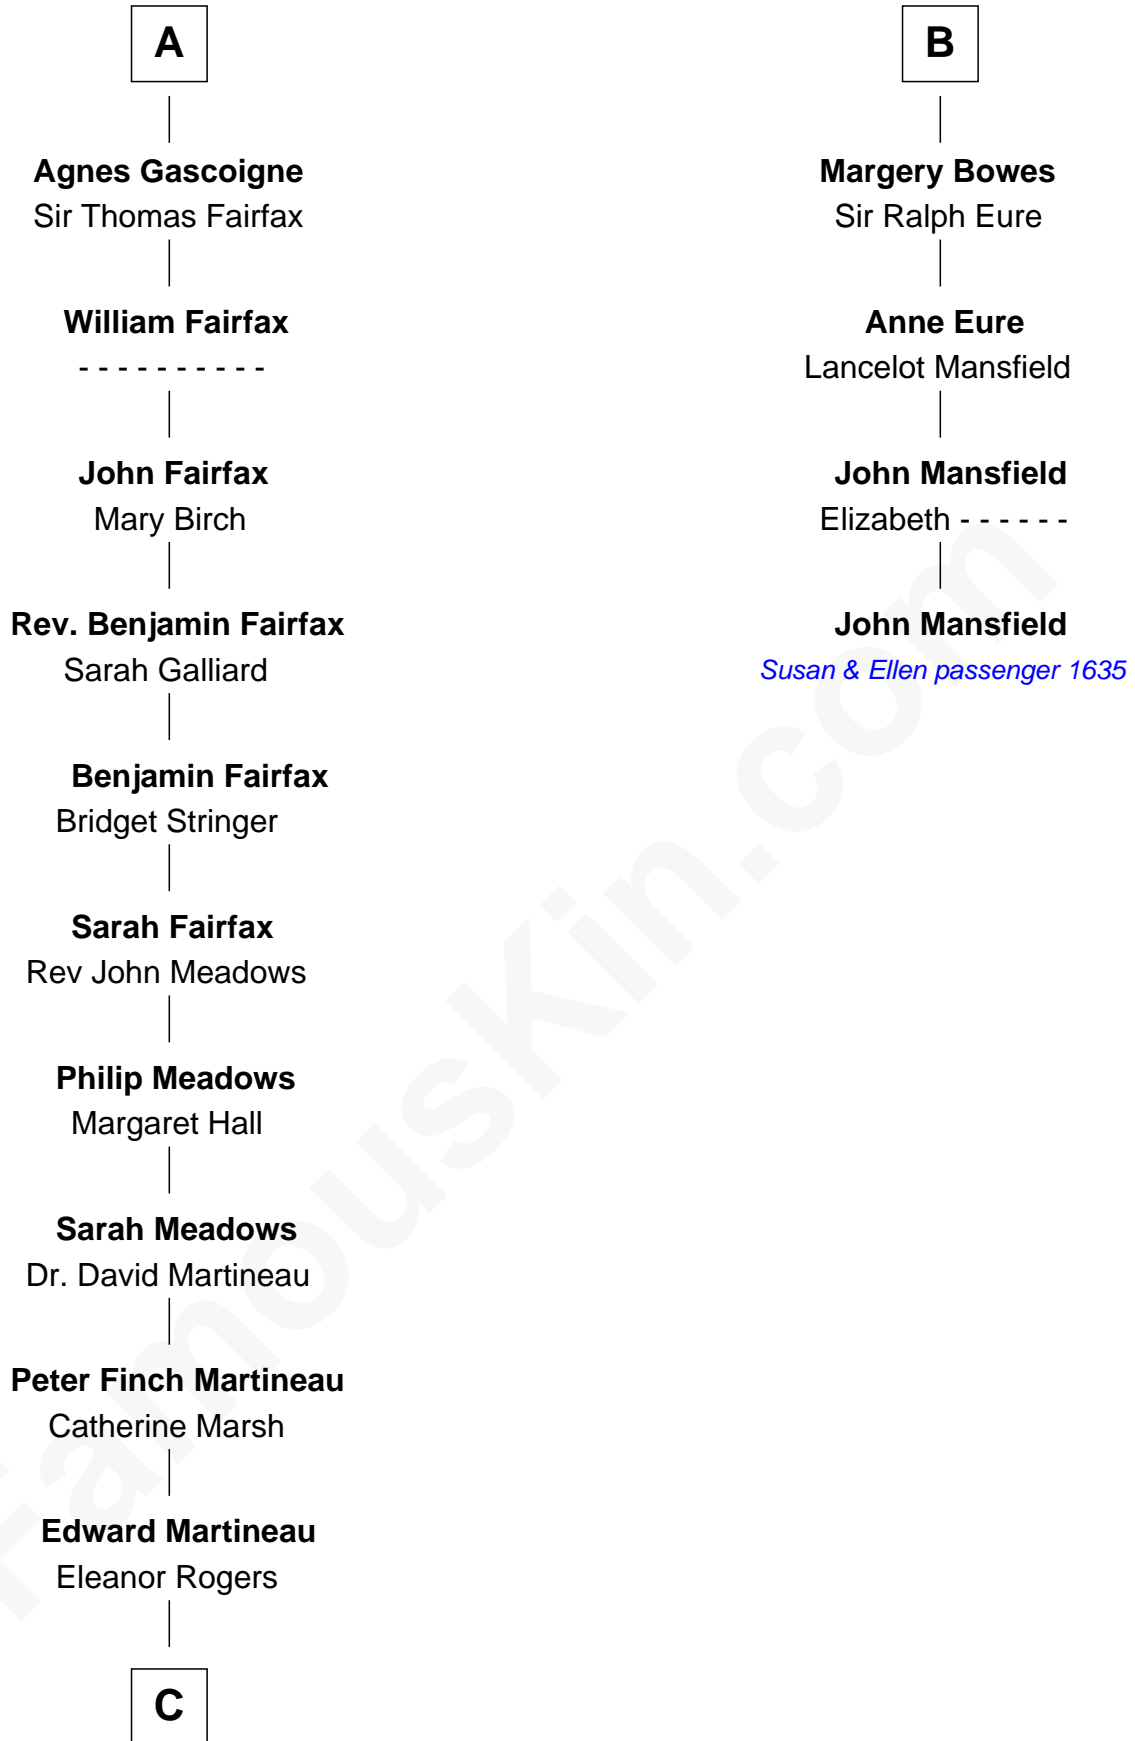

FamousKin.com Relationship Chart of

Guy Ritchie

British Filmmaker

10th cousin 11 times removed of

John Mansfield

(c1601 - 1674) Susan & Ellen passenger 1635

C

William Martineau
Margaretta Sarah Mason

Edith Jane Martineau
Vivian Guy Ouseley McLaughlin

Doris Margaretta McLaughlin
Stuart John Ritchie

John Vivian Ritchie
Amber Mary Parkinson

Guy Ritchie
British Filmmaker

FamousKin.com