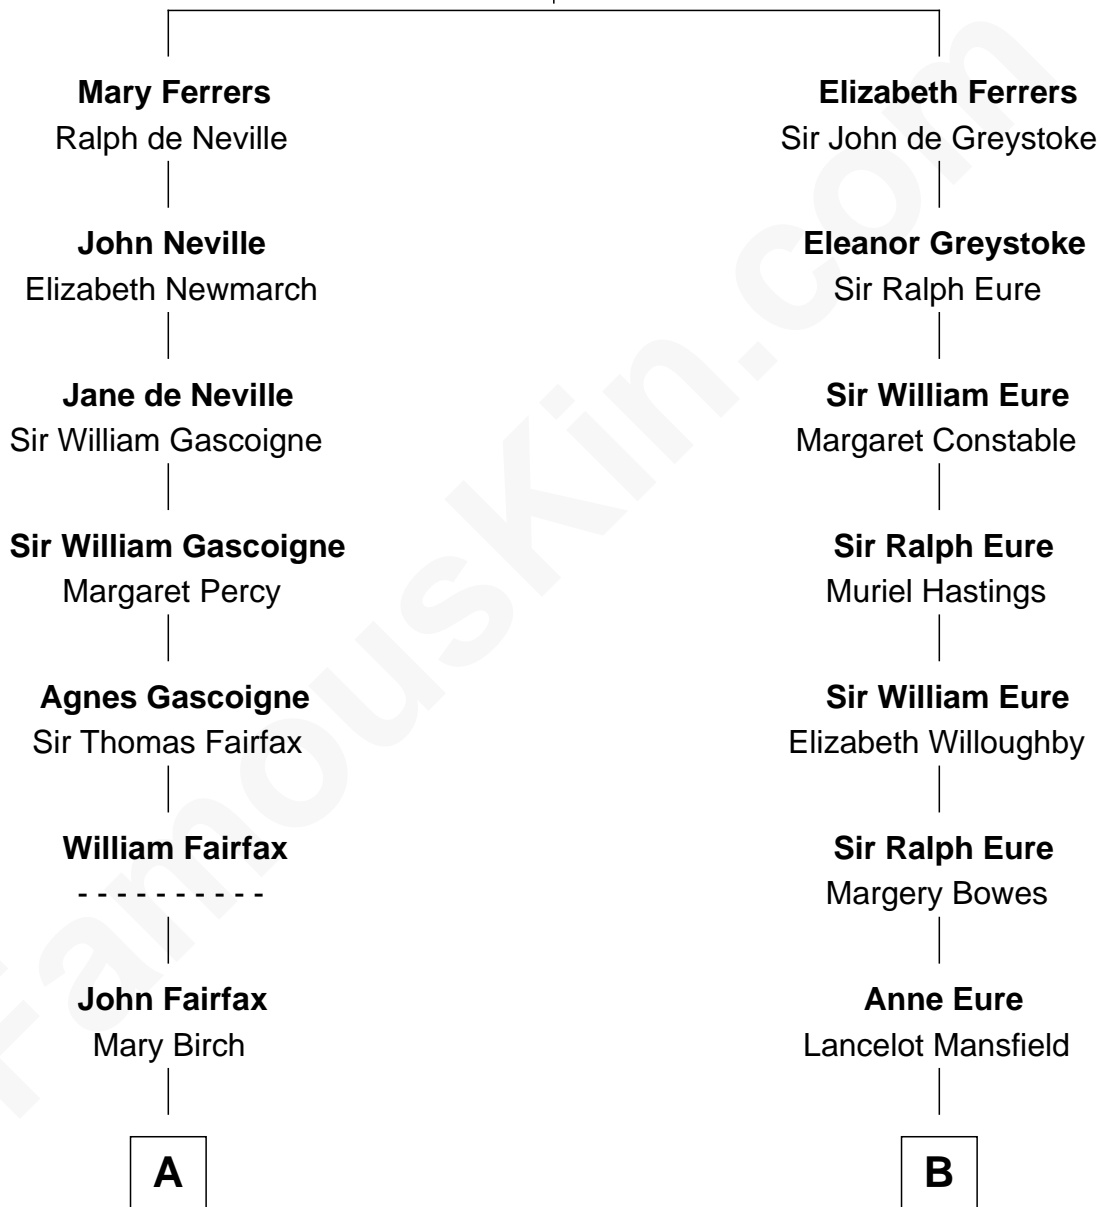

FamousKin.com Relationship Chart of

Guy Ritchie

British Filmmaker

8th cousin 10 times removed of

John Mansfield

(c1601 - 1674) Susan & Ellen passenger 1635

Sir Robert de Ferrers

Joan Beaufort

C

John Vivian Ritchie
Amber Mary Parkinson

Guy Ritchie
British Filmmaker

FamousKin.com