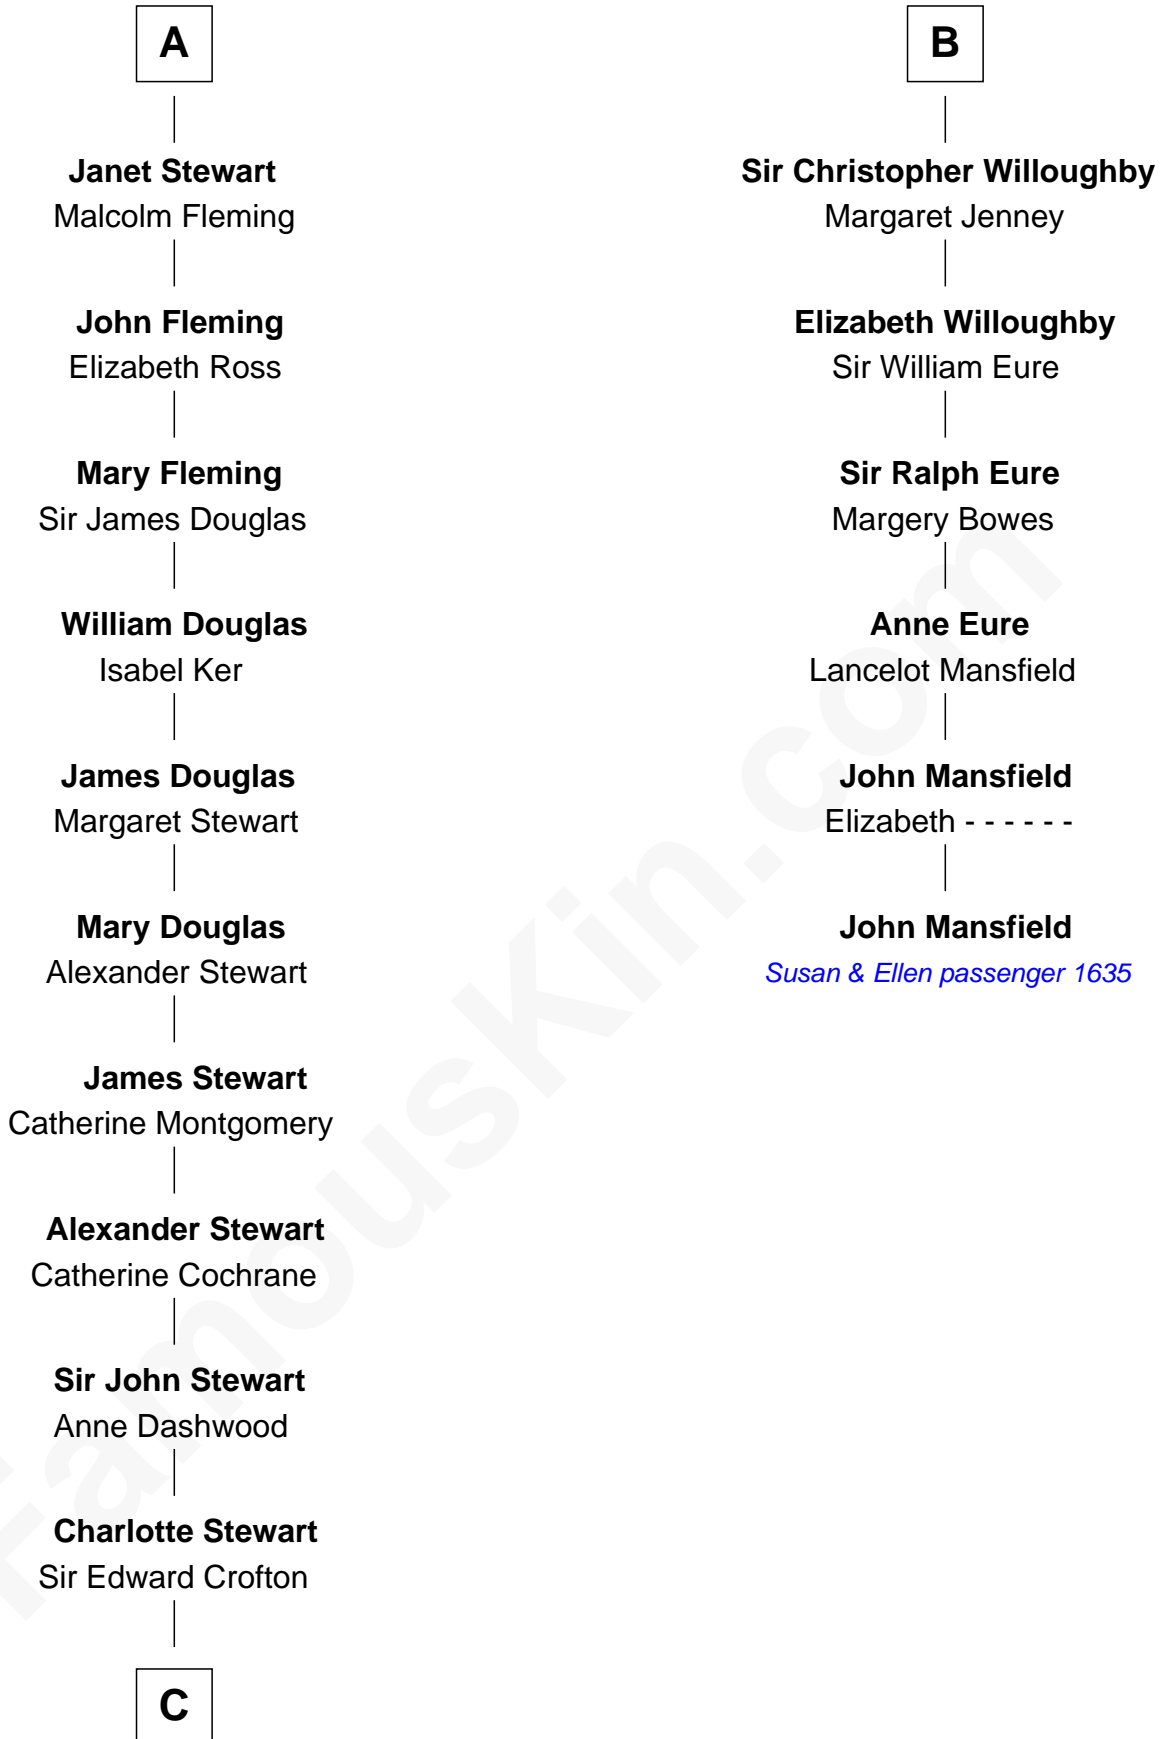

# FamousKin.com Relationship Chart of

**Guy Ritchie**

*British Filmmaker*

12th cousin 9 times removed of

**John Mansfield**

*(c1601 - 1674) Susan & Ellen passenger 1635*

**C**

Frederica Crofton

Hubert McLaughlin

Vivian Guy Ouseley McLaughlin

Edith Jane Martineau

Doris Margareta McLaughlin

Stuart John Ritchie

John Vivian Ritchie

Amber Mary Parkinson

**Guy Ritchie**