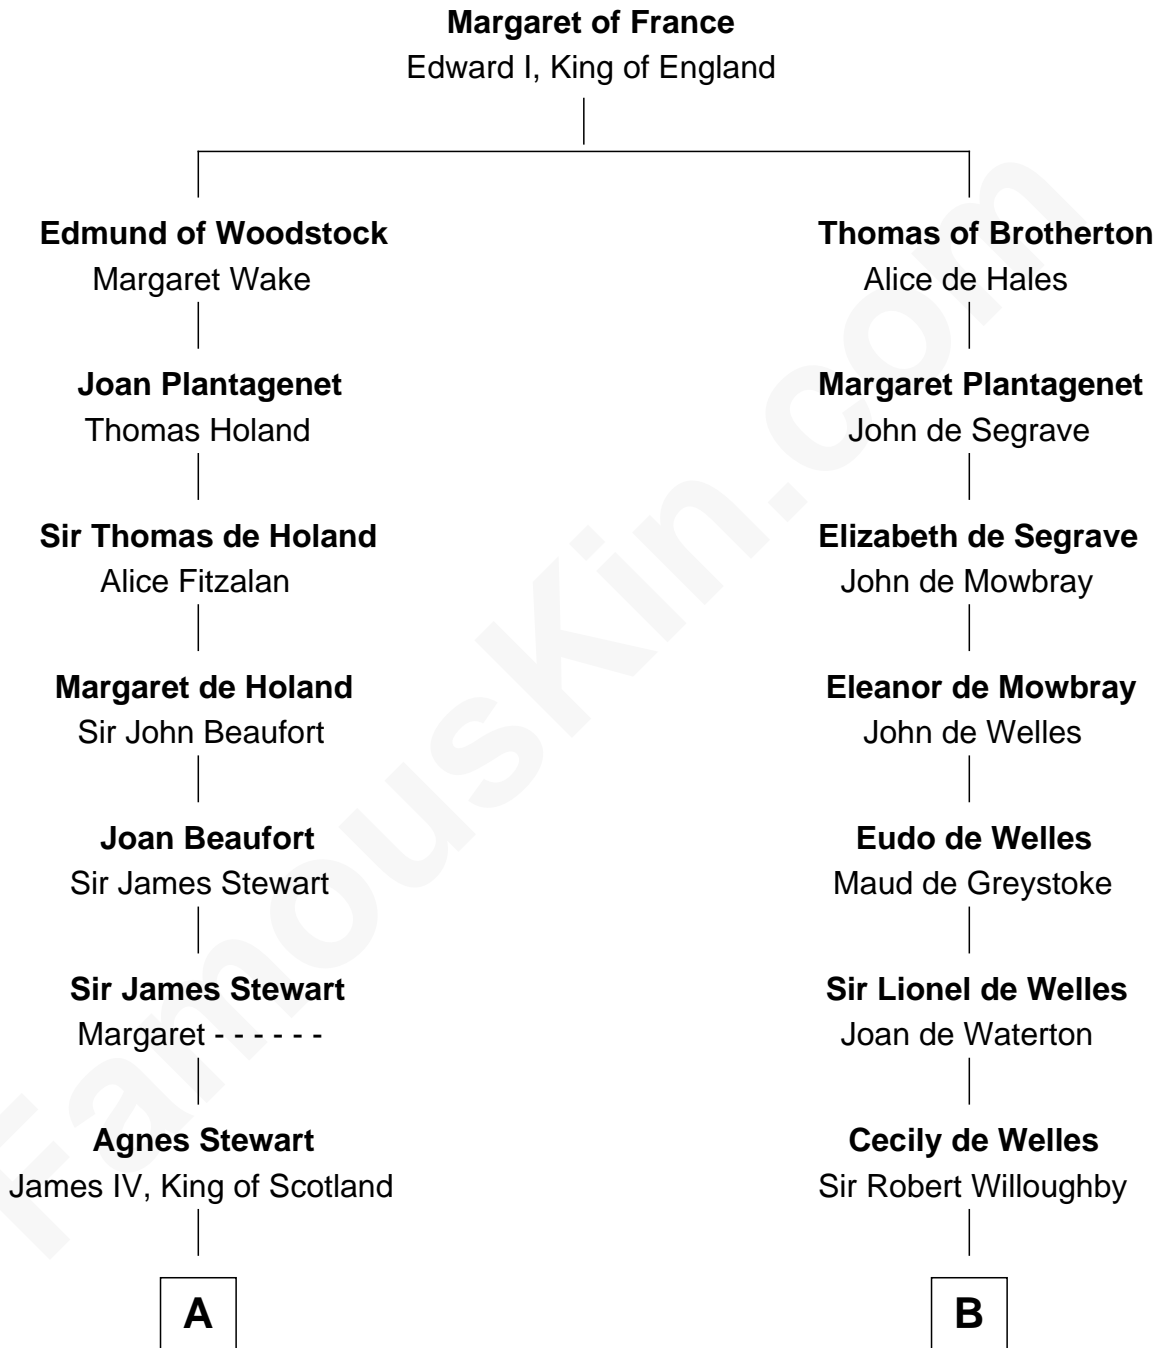

# FamousKin.com Relationship Chart of

**Guy Ritchie**

*British Filmmaker*

12th cousin 9 times removed of

**John Mansfield**

*(c1601 - 1674) Susan & Ellen passenger 1635*

**C**

Frederica Crofton

Hubert McLaughlin

Vivian Guy Ouseley McLaughlin

Edith Jane Martineau

Doris Margareta McLaughlin

Stuart John Ritchie

John Vivian Ritchie

Amber Mary Parkinson

**Guy Ritchie**

*British Filmmaker*

FamousKin.com