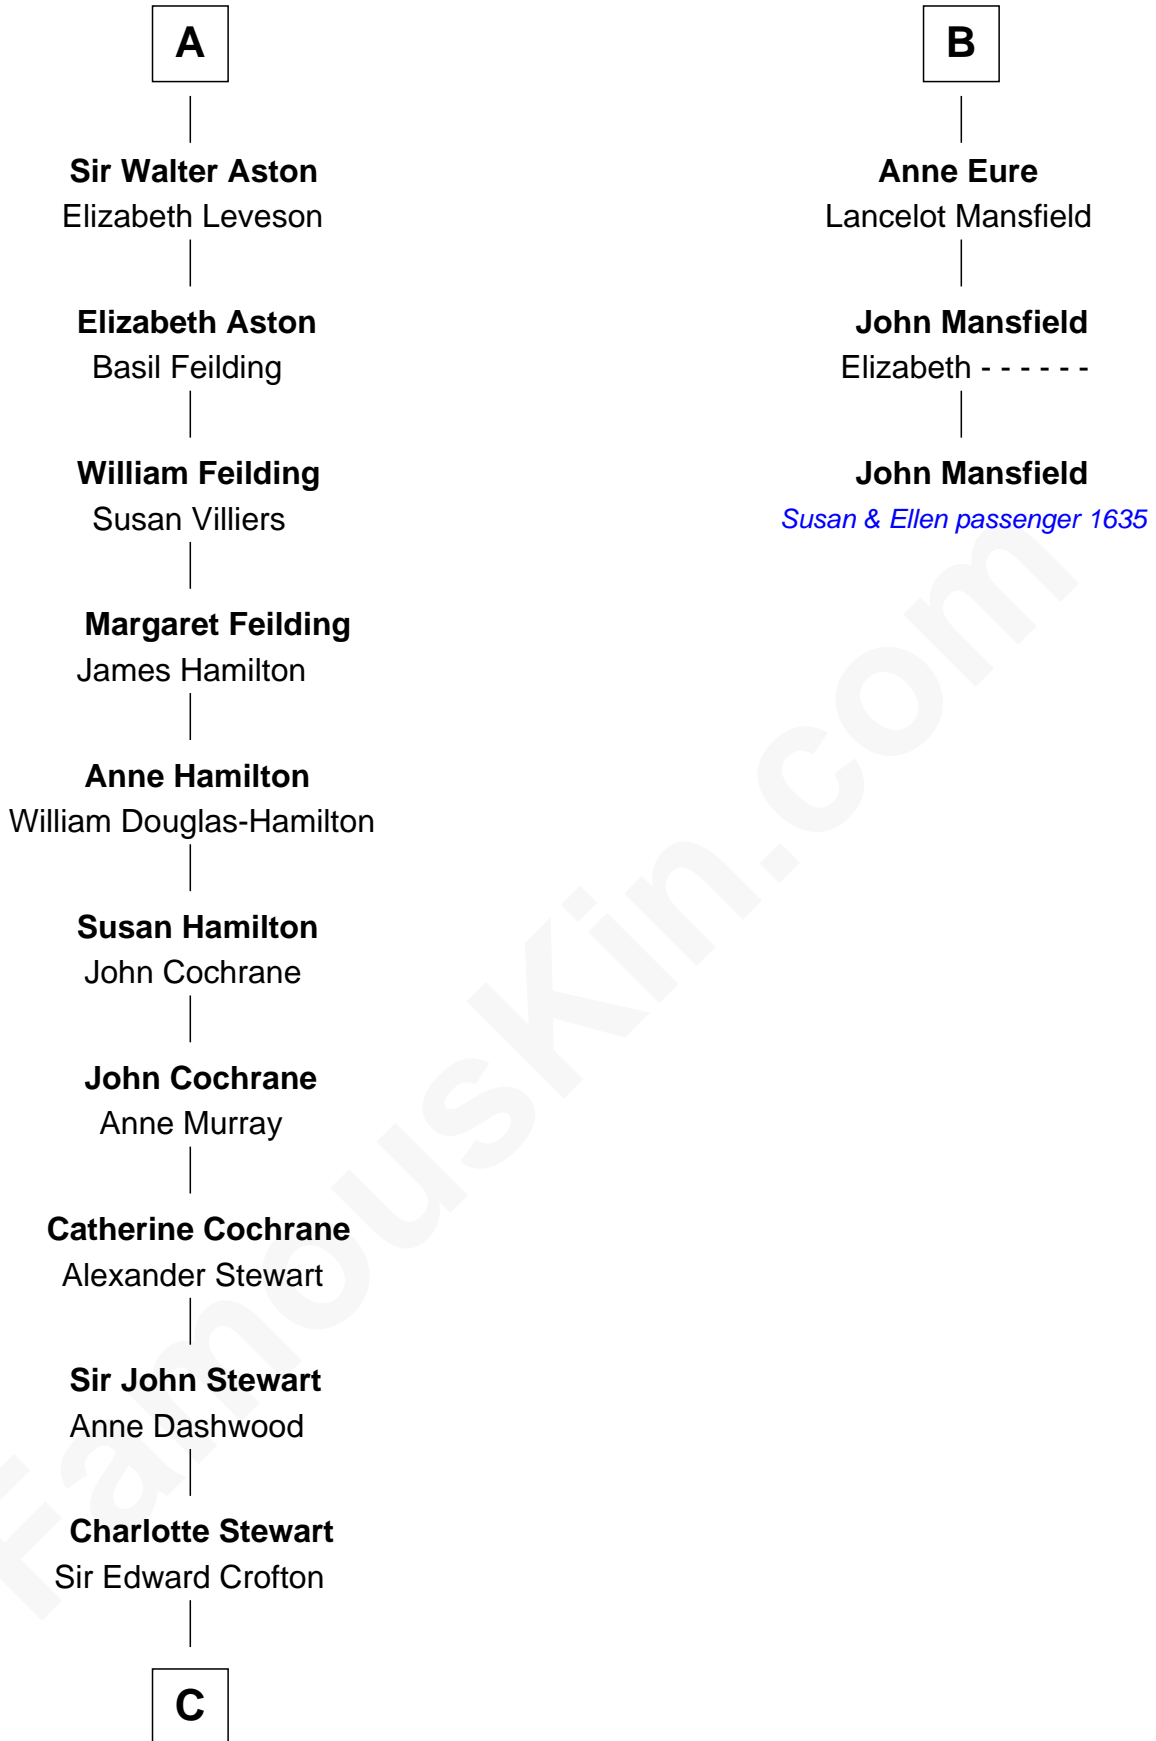

FamousKin.com Relationship Chart of

Guy Ritchie

British Filmmaker

9th cousin 12 times removed of

John Mansfield

(c1601 - 1674) Susan & Ellen passenger 1635

C

Frederica Crofton

Hubert McLaughlin

Vivian Guy Ouseley McLaughlin

Edith Jane Martineau

Doris Margaretta McLaughlin

Stuart John Ritchie

John Vivian Ritchie

Amber Mary Parkinson

Guy Ritchie