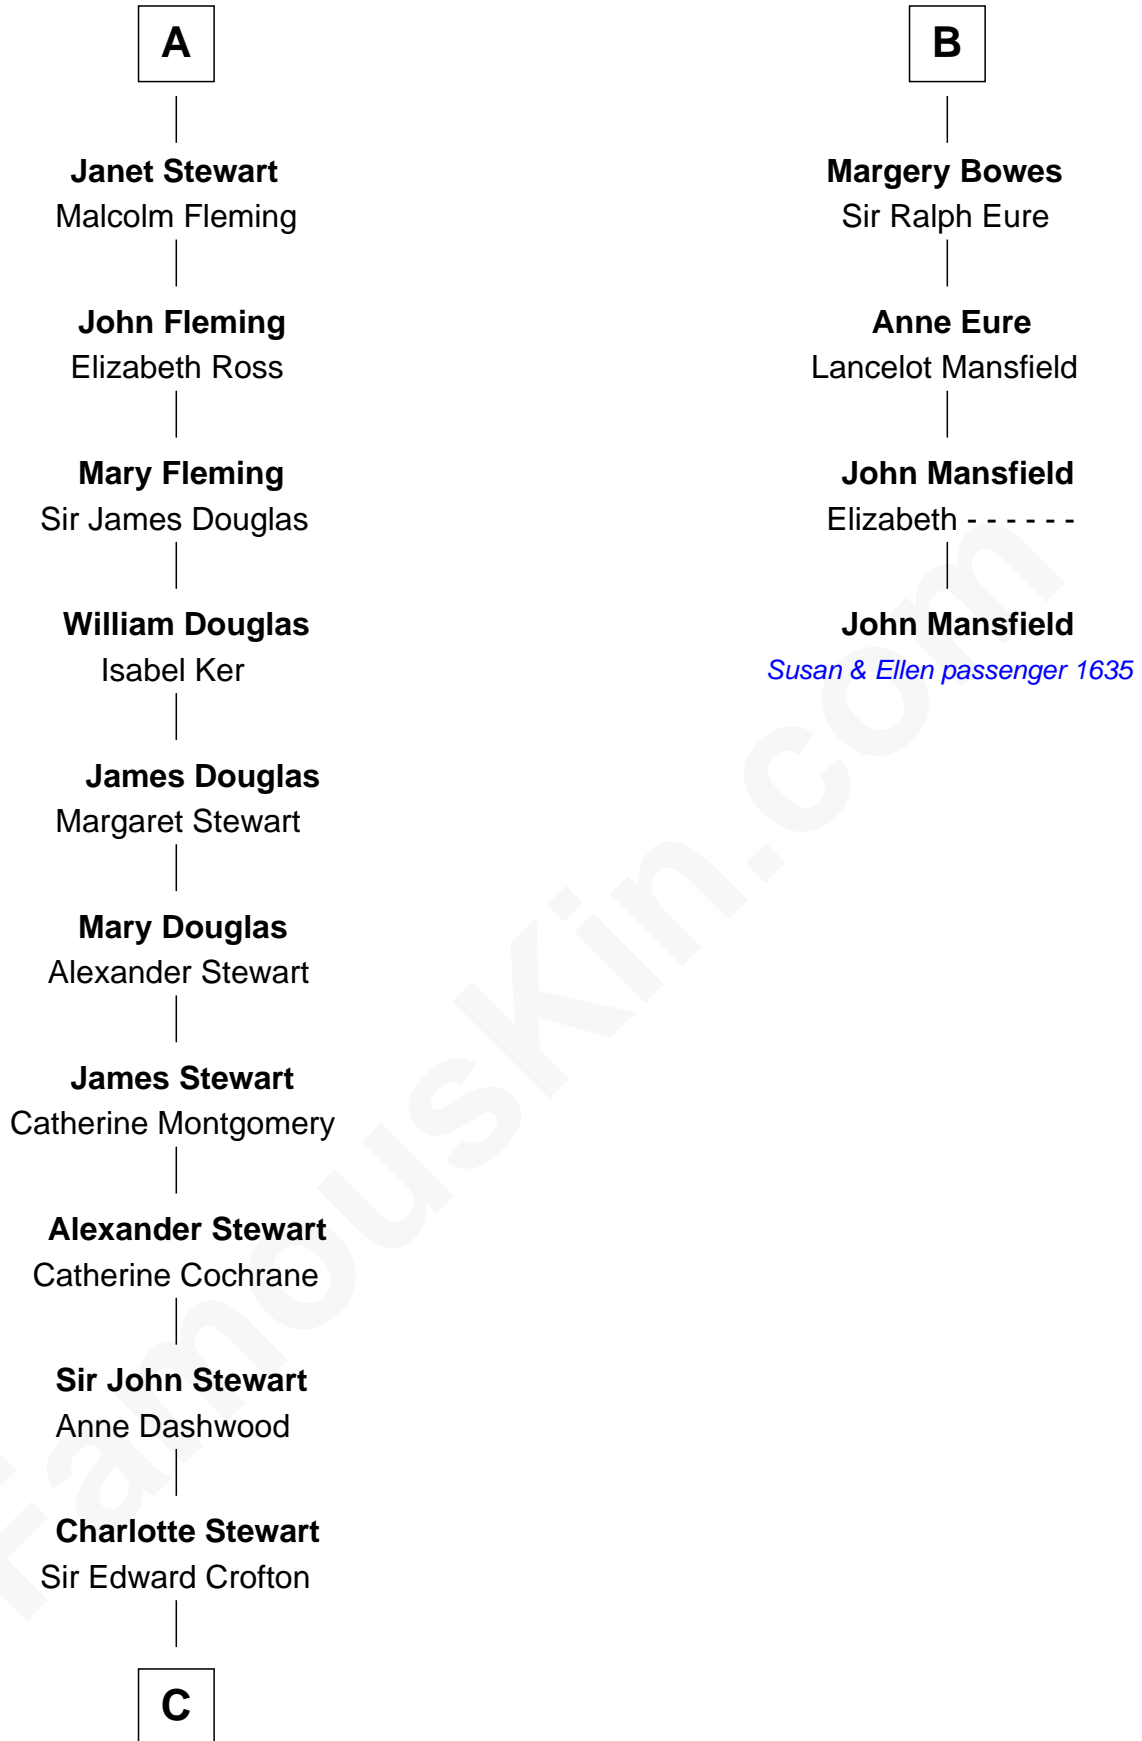

FamousKin.com Relationship Chart of

Guy Ritchie

British Filmmaker

10th cousin 11 times removed of

John Mansfield

(c1601 - 1674) Susan & Ellen passenger 1635

C

Frederica Crofton

Hubert McLaughlin

Vivian Guy Ouseley McLaughlin

Edith Jane Martineau

Doris Margaretta McLaughlin

Stuart John Ritchie

John Vivian Ritchie

Amber Mary Parkinson

Guy Ritchie