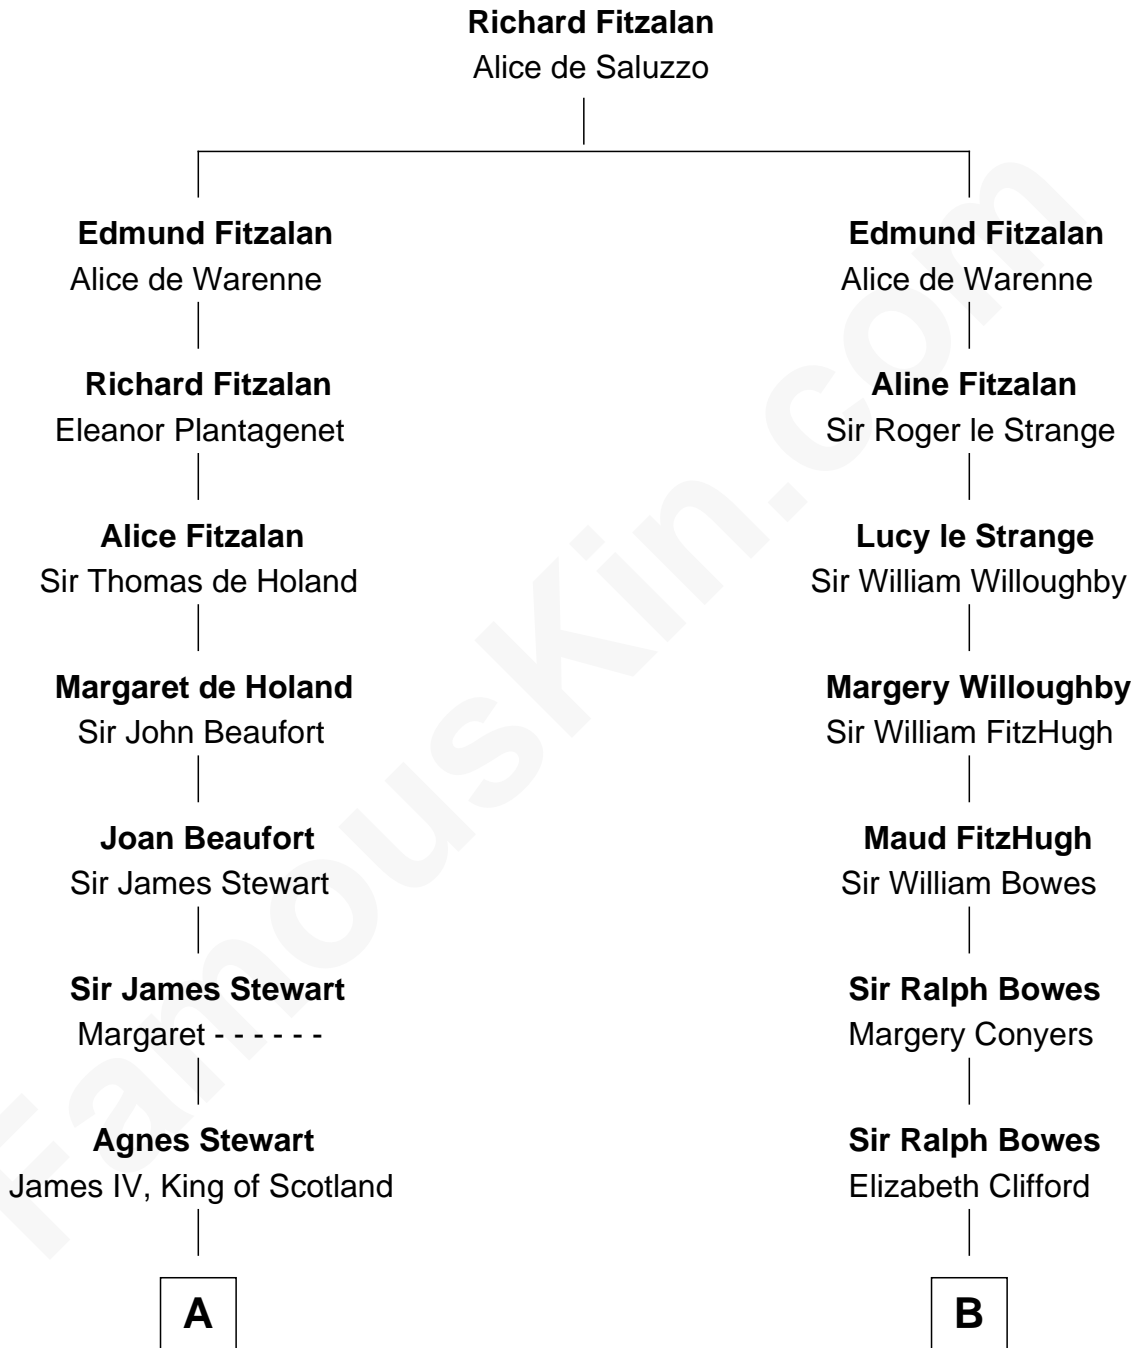

FamousKin.com Relationship Chart of

Guy Ritchie

British Filmmaker

10th cousin 11 times removed of

John Mansfield

(c1601 - 1674) Susan & Ellen passenger 1635

C

Frederica Crofton

Hubert McLaughlin

Vivian Guy Ouseley McLaughlin

Edith Jane Martineau

Doris Margaretta McLaughlin

Stuart John Ritchie

John Vivian Ritchie

Amber Mary Parkinson

Guy Ritchie