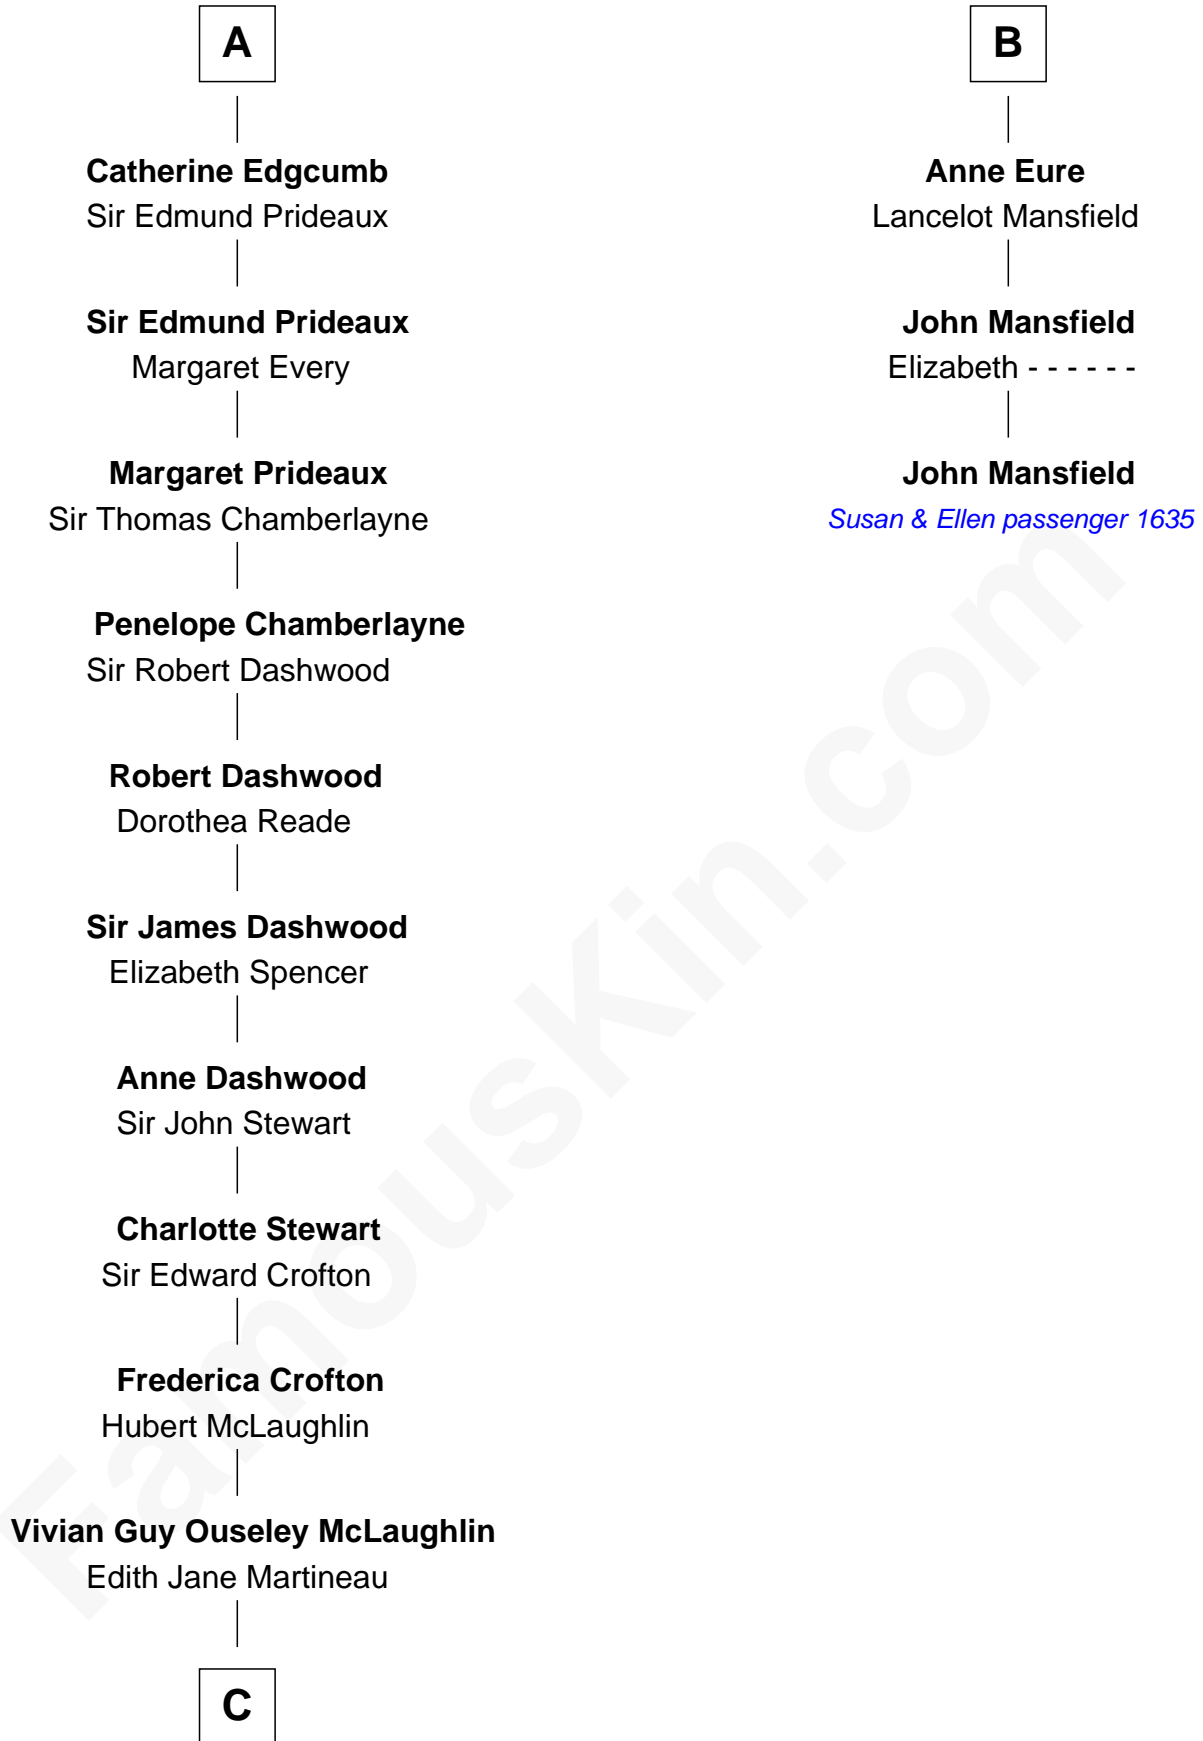

FamousKin.com Relationship Chart of

Guy Ritchie

British Filmmaker

9th cousin 10 times removed of

John Mansfield

(c1601 - 1674) Susan & Ellen passenger 1635

C

—
Doris Margaretta McLaughlin