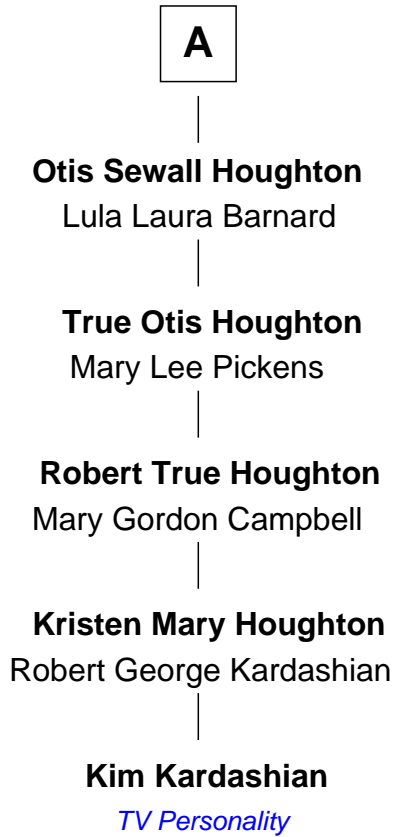

FamousKin.com Relationship Chart of

Kim Kardashian

TV Personality

6th cousin 5 times removed of

Edwin D. Morgan

21st Governor of New York

Thomas Gardner

Lucy Smith

Andrew Gardner

Sarah Mason

Abigail Gardner

James Wilder

Esther Wilder

Jonathan White

Esther White

Samuel Taylor

Robert Stanton

Mary Stanton

Daniel Denison

Mary Denison

Nathan Smith

Nathan Smith

Elizabeth Denison

Lydia Smith

William Avery Morgan

Jasper Morgan

Catherine Copp

Edwin D. Morgan

21st Governor of New York

FamousKin.com