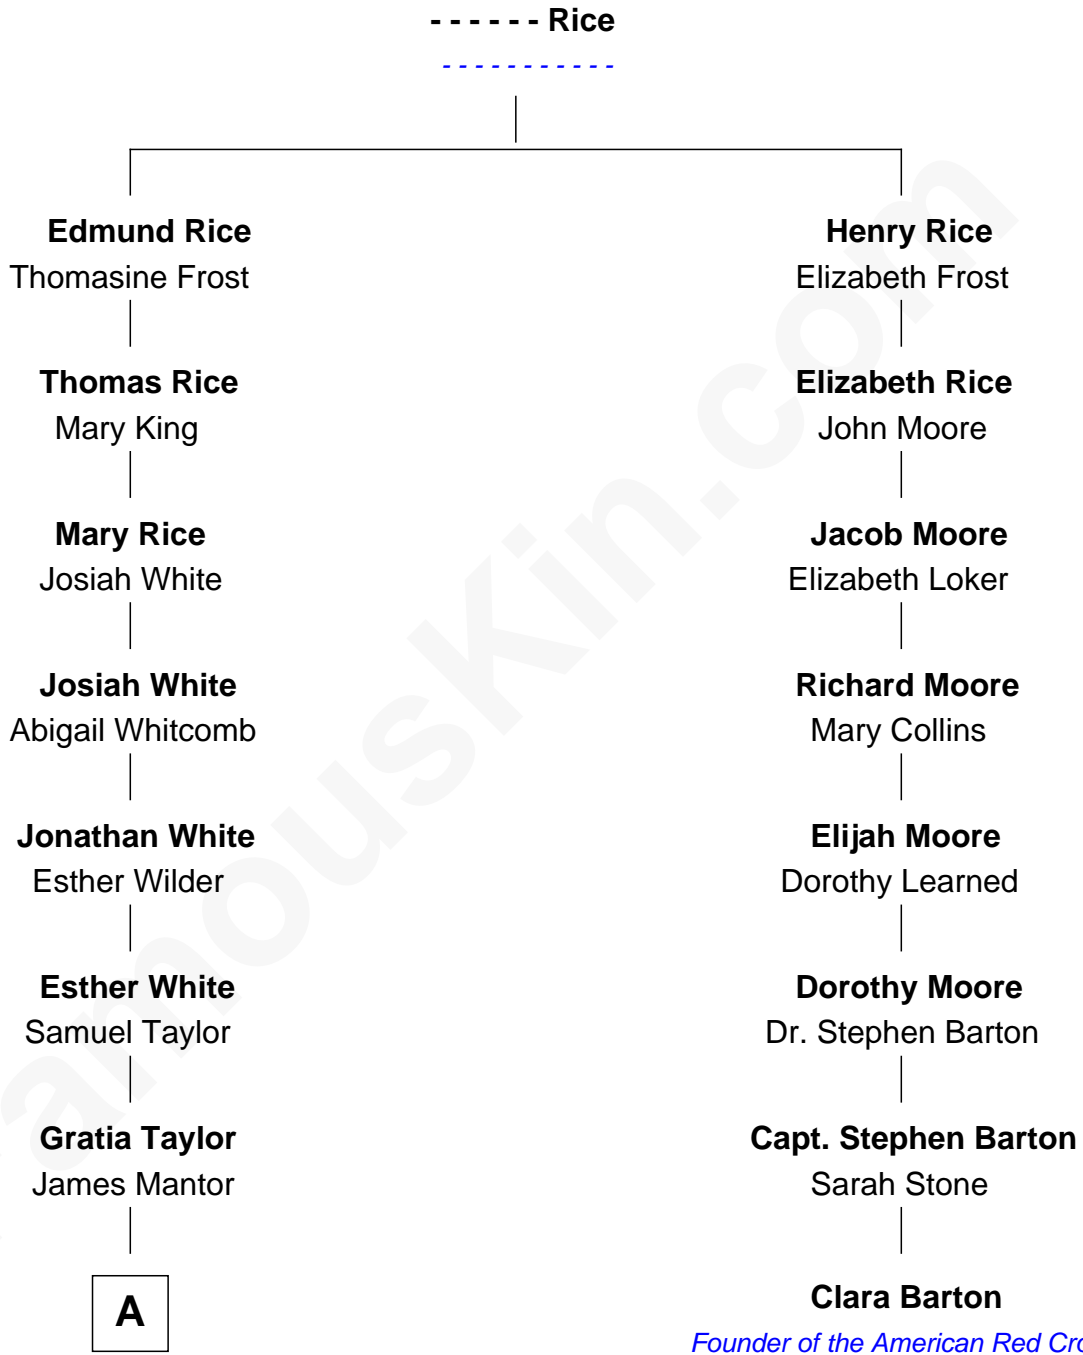

**FamousKin.com**  
**Relationship Chart of**  
**Kim Kardashian**  
*TV Personality*

7th cousin 6 times removed of  
**Clara Barton**  
*Founder of the American Red Cross*

**A**

—  
**Samuel Jones Mantor**

Elizabeth Howes

—  
**Sarah Elizabeth Mantor**

Reuben A. Houghton

—  
**Otis Sewall Houghton**

Lula Laura Barnard

—  
**True Otis Houghton**

Mary Lee Pickens

—  
**Robert True Houghton**

Mary Gordon Campbell

—  
**Kristen Mary Houghton**

Robert George Kardashian

—  
**Kim Kardashian**

*TV Personality*