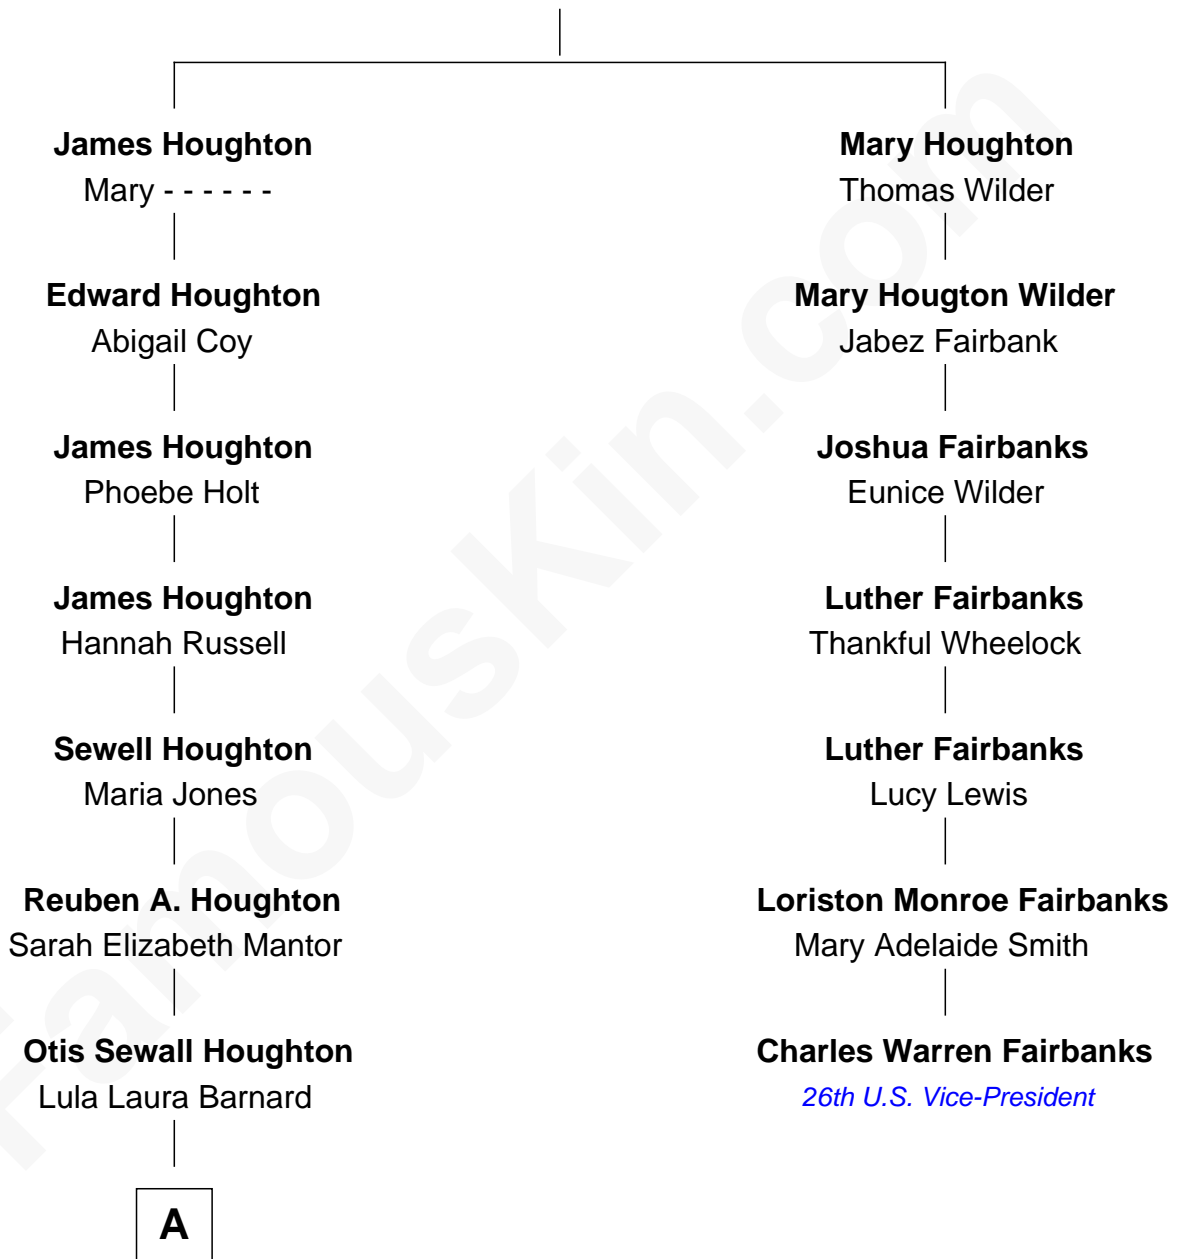

FamousKin.com Relationship Chart of

Kim Kardashian

TV Personality

6th cousin 4 times removed of

Charles Warren Fairbanks

26th U.S. Vice-President

Ralph Houghton

Jane Stowe

FamousKin.com