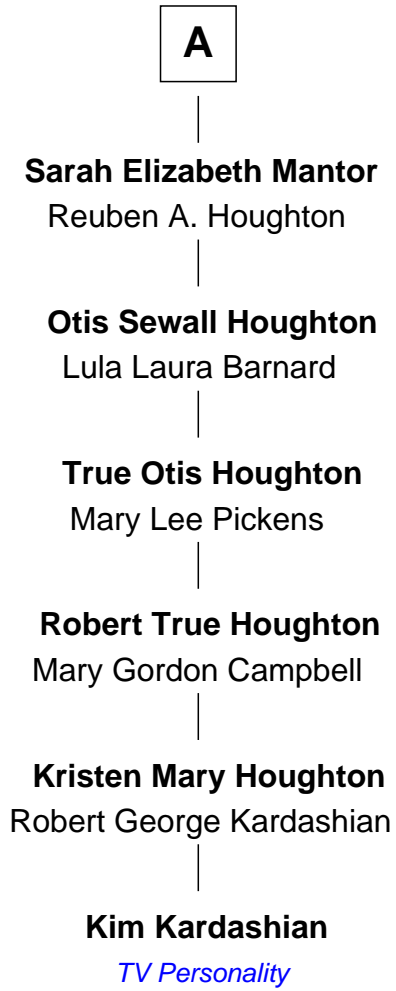

# FamousKin.com Relationship Chart of

**Kim Kardashian**

*TV Personality*

7th cousin 5 times removed of

**Maj. Gen. Leonard Wood**

*Leader of the Rough Riders*

**Edmund Rice**  
Thomasine Frost

FamousKin.com