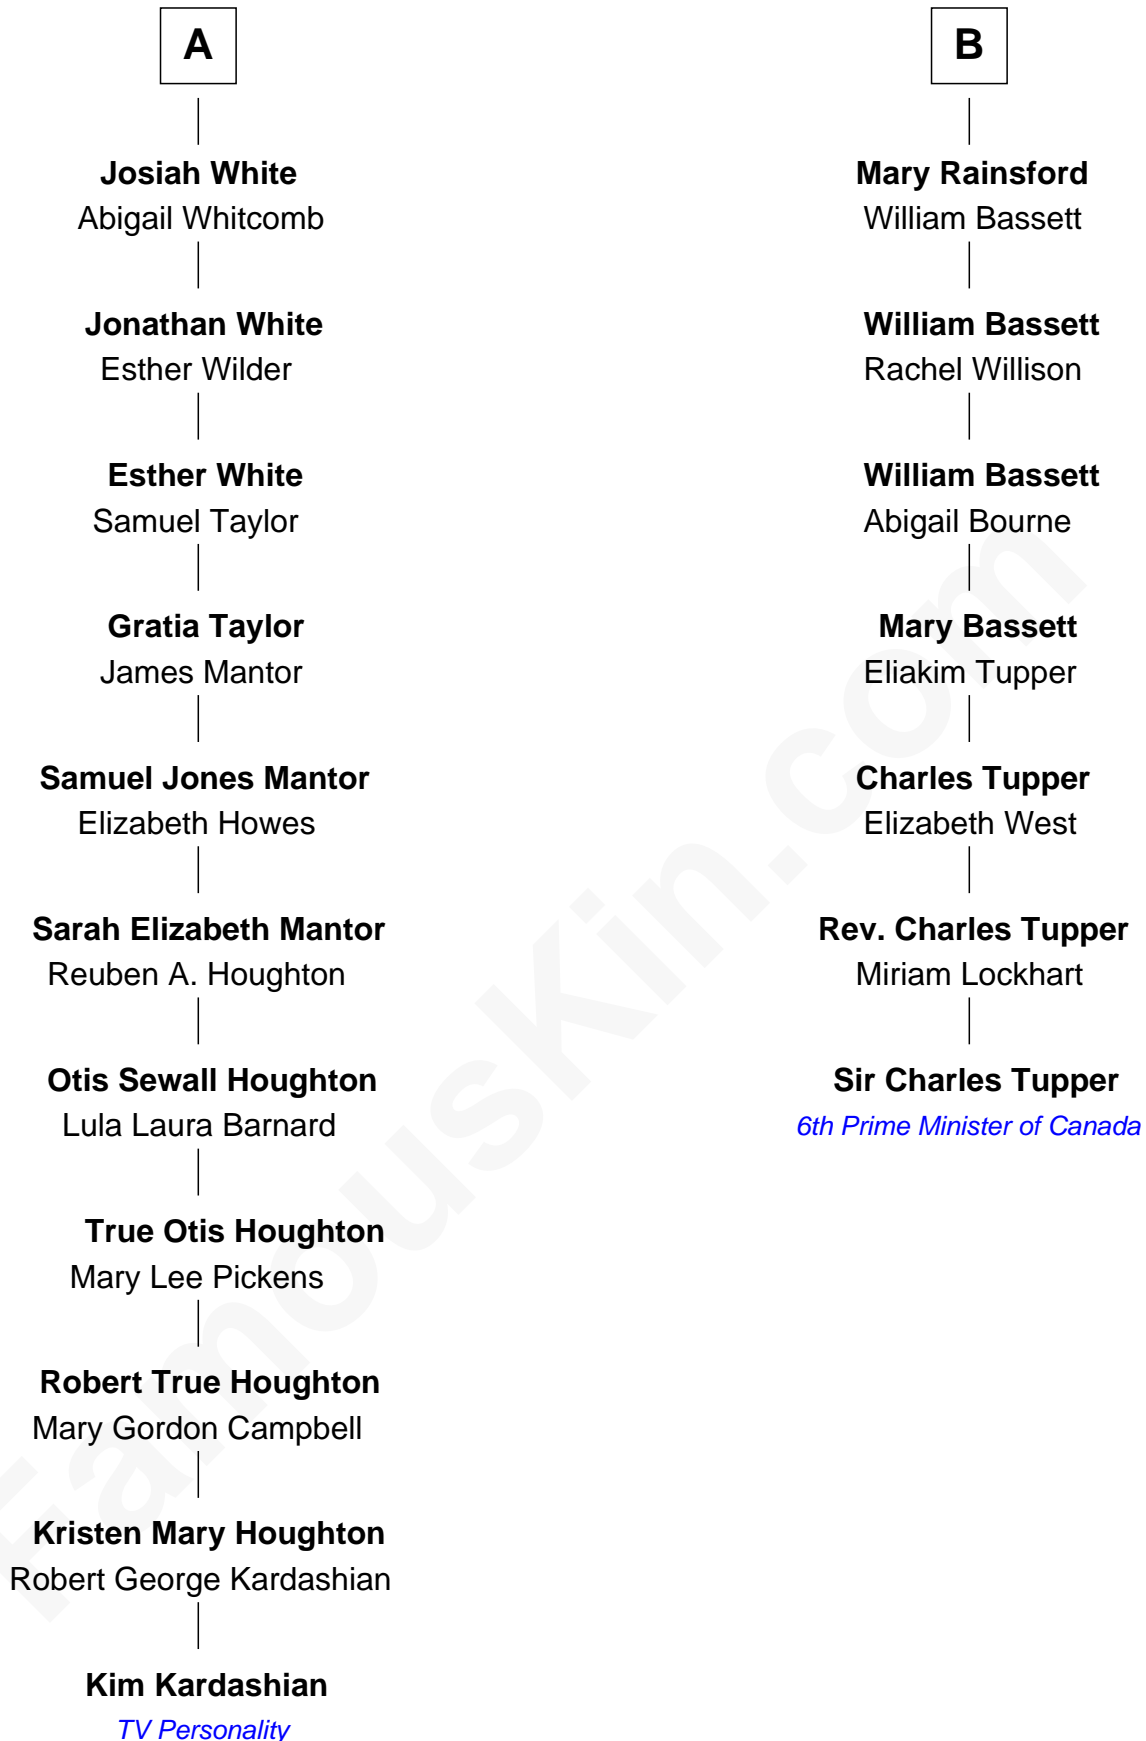

FamousKin.com Relationship Chart of

Kim Kardashian

TV Personality

13th cousin 4 times removed of

Sir Charles Tupper

6th Prime Minister of Canada

Robert White

Alice - - - - -

Kim Kardashian photo by [Luke Ford](#) (CC BY-SA 2.5)