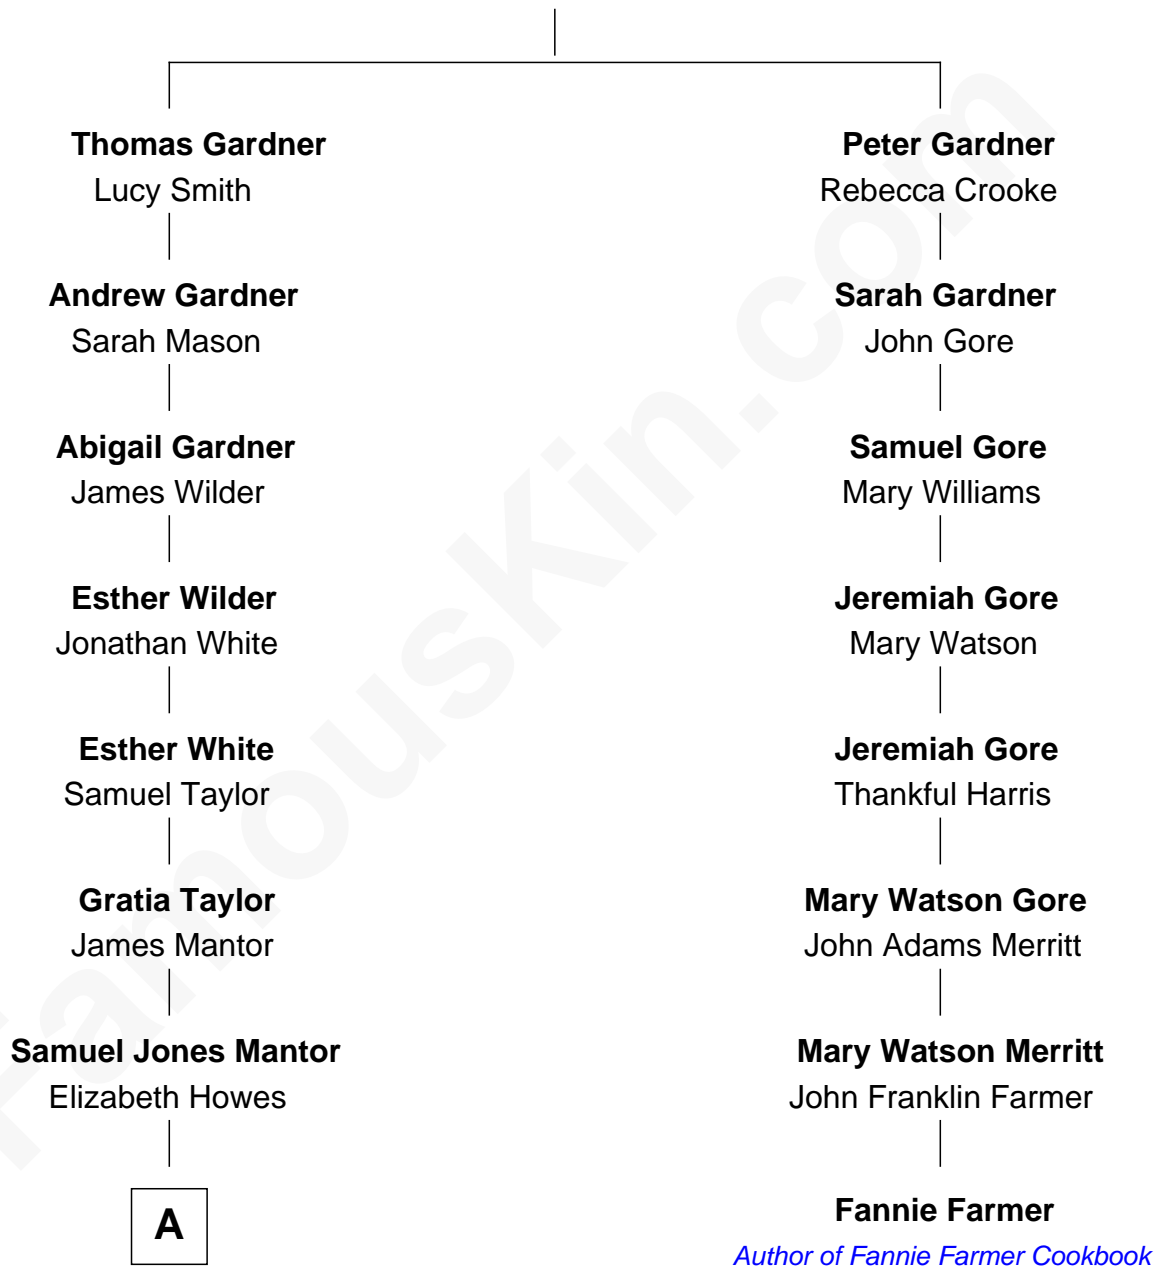

# FamousKin.com Relationship Chart of

**Kim Kardashian**

*TV Personality*

7th cousin 5 times removed of

**Fannie Farmer**

*Author of original Fannie Farmer Cookbook*

**Thomas Gardner**

FamousKin.com