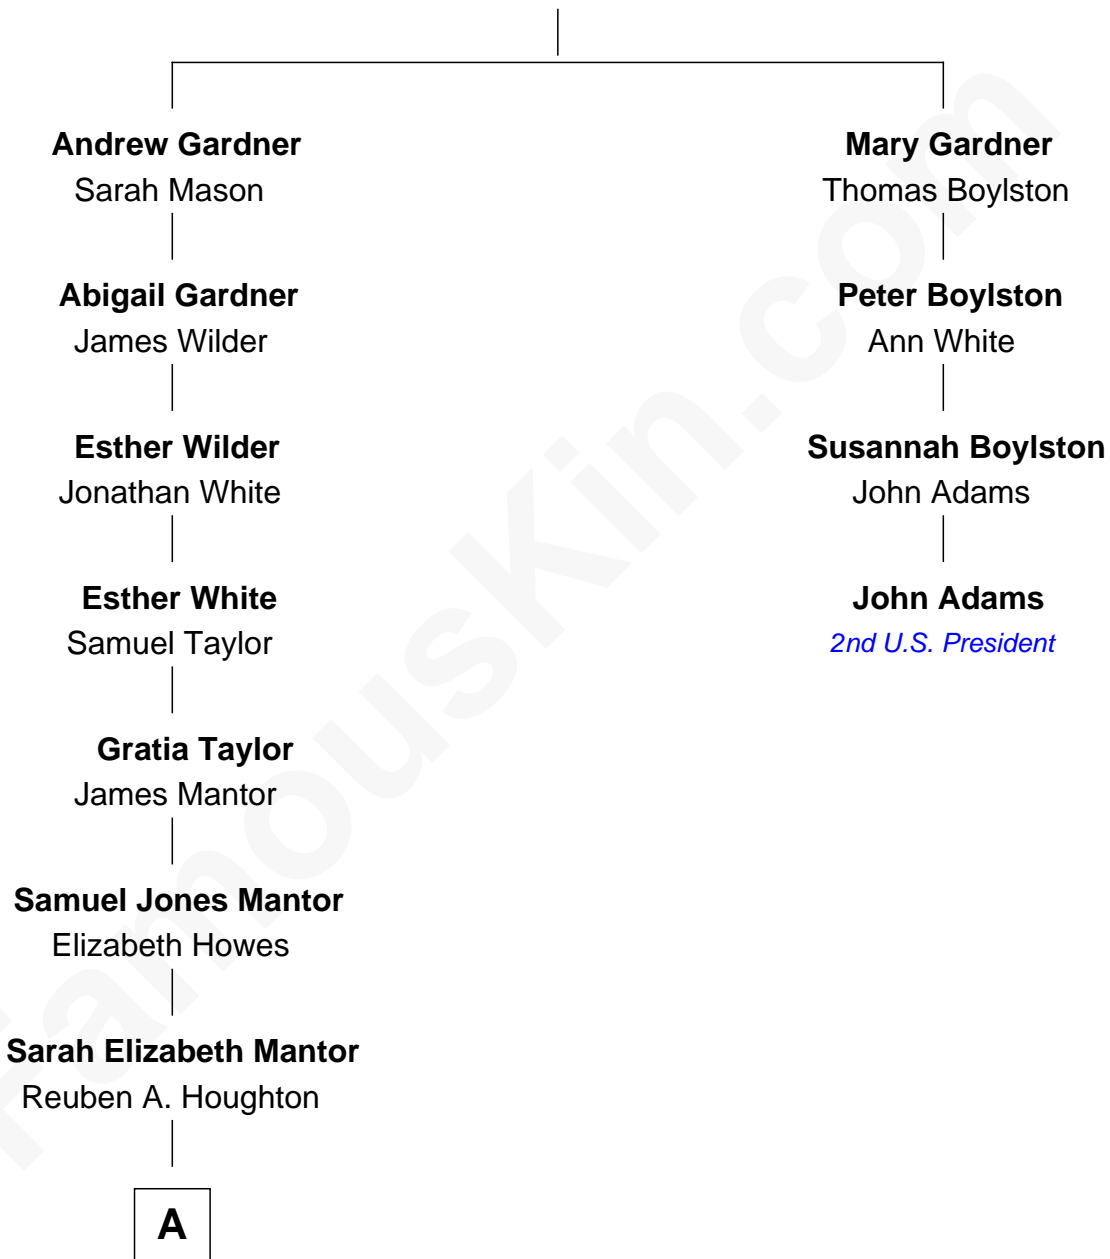

FamousKin.com Relationship Chart of

Kim Kardashian

TV Personality

3rd cousin 8 times removed of

John Adams

2nd U.S. President and Signer of the Declaration of Independence

Thomas Gardner

Lucy Smith

FamousKin.com