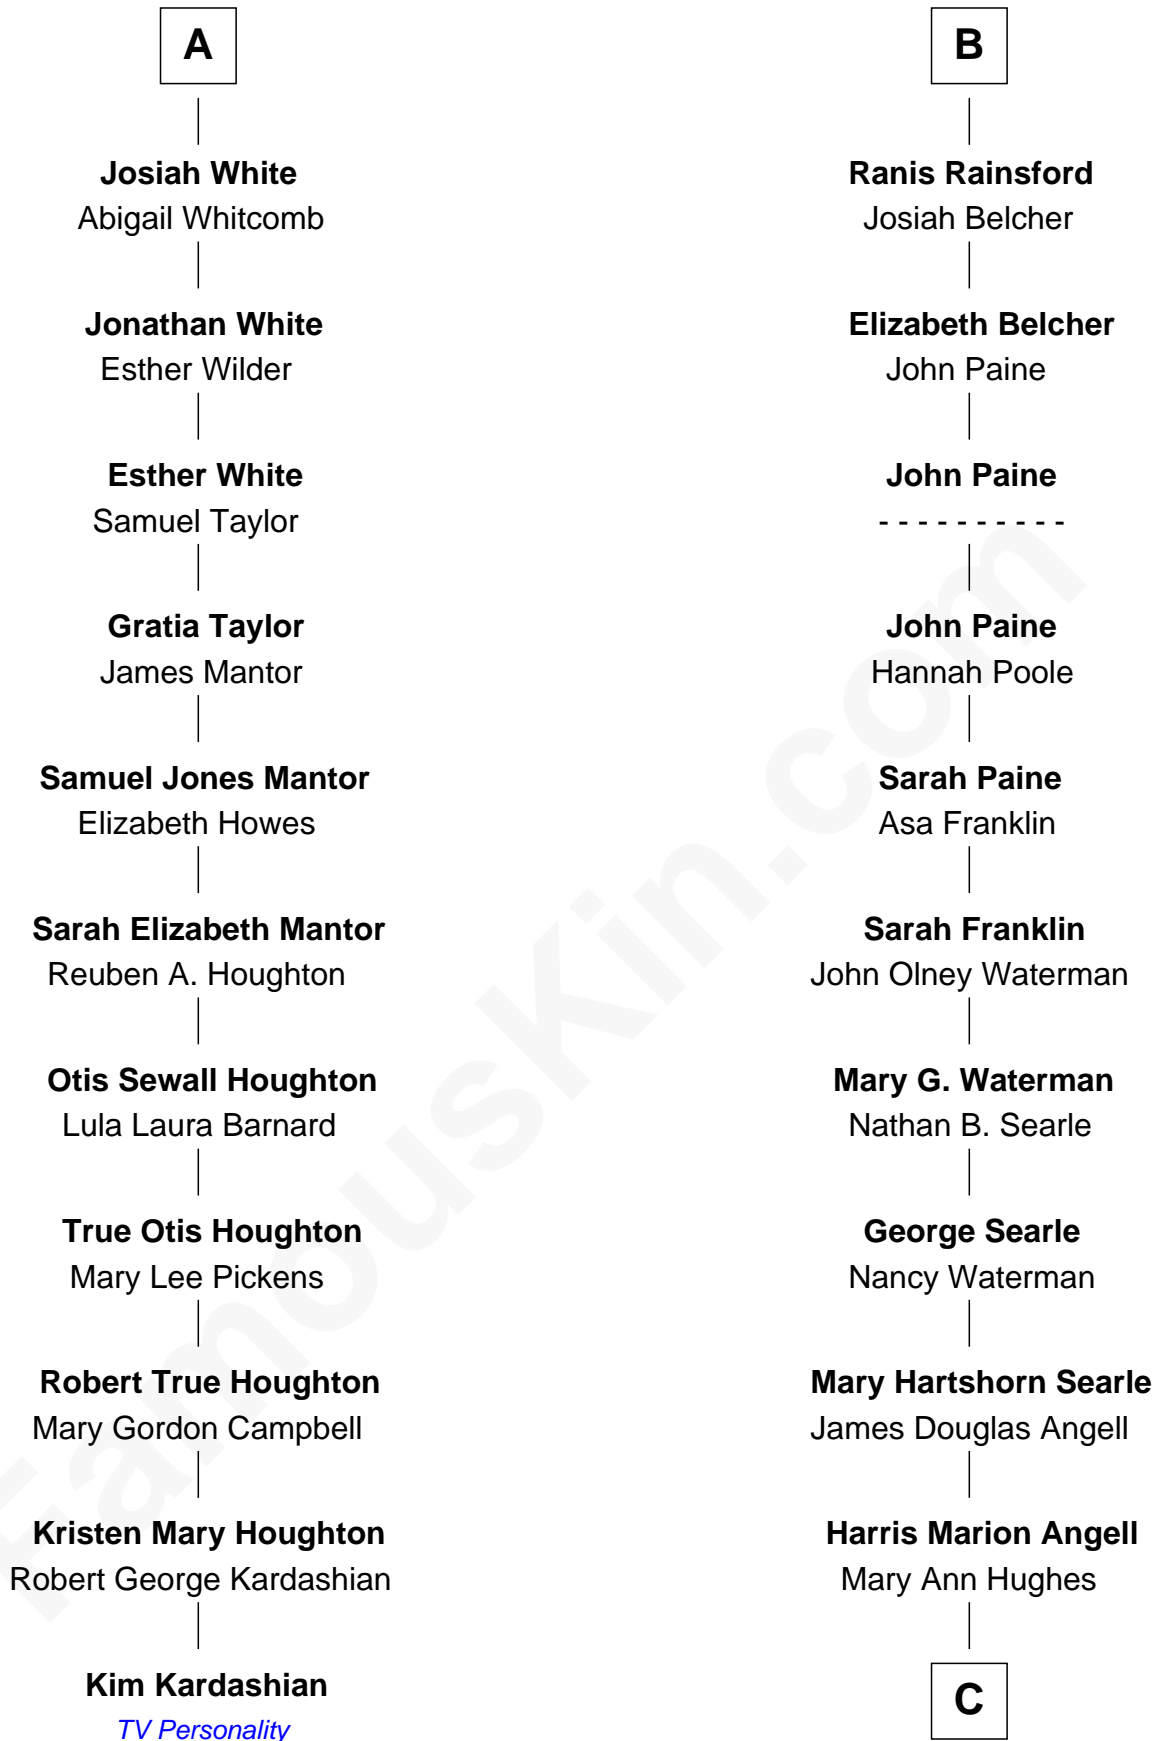

FamousKin.com Relationship Chart of

Kim Kardashian

TV Personality

17th cousin 1 time removed of

David Angell

TV Producer - 9/11 Victim

C

Henry L. Angell
Mae Theresa Cooney