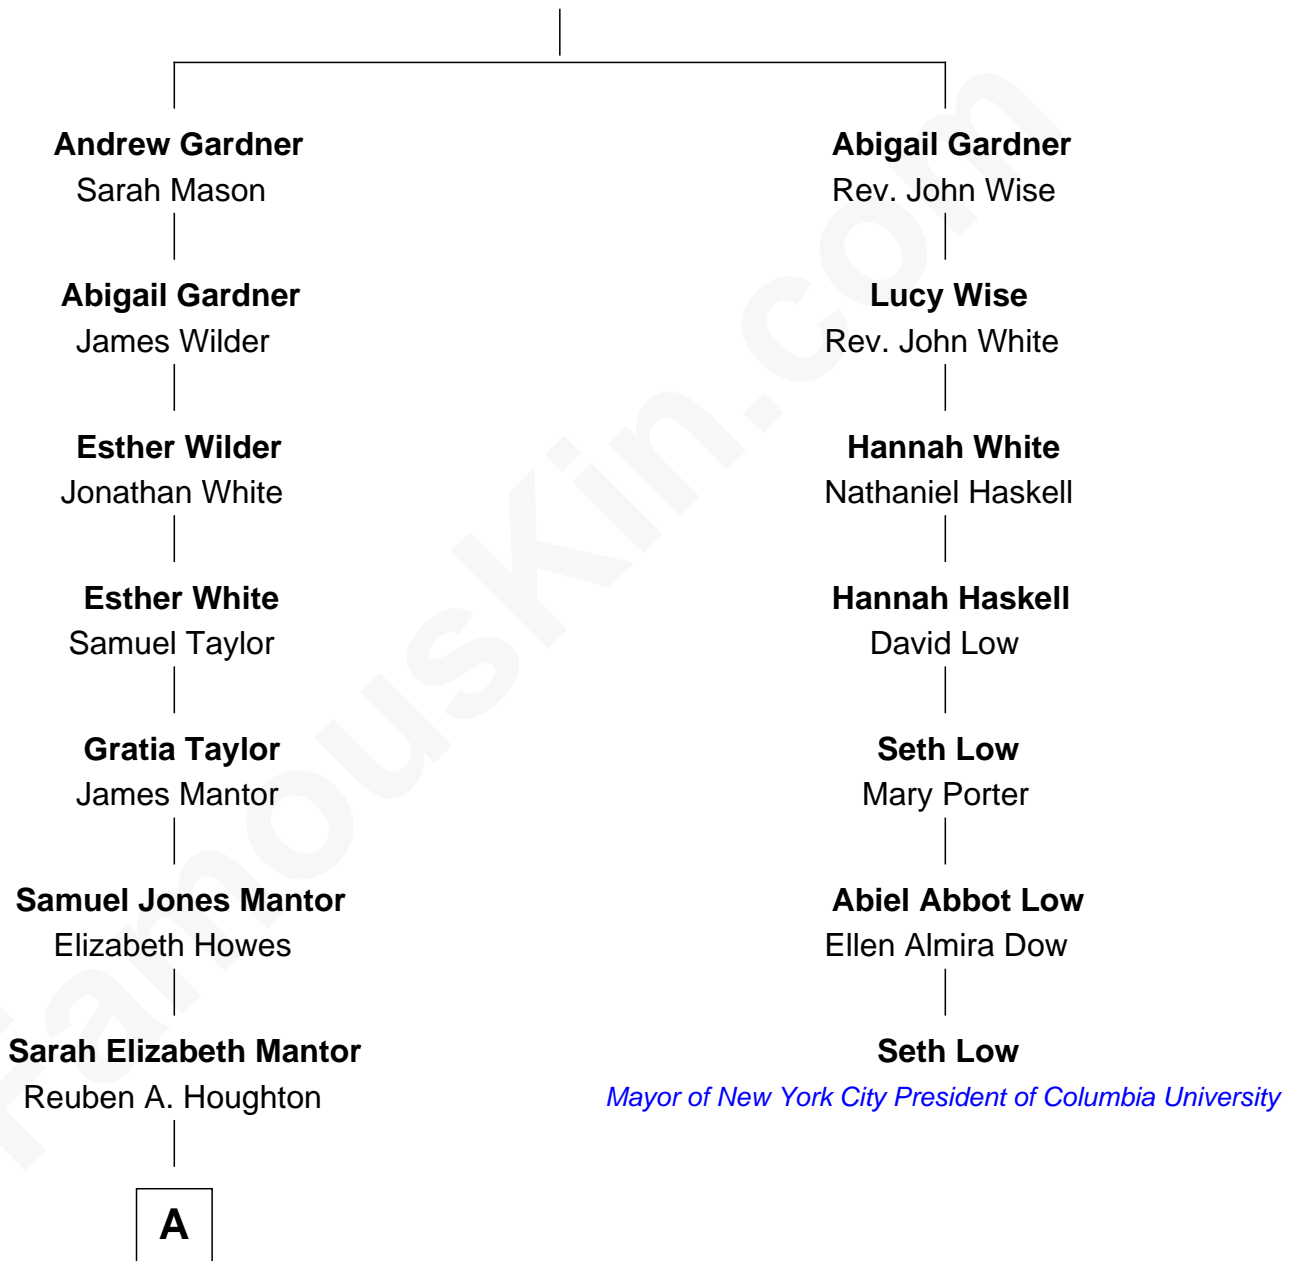

**FamousKin.com**  
**Relationship Chart of**  
**Kim Kardashian**  
*TV Personality*

6th cousin 5 times removed of

**Seth Low**

*Mayor of New York City President of Columbia University*

**Thomas Gardner**

Lucy Smith

FamousKin.com