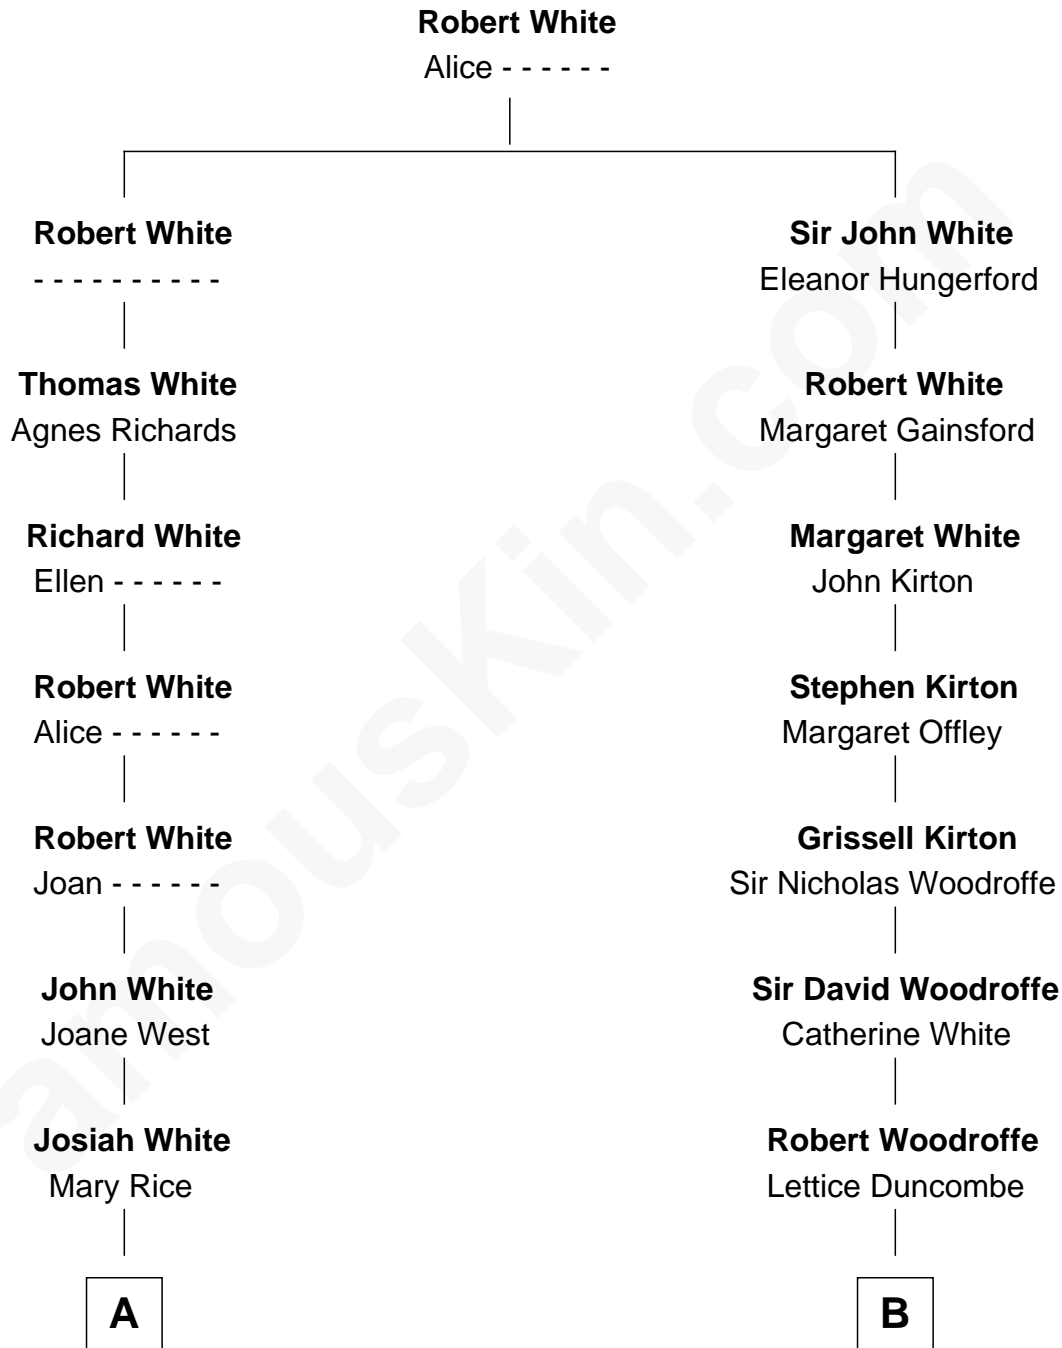

**FamousKin.com**  
**Relationship Chart of**  
**Kim Kardashian**  
*TV Personality*

13th cousin 4 times removed of

**Guillermo Billinghurst**  
*31st President of Peru*

Kim Kardashian photo by [Luke Ford](#) (CC BY-SA 2.5)