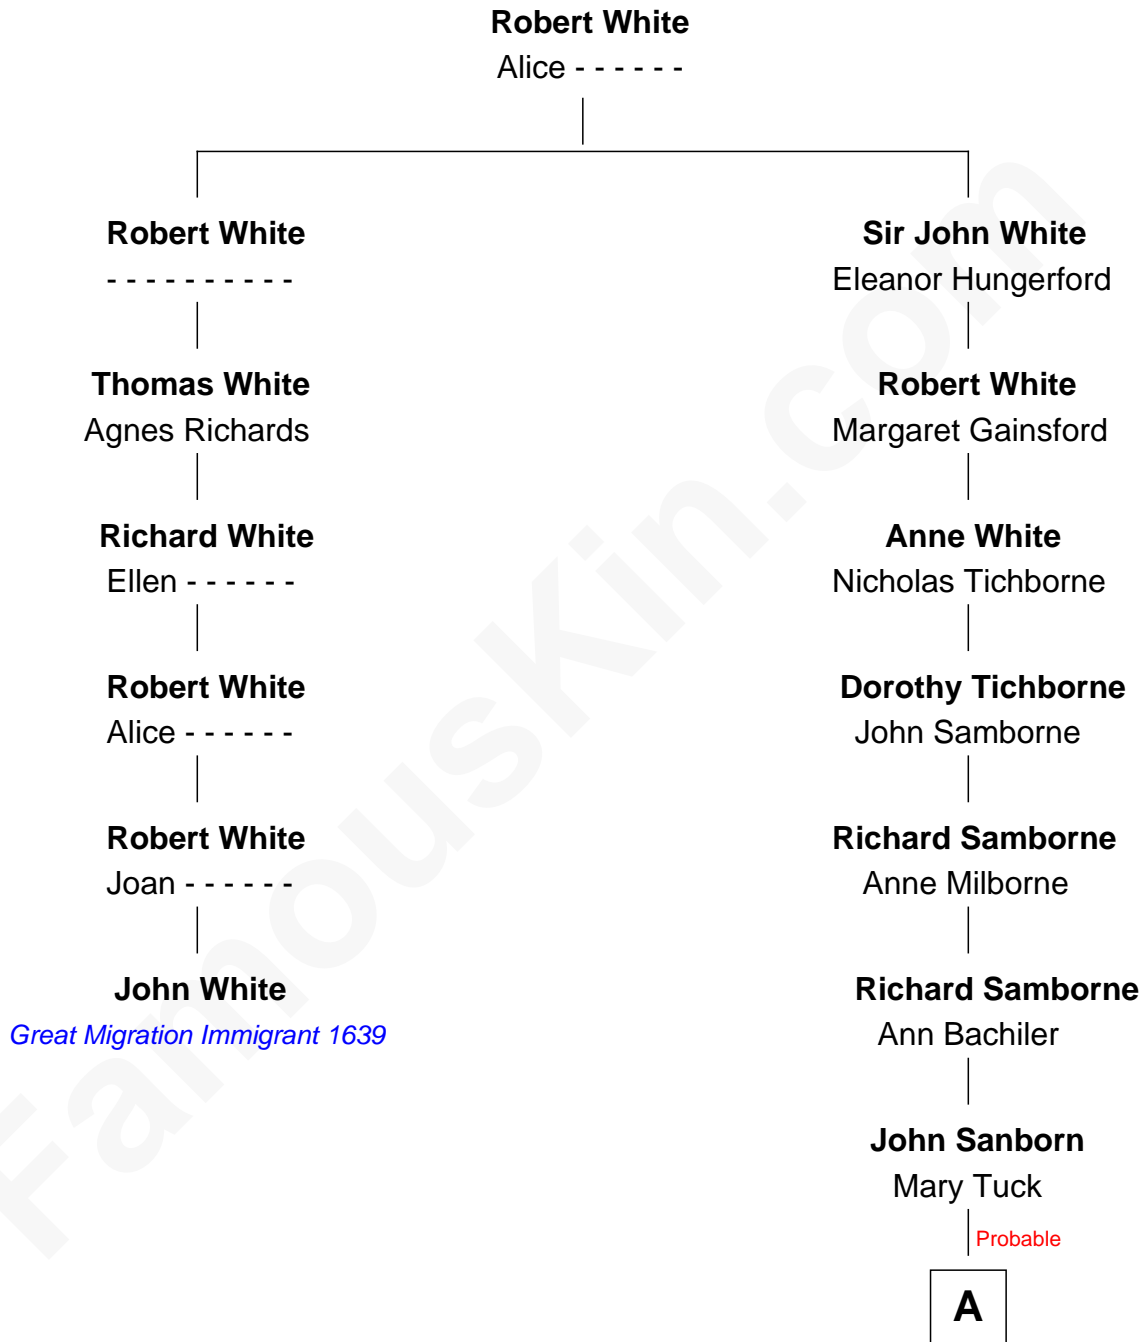

## Relationship Chart of

### John White

(c1602 - 1673) Great Migration Immigrant 1639

5th cousin 12 times removed of

**Kevin Spacey**

TV and Movie Actor

**A**

**Dinah Sanborn**

James Marston